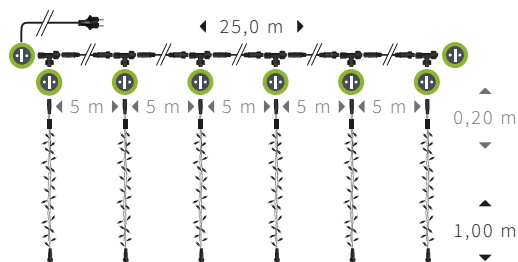

📦 : 1 power lead (1m50) ⊕ 5 extensions (5x5m) ⊕ 6 T connector ⊕ 6 boa plaits (6x1m)

NAME	REFERENCE	NB LED	LED	CABLE	↕	↔	EFFECT	⚡	P	Ⓢ	🏠
KIT 6 PLAIT	95140-6-WP0-Z	300	■	white	H. 1,00 m	L. 25,0 m	✕[*]	230 V	27,6 W	x 15	IP66
	95140-6-WP9-Z	300	■	white	H. 1,00 m	L. 25,0 m	✕[*]	230 V	27,6 W	x 15	IP66

LIGHTING BRANCHES TO BE STRUCTURED | 230 V