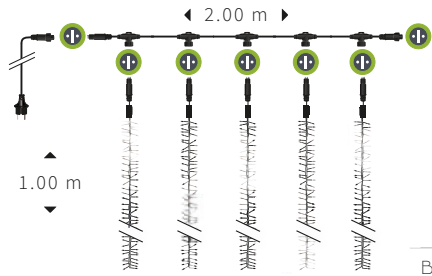

BOA CURTAINLIGHT | COMET EFFECT | 230 V

| caps Ø 8mm

NAME	REFERENCE	NB LEDS	LED	CABLE	DROP	↕	↔	EFFECT	⚡	P	⊕	🏠
BOA CURTAIN	39400-W0-Z	250	■	white	5	H. 1.00 m	L. 2.00 m		230 V	20 W	x 50	IP66