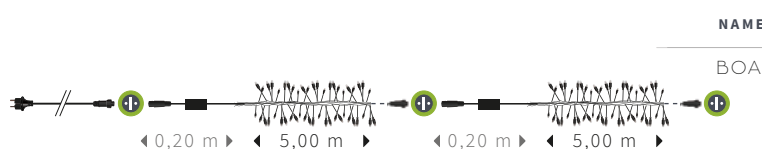

FLASHING BOA | GARLANDS | 230 V

| caps Ø 8 mm | Boas Ø 9,5 cm

NAME	REFERENCE	NB LED	LED	CABLE	↔	EFFECT	⚡	P	Ⓢ	🏠
BOA	54371-2-W0-Z	600	■	white	L. 2 x 5,00 m	✕[*]	230 V	36,8 W	x 10	IP66
	54371-2-W9-Z	600	■	white	L. 2 x 5,00 m	✕[*]	230 V	36,8 W	x 10	IP66
	54371-2-B0-Z	600	■	black	L. 2 x 5,00 m	✕[*]	230 V	36,8 W	x 10	IP66
	54371-2-B9-Z	600	■	black	L. 2 x 5,00 m	✕[*]	230 V	36,8 W	x 10	IP66

GARLANDS | PLAIT | 230 V