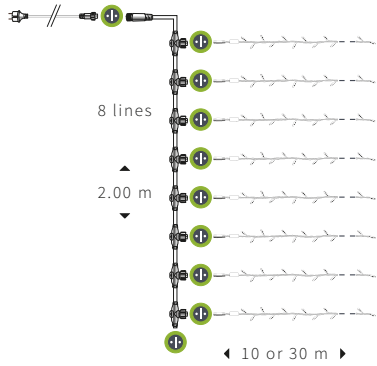

ILLUMINATED CEILINGS | FLASHING | 230 V

| caps Ø 8 mm

NAME	REFERENCE	NB LEDS	LED	CABLE	↑	↔	EFFECT	⚡	P	Ⓢ	🏠
COSMIC	54500-8-W0-Z	216	■	white	L. 10 m	l. 2.00 m	✕^x	230 V	36.8 W	x 10	IP66
	54500-8-W9-Z	216	■	white	L. 10 m	l. 2.00 m	✕^x	230 V	36.8 W	x 10	IP66
COSMIC	54501-8-W0-Z	800	■	white	L. 30 m	l. 2.00 m	✕^x	230 V	73.0 W	x 3	IP66
	54501-8-W9-Z	800	■	white	L. 30 m	l. 2.00 m	✕^x	230 V	73.6 W	x 3	IP66

STRAIGHT CURTAINLIGHTS | FLASHING | 230 V

| caps Ø 8 mm