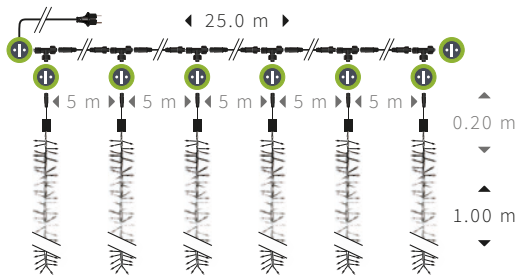

GARLANDS | COMET EFFECT BOA | 230 V

A comet effect to attract everyone's attention.

power supply not provided

| caps Ø 8 mm | boas Ø 13 cm

NAME	REFERENCE	NB LEDS	LED	CABLE	↑	EFFECT	⚡	P	⊕	🏠
COMET BOA	39301-W0-Z	50		white	H. 1.00 m		230 V	4 W	at input	IP66
NEW	39301-W9-Z	50		white	H. 1.00 m		230 V	4 W	at input	IP66
	39302-W0-Z	150		white	H. 3.00 m		230 V	5 W	at input	IP66
NEW	39302-W9-Z	150		white	H. 3.00 m		230 V	5 W	at input	IP66
	39303-W0-Z	250		white	H. 5.00 m		230 V	8 W	at input	IP66
	39304-W0-Z	500		white	H. 10.0 m		230 V	12 W	at input	IP66