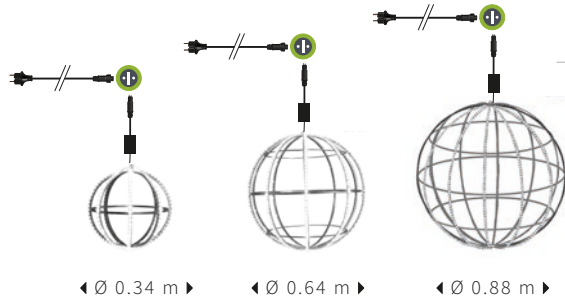

STRIPLD HANGINGS | 230 V

NAME
NEPTUNE

REFERENCE	NB LEDS	LED	↗	EFFECT	⚡	P	⏻	⚖	🏠
98612-A0	240	■	Ø 0.34 m	☀️☀️☀️	230 V	39.6 W	at input	1.5 kg	IP44
98613-A0	600	■	Ø 0.64 m	☀️☀️☀️	230 V	50 W	at input	2.5 kg	IP44
98614-A0	960	■	Ø 0.88 m	☀️☀️☀️	230 V	80 W	at input	3.5 kg	IP44

ILLUMINATED SPHERES | 230 V