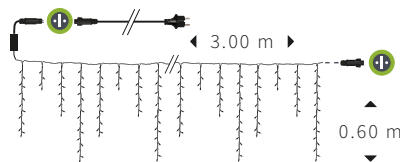

ICICLE CURTAINLIGHTS | STEADY | 230 V

Several dimensions, colors and effects for this essential element of your decorations!

| caps Ø 8 mm

NAME	REFERENCE	NB LEDS	LED	CABLE	DROP	↕	↔	EFFECT	⚡	P	⬇️	🏠
AUTHENTIC	50421-16-W0-Z	144	■	white	x 16	H. 0.60 m	L. 3.00 m	-	230 V	9.2 W	x 30	IP66
	50421-16-W9-Z	144	■	white	x 16	H. 0.60 m	L. 3.00 m	-	230 V	9.2 W	x 30	IP66
	50421-16-W3-Z	144	■	white	x 16	H. 0.60 m	L. 3.00 m	-	230 V	9.2 W	x 30	IP66

Drop height: 50 | 30 | 40 | 60 cm