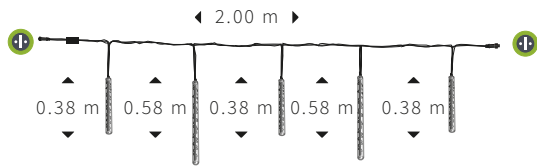

FESTISNOW CURTAINLIGHTS | 230 V

NAME	REFERENCE	NB LEDS	LED	CABLE	↕	↔	EFFECT	⚡	P	⊕	🏠
FESTISNOW CURTAIN	39212-0	70	■	black	H. 0.38 and 0.58 m	L. 2.00 m		230 V	5 W	x 50	IP44

📦: 1 power lead (1.50 m) ⊕ 4 extensions (5x2m) ⊕ 5 T connectors ⊕ 5 Festisnow(5x0.58m)