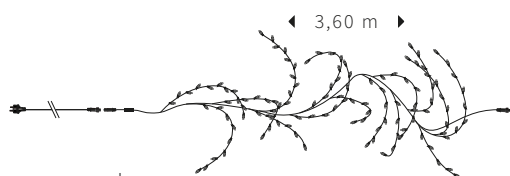

60 | CITY

NAME	REFERENCE	NB LED	LED	BRANCHES	↔	↗	EFFECT	⚡	P	Ⓢ	🏠
VÉGÉTAL	54360-W0	288	■	white	L. 3,60 m	Ø 0,30 m	✕[*]	230 V	18,4 W	x 10	IP44
	54360-W9	288	■	white	L. 3,60 m	Ø 0,30 m	✕[*]	230 V	18,4 W	x 10	IP44
	54360-B9	288	■	black	L. 3,60 m	Ø 0,30 m	✕[*]	230 V	18,4 W	x 10	IP44