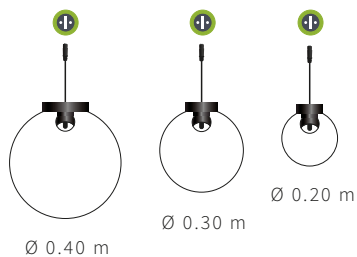

NAME	REFERENCE	NB BULBS	LED	↗	EFFECT	⚡	P	KG	⚡	🏠
LIGHT BUBBLE	98620-20-B9	1 (E27)	■	Ø 0.20 m	-	230 V	2 W	0.4 kg	at input	IP44
	98620-30-B9	1 (E27)	■	Ø 0.30 m	-	230 V	2 W	0.6 kg	at input	IP44
	98620-40-B9	1 (E27)	■	Ø 0.40 m	-	230 V	2 W	0.8 kg	at input	IP44

E27 LED BULB
(replacement bulb for light bubbles)

REFERENCE	NB LEDS	LED	↗	EFFECT	⚡	P	🏠
65062-9	1 LED / bulb	■	Ø 60 mm	-	230 V	2 W	IP44
65062-2	1 LED / bulb	■	Ø 60 mm	-	230 V	2 W	IP44