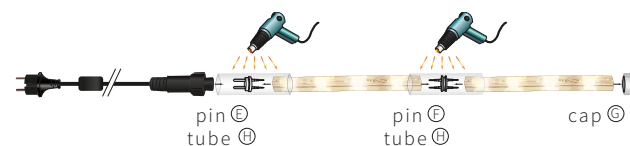

ROPELIGHT | STRIPLED | 230 V

Stripled ultra-luminous!

↔ 30 m reel | ↗ 12 x 6 mm | 60 LEDs/m | ✂ cut at 1 m | ⚡ 230V | P 5 W/m (90 m max.) | ⚖ 6.8 kg | 🏠 IP44

⊕ PACK STRIPLED | 1 pre-installed power supply with protective cap + 2 connection packs

	NAME	REFERENCE	NB LEDs	LED	EFFECT
	STRIPLED	82030H-1	60 LEDs/m	White	Starburst
		82930H-1	60 LEDs/m	Yellow	Starburst
		82230H-1	60 LEDs/m	Red	Starburst
		82330H-1	60 LEDs/m	Blue	Starburst

Our wooden reel is FSC certified (from sustainably managed forests)

CONNECT

80912 CONNECTION PACK - STRIPLED

2 pins ⊕ + 2 tubes ⊕ + cap ⊕

80911 CONNECTION PACK - POWER SUPPLY

CABLE	⚡	P	🏠
black	230 V	1500 W (max.)	IP44

Power supply for stripled with rectifier + pin ⊕ + tube ⊕ + cap ⊕

COMPLETE

	REFERENCE
⊕ CONNECTION PINS x 100 (to power lead)	80914
⊕ CONNECTION PINS x 100 (from ropelight to ropelight)	80915
⊕ PROTECTIVE CAPS x 100	80916
⊕ THERMO-SHRINKING TUBE x 100 (pre-glued) transparent 25 x 80 mm	80917

80913 STRIPLED RECTIFIER

for composition with our connectable products

INSTALL

90500 MOUNTING RULE

↔ 1 meter x 13 mm