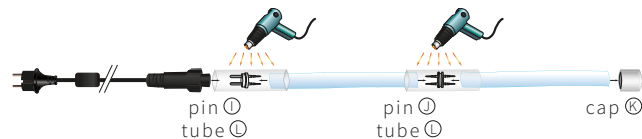

NEON | ROPELIGHT | 230 V

Create your contemporary decor!

↔ 30m reel | ↕ 15x9 mm | 120 LEDs/m | ✂ cut at 1 m | ⚡ 230V | P 9 W/m (30m max.) | ⚖ 5 kg | 🏠 IP44

⊕ NEON PACK | supplied with 3 connection packs. Possibility of connecting 30 m maximum on a single power supply.

NAME	REFERENCE	NB LEDS	LED	EFFECT
NEON	83030H-1	120 Leds/m	☐	—
	83330H-1	120 Leds/m	■	—
	83430H-1	120 Leds/m	■	—
	83930H-1	120 Leds/m	■	—

Our wooden reel is FSC certified (from sustainably managed forests)

CONNECT

80919 CONNECTION PACK - NEON

2 pins ⊕ + 2 tubes ⊕ + cap ⊗

80918 CONNECTION PACK - POWER SUPPLY

CABLE	⚡	P	🏠
black	230 V	460 W (max.)	IP44

Power supply for ropelight with rectifier + pin ⊕ + tube ⊕ + cap ⊗

power lead not provided

COMPLETE

		REFERENCE
	⊕ CONNECTION PINS x 100 (to power lead)	80921
	⊕ CONNECTION PINS x 100 (from ropelight to ropelight)	80922
	⊗ PROTECTIVE CAPS x 100	80923
	⊕ THERMO-SHRINKING TUBE pre-glued transparent 25 x 80 mm	80924

80920 STRIPLED RECTIFIER

for composition with our connectable products