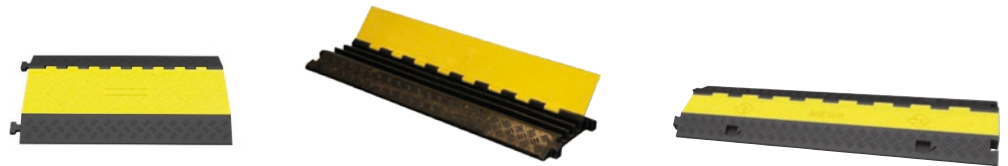

CABLE SLEEVE | WITH HINGED COVER

**SECURITY:
NOT REMOVABLE!**

Cable sleeve with non-removable hinged cover.

NAME	REFERENCE	↕	↔	↗	KG	CHANNEL SIZE (W X H)
2-WAY CABLE SLEEVE	PC-2V-100	H. 4.5 cm	L. 1.00 m	D. 0.25 m	Max load 12 T	30 x 32 mm (x2)
3-WAY CABLE SLEEVE	PC-3V-90	H. 5.5 cm	L. 0.90 m	D. 0.55 m	Max load 20 T	30 x 30 mm (x3)
4-WAY CABLE SLEEVE	PC-4V-90	H. 6.0 cm	L. 0.90 m	D. 0.58 m	Max load 20 T	50 x 32 mm (x4)