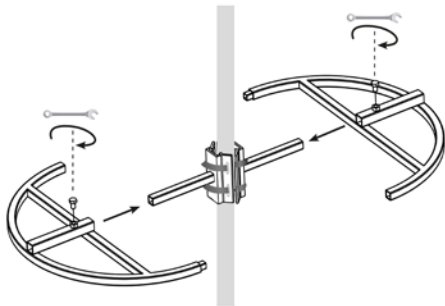

Accessories

ANIMATION CONTROLLERS

91410   **INVERTER FLASHER - 2-WAY | 2X6A**
flashing effect: on / off | 2 alternating paths
adjustable speed | **P** = 2 x 1150 W | 🏠 IP55

CONNECTIONS | ELECTRICAL SAFETY

98003   **PROTECTION UNIT**
differential circuit breaker with manual reset
1 socket + circuit-breaker - 🏠 IP44

POLE | ATTACHMENT

NAME	Ø	REFERENCE	KG	🏠
CIRCULAR ATTACHMENT Composed of 2 half-circles and 2 adjustable pole clamps. Supplied without light decoration. Aluminum structure.	Ø. 0.60 m	90608	1.6 kg	INT/OUT
	Ø. 1.20 m	90609	3.1 kg	

NAME	REFERENCE	🏠
POLE CLAMP FOR MOTIFS UP TO 1.50 M Secure, quick and practical attachment systems.	90601	INT/OUT
POLE CLAMP FOR MOTIFS LONGER THAN 1.50 M Kit of 2 pole clamps composed of 2 parts each. Secure, quick and practical attachment systems.	90602	INT/OUT