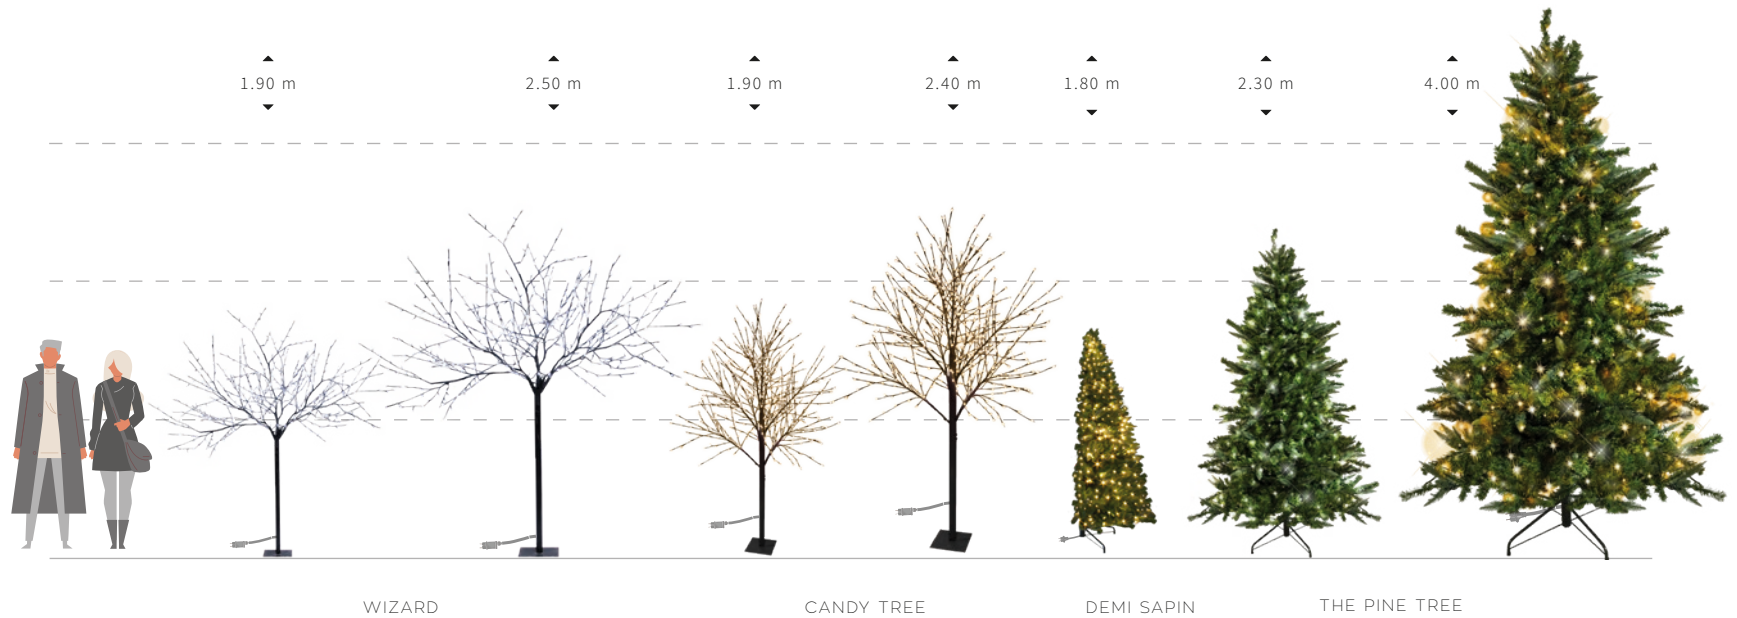

ILLUMINATED TREES & ARTIFICIAL CHRISTMAS TREES

Artificial Christmas tree sprigs
All our PVC Christmas trees are M1 fire-rated

NAME	REFERENCE	LED	STRUCTURE	↑↓	↗	EFFECT			P		
WIZARD	61503-B0		black	H. 1.90 m	-	-	-	31 V	9.5 W	6.2 kg	IP44
WIZARD	61450-B0		black	H. 2.50 m	-	-	-	31 V	11.8 W	6.6 kg	IP44
CANDY TREE	61504-B9		black	H. 1.90 m	-	-	-	31 V	9.5 W	6.5 kg	IP44
CANDY TREE	61453-B9		black	H. 2.40 m	-	-	-	31 V	9.5 W	10 kg	IP44
DEMI SAPIN	70215-9		-	H. 1.80 m	Ø 0.96 m	-	527	31 V	10 W	7.9 kg	IP44
THE PINE TREE	70189-0		-	H. 2.30 m	Ø 1.35 m	-	1475	31 V	20 W	18.8 kg	IP44
THE PINE TREE	70173-0		-	H. 4.00 m	Ø 1.83 m	-	4061	31 V	40 W	39.9 kg	IP44
THE PINE TREE	70173-9		-	H. 4.00 m	Ø 1.83 m	-	4061	31 V	40 W	39.9 kg	IP44