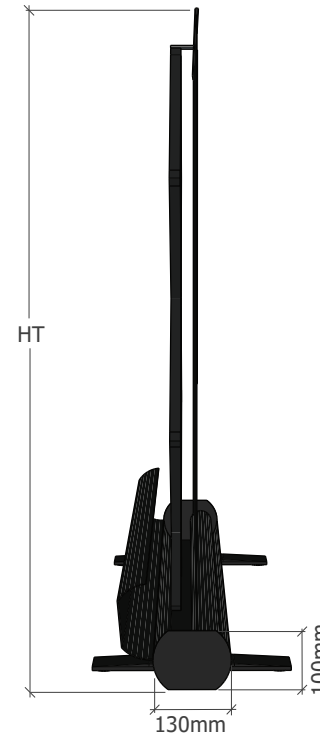

Available aspect ratios:

4:3

16:10

16:9

Model	Viewing area (WXH in cm)	Ratio	Black side borders (B1)	Black lower border (B2)	Black upper border (B3)	Total fabric size (WFxHF in cm)	Housing length (WH)	Maximum total height (HT)	Height from floor to viewing area (HV)	Weight	Carton length
IV-M120_4-3	120,0 x 90,0	4:3	2,5 cm	70,0 cm	2,0 cm	125,0 x 162,0	134,0 cm	176,2 cm	Min 15cm / Max 84cm	12,0 kg	144 cm
IV-M160_4-3	160,0 x 120,0	4:3	2,5 cm	65,0 cm	2,0 cm	165,0 x 187,0	171,0 cm	201,2 cm	Min 15cm / Max 79cm	14,0 kg	179 cm
IV-M180_4-3	180,0 x 135,0	4:3	2,5 cm	65,0 cm	2,0 cm	185,0 x 202,0	191,0 cm	216,2 cm	Min 15cm / Max 79cm	15,0 kg	200 cm
IV-M200_4-3	200,0 x 150,0	4:3	2,5 cm	65,0 cm	2,0 cm	205,0 x 217,0	211,0 cm	231,2 cm	Min 15cm / Max 79cm	16,0 kg	220 cm
IV-M160_16-10	160,0 x 100,0	16:10	2,5 cm	70,0 cm	2,0 cm	165,0 x 172,0	171,0 cm	186,2 cm	Min 15cm / Max 84cm	12,0 kg	180 cm
IV-M180_16-10	180,0 x 112,5	16:10	2,5 cm	70,0 cm	2,0 cm	185,0 x 184,5	191,0 cm	198,7 cm	Min 15cm / Max 84cm	15,0 kg	200 cm
IV-M200_16-10	200,0 x 125,0	16:10	2,5 cm	60,0 cm	2,0 cm	205,0 x 187,0	211,0 cm	201,2 cm	Min 15cm / Max 74cm	16,0 kg	220 cm
IV-M200_16-9	200,0 x 112,5	16:9	2,5 cm	70,0 cm	2,0 cm	205,0 x 184,5	211,0 cm	198,7 cm	Min 15cm / Max 84cm	15,0 kg	220 cm