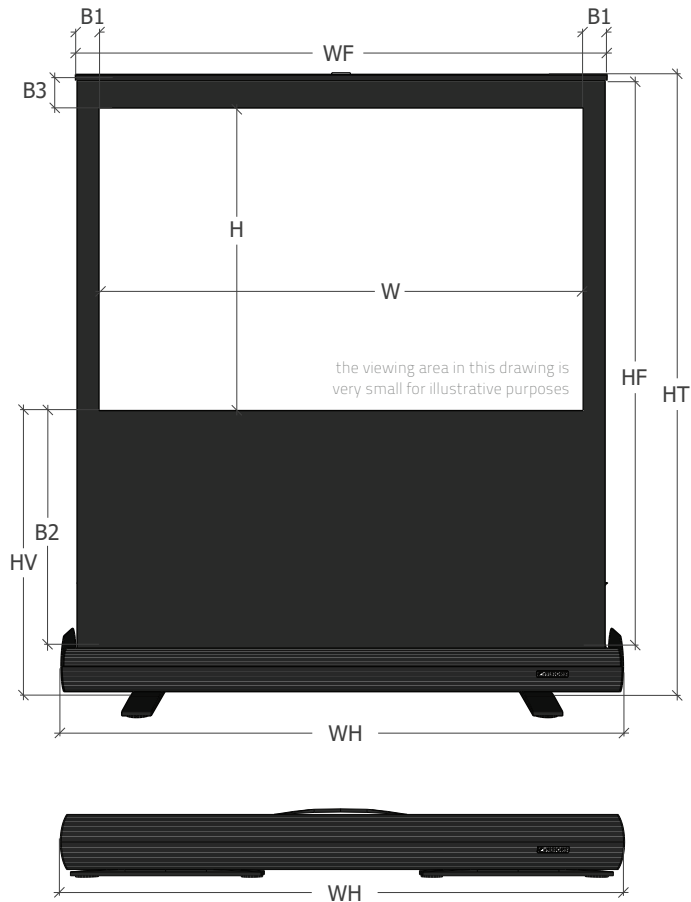

Available aspect ratios:

4:3

16:10

16:9

Model	Viewing area (WXH in cm)	Ratio	Black side borders (B1)	Black lower border (B2)	Black upper border (B3)	Total fabric size (WFxHF in cm)	Housing length (WH)	Maximum total height (HT)	Height from floor to viewing area (HV)	Weight	Carton length
IV-M120_4-3	120,0 x 90,0	4:3	2,5 cm	70,0 cm	2,0 cm	125,0 x 162,0	134,0 cm	176,2 cm	Min 15cm / Max 84cm	12,0 kg	144 cm
IV-M160_4-3	160,0 x 120,0	4:3	2,5 cm	65,0 cm	2,0 cm	165,0 x 187,0	171,0 cm	201,2 cm	Min 15cm / Max 79cm	14,0 kg	179 cm
IV-M180_4-3	180,0 x 135,0	4:3	2,5 cm	65,0 cm	2,0 cm	185,0 x 202,0	191,0 cm	216,2 cm	Min 15cm / Max 79cm	15,0 kg	200 cm
IV-M200_4-3	200,0 x 150,0	4:3	2,5 cm	65,0 cm	2,0 cm	205,0 x 217,0	211,0 cm	231,2 cm	Min 15cm / Max 79cm	16,0 kg	220 cm
IV-M160_16-10	160,0 x 100,0	16:10	2,5 cm	70,0 cm	2,0 cm	165,0 x 172,0	171,0 cm	186,2 cm	Min 15cm / Max 84cm	12,0 kg	180 cm
IV-M180_16-10	180,0 x 112,5	16:10	2,5 cm	70,0 cm	2,0 cm	185,0 x 184,5	191,0 cm	198,7 cm	Min 15cm / Max 84cm	15,0 kg	200 cm
IV-M200_16-10	200,0 x 125,0	16:10	2,5 cm	60,0 cm	2,0 cm	205,0 x 187,0	211,0 cm	201,2 cm	Min 15cm / Max 74cm	16,0 kg	220 cm
IV-M200_16-9	200,0 x 112,5	16:9	2,5 cm	70,0 cm	2,0 cm	205,0 x 184,5	211,0 cm	198,7 cm	Min 15cm / Max 84cm	15,0 kg	220 cm