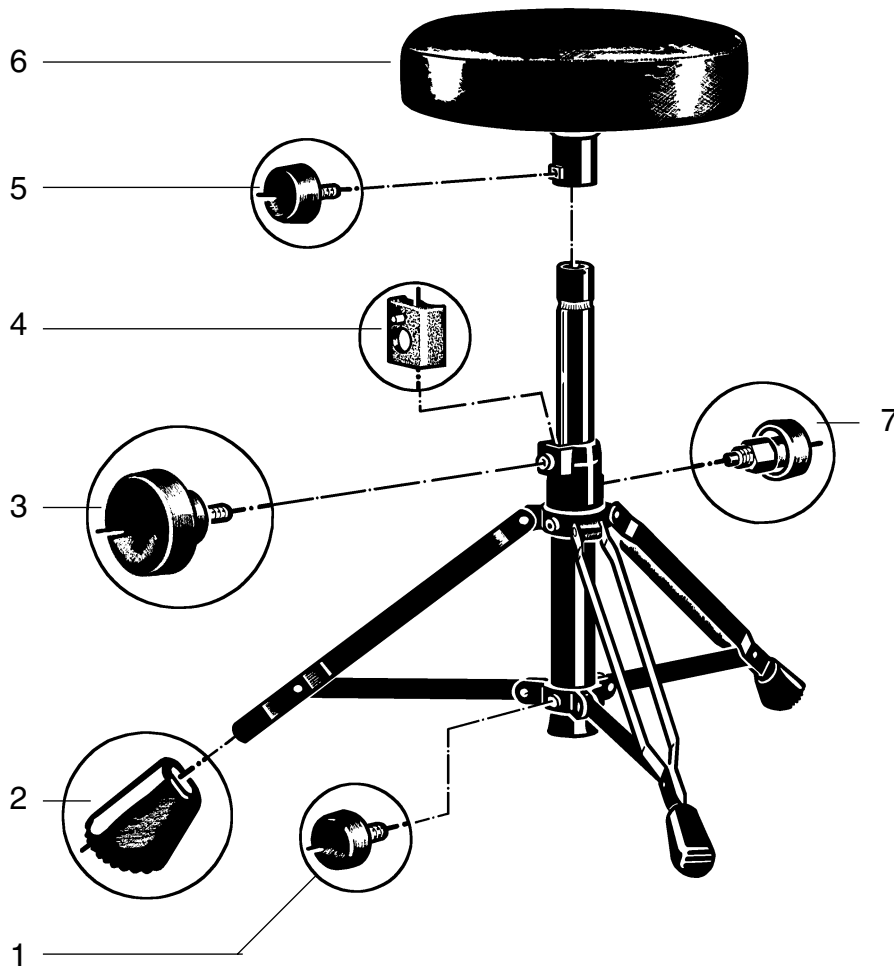

14015 Drummer's Throne

14015.000.55 black

pos.	description	art.-no.	qty
1	locking knob	01.81.650.55	1
2	leg cap	01.84.725.55	3
3	weight adjustment locking knob	01.82.561.55	1
4	locking spacer	01.86.710.55	1
5	seat locking knob	01.81.735.55	1
6	seat	7.140.000155	1
7	spring loaded locking bolt	6.21460.1.00	1