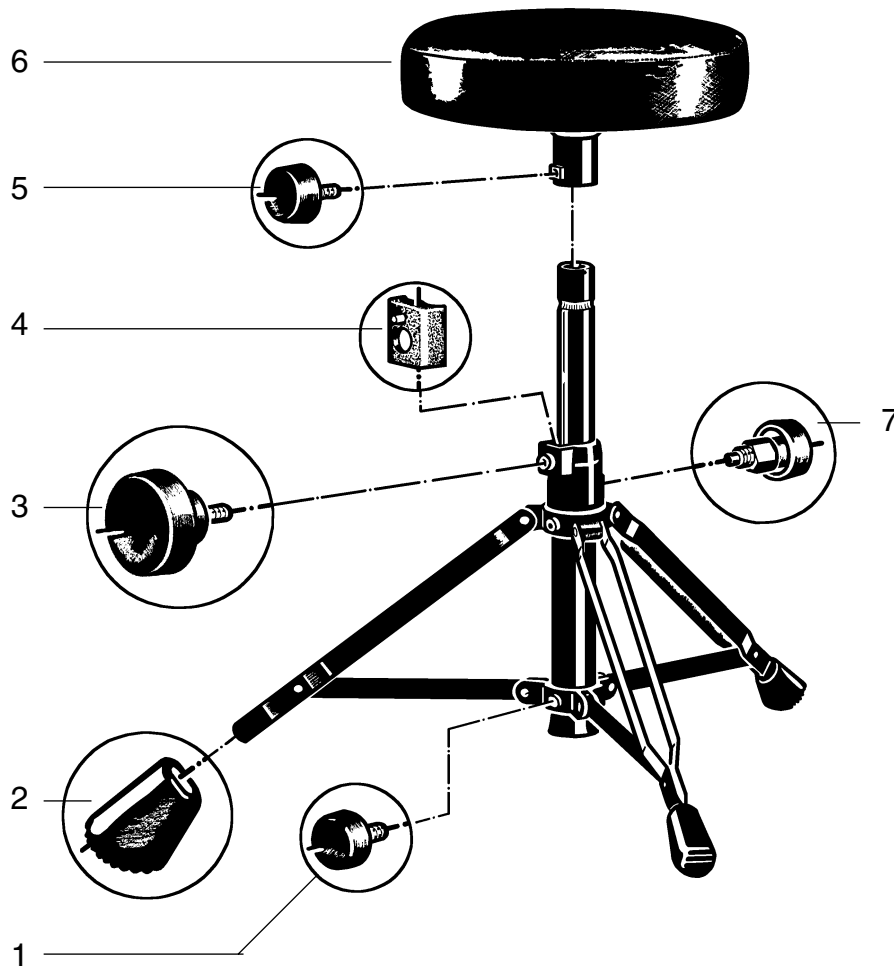

14016 Drummer's Throne

14016.000.55 black

pos.	description	art.-no.	qty
1	locking knob	01.81.650.55	1
2	leg cap	01.84.725.55	3
3	weight adjustment locking knob	01.82.561.55	1
4	locking spacer	01.86.710.55	1
5	seat locking knob	01.81.735.55	1
6	seat	7.140.180155	1
7	spring loaded locking bolt	6.21460.1.00	1