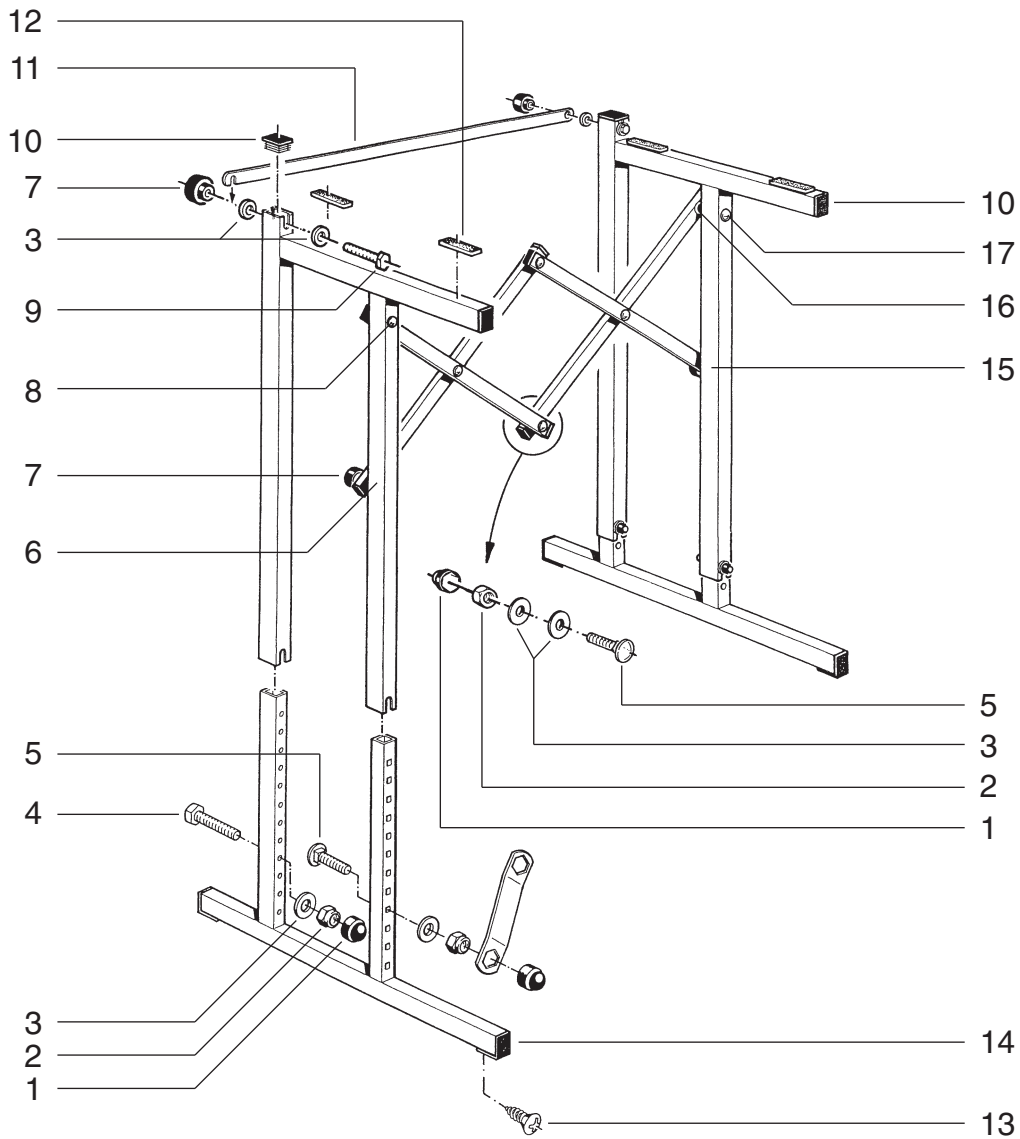

# 18880 Table-Style Keyboard Stand

18880.000.55 black

pos.	description	art.-no.	qty
1	plastic bolt cap	03.20.410.55	10
2	locking nut M6	03.08.340.29	10
3	washer	03.11.430.25	22
4	hexagon bolt M6 x 40 mm	03.01.370.29	2
5	carriage bolt M6 x 30 mm	03.07.325.25	6
6	carriage bolt M6 x 35 mm	03.07.330.29	1
7	locking nut M6	01.91.715.55	4
8	carriage bolt M6 x 55 mm	03.07.355.29	1
9	hexagon bolt M6 x 50 mm	03.01.390.15	2
10	end-cap	03.20.803.55	4
11	connector brace	01.21.985.55	1
12	rubber padding strip	03.21.950.55	4
13	countersink screw	03.02.655.25	4
14	non-skid end-cap	03.20.780.55	4
15	carriage bolt M6 x 25 mm	03.07.320.29	1
16	spacing washer 10 mm	03.11.819.55	2
17	carriage bolt M6 x 70 mm	03.07.370.25	1