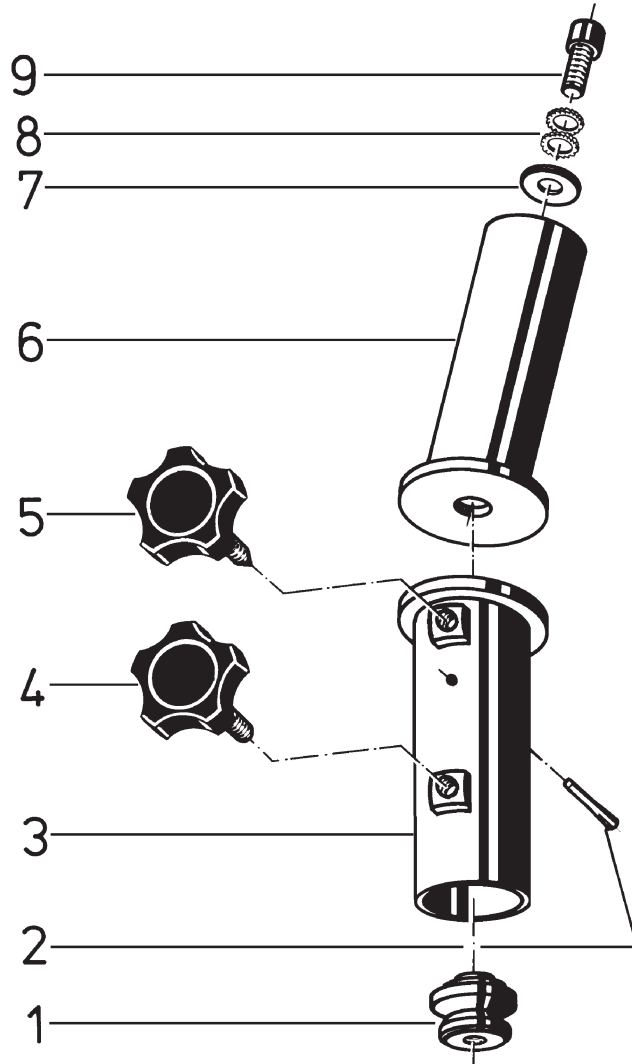

19670 Speaker Tilt Connector

19670.000.55 black

pos.	description	art.-no.	qty
1	threaded connected washer	01.05.300.00	1
2	spacer pin	03.14.260.01	1
3	base connecting rod	5.19670.1.55	1
4	tightening knob	01.82.255.55	1
5	tilt locking knob (pointed)	01.82.256.55	1
6	upper tilting rod	5.19670.2.55	2
7	spacing washer	03.11.525.01	1
8	locking washers	03.12.640.29	1
9	allen screw M8 x 16 mm	03.02.320.25	1