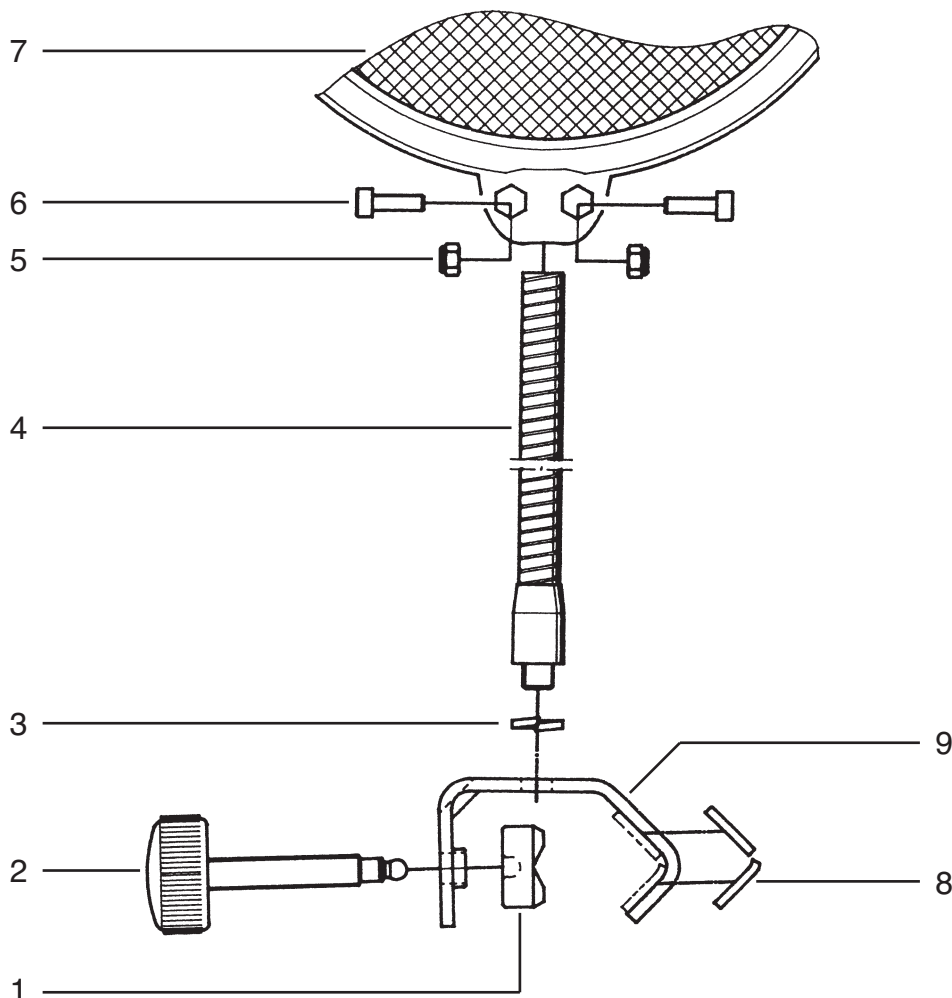

23956 Popkiller

23956.000.55 black

pos.	description	art.-no.	qty
1	cap	01.86.865.55	1
2	knurled knob M6 x 42 mm	01.86.858.55	1
3	split washer	03.12.120.00	1
4	gooseneck Ø8 x 330 mm	03.26.060.55	1
5	locking nut M3	03.08.080.25	2
6	allen screw M3 x 10 mm	03.02.028.25	2
7	top with cloth complete	7.239.560155	1
8	rubber adhesive pad	03.21.900.55	2
9	clamping prisma	01.27.132.55	1