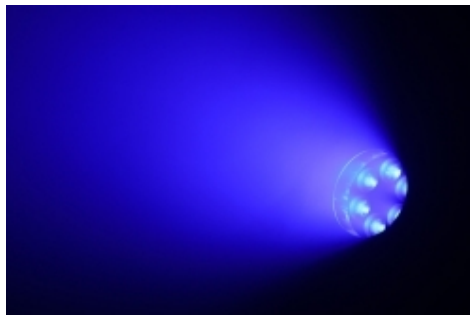

sensitivity).

TFT 1,44' screen for accessing the options menu.

Dimensions / Installation details

Power supply: 90 / 260 Volt AC, 50 / 60 Hz.

Power consumption: 120 Watt.

PowerCON input & output.

DMX512 input & output with 3pin XLR.

Dimensions: 243 x 151 x 278 mm (D x W x H)

Packing Dimensions: 410 x 340 x 270 (D x W x H)

Net Weight: 4,05 Kgs.

Gross Weight: 5,50 Kgs.

PHOTOS

PRODUCT VIDEO