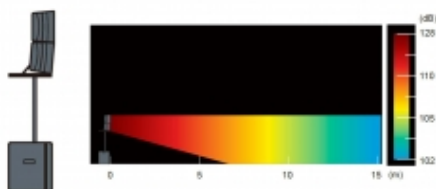

Visit product page

MILOS SYSTEM 2

L006030

Milos System Line Array system that includes 2 pcs Milos PRO ABS Active Line Array speaker , 1 pc Milos Sub Plywood professional active band pass subwoofer 12 inch,1 pc pole adaptor and 1 pc Pole.

PHOTOS