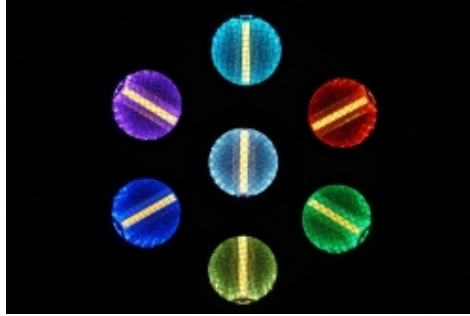

Visit product page

FOS VINTAGE 7 ULTRA

L006087

Retro background fixture, 7 x 60watt romantic warm white 2200k led, 168x0.5W RGB 5050 smd background led, diameter 86cm, pixel control, 9CH/10CH /28CH/38CH DMX channels, Aluminum alloy housing, Lcd menu display, 3pin XLR, powercon in/out, floor sta

TECHNICAL DETAILS

Effect Description

Retro style effect, which adapts LED light source technology!

Based on 7 main warm white LED light sources of 60 Watt each, and 168x 0,5W RGB 5050 SMD LED, as background light effect. Independent control of the LEDs.

2200 K colour temperature, of the main white LEDs.

3pin XLR connector.

Dimensions: 860 x 966 x 170 mm.

Weight: 21,5 Kgs.

PHOTOS

PRODUCT VIDEO

ACCESSORIES

FOS Vintage 7 Case