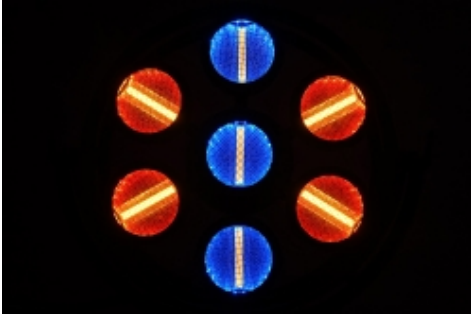

Visit product page

FOS VINTAGE 7 ULTRA

L006087

Retro background fixture, 7 x 60watt romantic warm white 2200k led, 168x0.5W RGB 5050 smd background led, diameter 86cm, pixel control, 9CH/10CH /28CH/38CH DMX channels, Aluminum alloy housing, Lcd menu display, 3pin XLR, powercon in/out, floor sta

TECHNICAL DETAILS

Effect Description

Retro style effect, which adapts LED light source technology!

Based on 7 main warm white LED light sources of 60 Watt each, and 168x 0,5W RGB 5050 SMD LED, as background light effect. Independent control of the LEDs.

2200 K colour temperature, of the main white LEDs.

3pin XLR connector.

Dimensions: 860 x 966 x 170 mm.

Weight: 21,5 Kgs.

PHOTOS

PRODUCT VIDEO

ACCESSORIES

FOS Vintage 7 Case