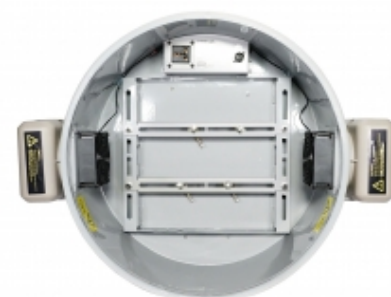

Visit product page

FOS WEATHERPROOF DOME 470

L005605

Weatherproof Dome IP54 for moving heads up to 470 watt and height up to 75cm, stainless steel structure with plastic pressure casting covers, heating absorption through fans, true power on and weather proof XLR in/out.

PHOTOS