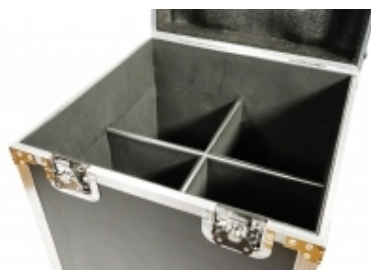

Visit product page

FOS CASE COB PAR 100

L005410

Case with wheels for 4 pcs Led par Cob 100 Zoom

TECHNICAL DETAILS

Dimensions

Dimensions: 520 x 51 x 635 mm

PHOTOS