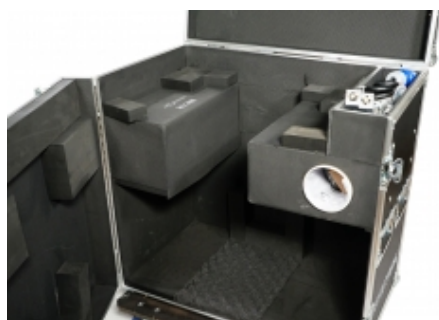

Visit product page

FOS CASE HYDOR PROFILE

L005612

Single case with wheels for 1 pc HYDOR PROFILE.

PHOTOS

www.fos-lighting.eu