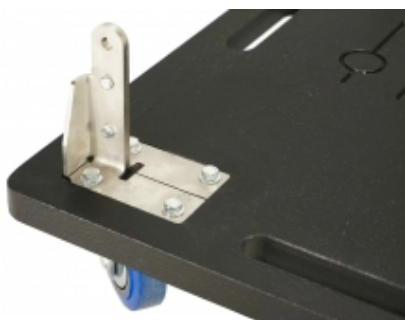

Visit product page

DILOS SATELITE DOLLY

L006063

Dolly for Dilos Satelite with blue wheels, 30mm plywood, can carry up to 4 Dilos Satelite , 75 x55 x15cm,

PHOTOS

www.fos-lighting.eu