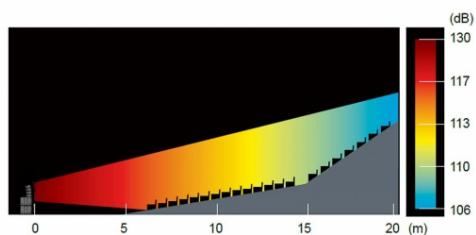

## DILOS SYSTEM 1

L006026

DILOS Line array floor stackable configuration that includes 4 pcs 3 way active with DSP Dilos Plywood satellite and 2 pcs Dilos active plywood bandpass subwoofer with DSP.