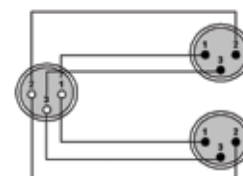

### CLA725

RCA / Cinch male to 2 x RCA / Cinch male

**Cable Type:** MC703 (see website)

Code	length	Sales Unit
CLA712/2	2 m	Box

MUSIC INSTRUMENTS

ANALOG AUDIO SIGNAL

**Same Connectivity:**

Reference Series: REF725 (p. 74)

### CLA735

XLR female to 2 x XLR male

**Cable Type:** MC104 (see website)

Code	length	Sales Unit
CLA735/2	2 m	Box

MUSIC INSTRUMENTS

ANALOG AUDIO SIGNAL

**Same Connectivity:**

Reference Series: REF735 (p. 75)