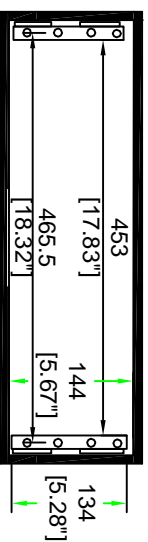

RR3U20ED

INSIDE VIEW

Built for the rigors
of the road

SKU : RR3U20ED BY: ROAD READY CASES
 UPC : NA
 APPROVAL SIGNATURE : DATE :

DRAWING DATE : 01 / 29 / 2010 SCALE : 1:8 DRAWING NUMBER : 1/1 REVISION : NA