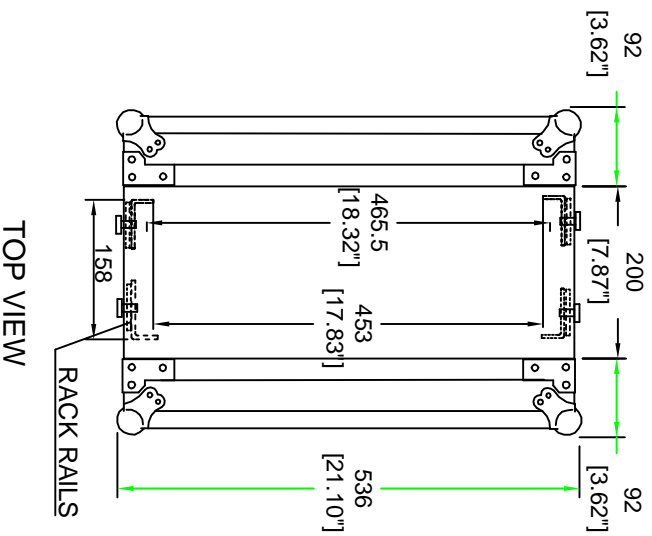

RR3U20ED

INSIDE VIEW

Built for the rigors
of the road

SKU : RR3U20ED BY: ROAD READY CASES
 UPC : NA
 APPROVAL SIGNATURE : DATE :

DRAWING DATE : 01 / 29 / 2010 SCALE : 1:8 DRAWING NUMBER : 1/1 REVISION : NA