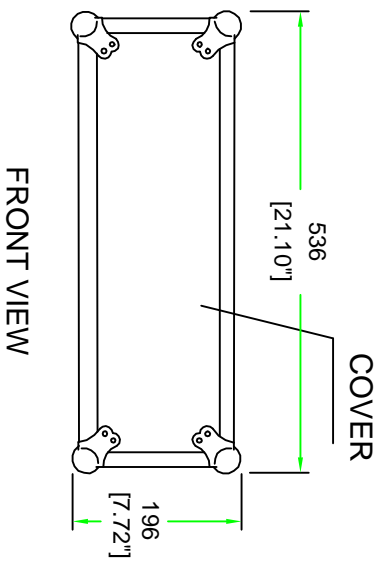

RR3U20ED

INSIDE VIEW

Built for the rigors
of the road

SKU : RR3U20ED BY: ROAD READY CASES
 UPC : NA
 APPROVAL SIGNATURE : DATE :

DRAWING DATE : 01 / 29 / 2010 SCALE : 1:8 DRAWING NUMBER : 1/1 REVISION : NA