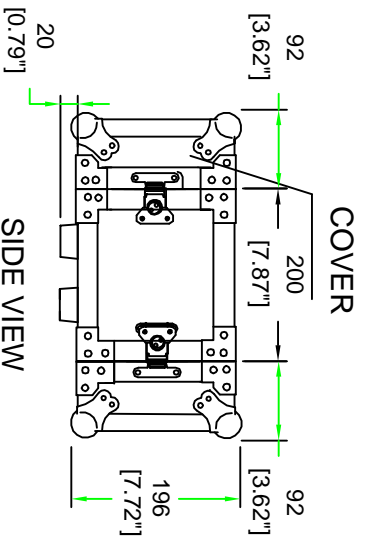

RR3U20ED

INSIDE VIEW

Built for the rigors
of the road

SKU : RR3U20ED BY: ROAD READY CASES
 UPC : NA
 APPROVAL SIGNATURE : DATE :

DRAWING DATE : 01 / 29 / 2010 SCALE : 1:8 DRAWING NUMBER : 1/1 REVISION : NA