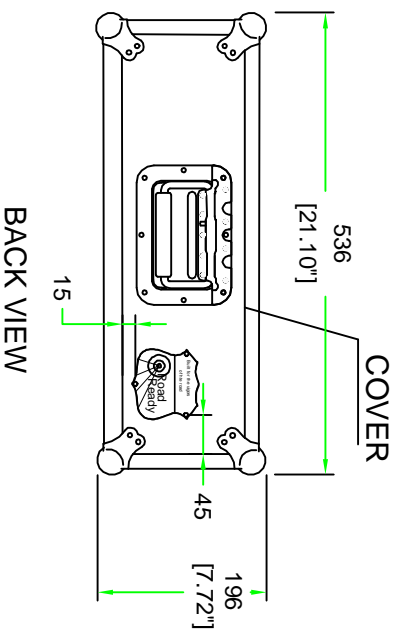

RR3U20ED

INSIDE VIEW

Built for the rigors
of the road

SKU : RR3U20ED BY: ROAD READY CASES
 UPC : NA
 APPROVAL SIGNATURE : DATE :

DRAWING DATE : 01 / 29 / 2010 SCALE : 1:8 DRAWING NUMBER : 1/1 REVISION : NA