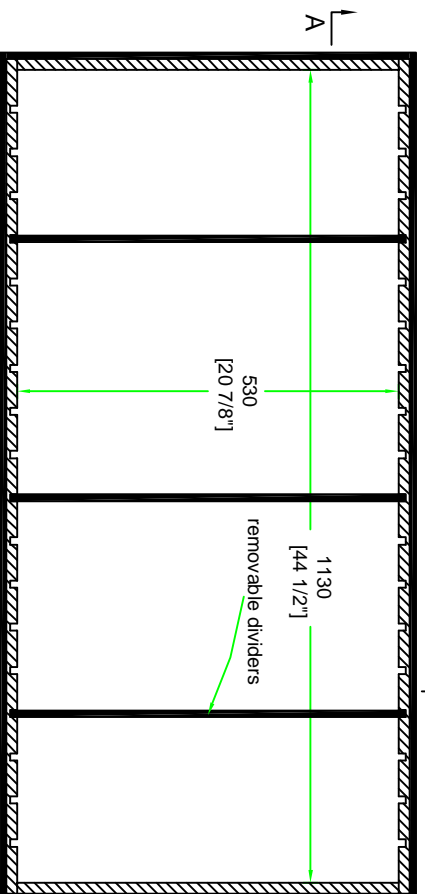

# RRCABLECASEMAXIW

FRONT VIEW

LEFT VIEW

BACK VIEW

RIGHT VIEW

SKU: RRCABLECASEMAXIW	BY:
UPC: NA	ROAD READY CASES
APPROVAL SIGNATURE:	DATE:
DRAWING DATE: 01 / 08 / 2018	SCALE: 1:12
DRAWING NUMBER: 1/3	REVISION: NA

# RRCABLECASEMAXIW

Lined w/ 10mm EVA

SKU: RRCABLECASEMAXIW		BY:	
UPC : NA		ROAD READY CASES	
APPROVAL SIGNATURE :		DATE :	
DRAWING DATE : 01 / 08 / 2018	SCALE : 1:8	DRAWING NUMBER : 2/3	REVISION : NA

# RRCABLECASEMAXIW

A-A VIEW

Lined w/ 10mm EVA at bottom  
and 15mm EVA on sides

TOP VIEW OF BASE

B-B VIEW

SKU: RRCABLECASEMAXIW BY:

UPC : NA

ROAD READY CASES