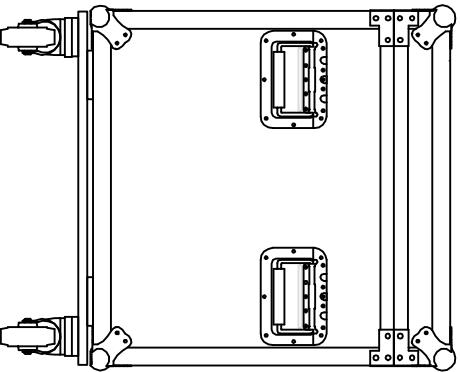

# RRCABLECASEMAXIW

FRONT VIEW

LEFT VIEW

BACK VIEW

RIGHT VIEW

SKU: RRCABLECASEMAXIW	BY:
UPC: NA	ROAD READY CASES
APPROVAL SIGNATURE:	DATE:
DRAWING DATE: 01 / 08 / 2018	SCALE: 1:12
DRAWING NUMBER: 1/3	REVISION: NA

# RRCABLECASEMAXIW

Lined w/ 10mm EVA

SKU: RRCABLECASEMAXIW		BY:	
UPC : NA		ROAD READY CASES	
APPROVAL SIGNATURE :		DATE :	
DRAWING DATE : 01 / 08 / 2018	SCALE : 1:8	DRAWING NUMBER : 2/3	REVISION : NA

# RRCABLECASEMAXIW

A-A VIEW

Lined w/ 10mm EVA at bottom  
and 15mm EVA on sides

TOP VIEW OF BASE

B-B VIEW

SKU: RRCABLECASEMAXIW BY:

UPC : NA

ROAD READY CASES