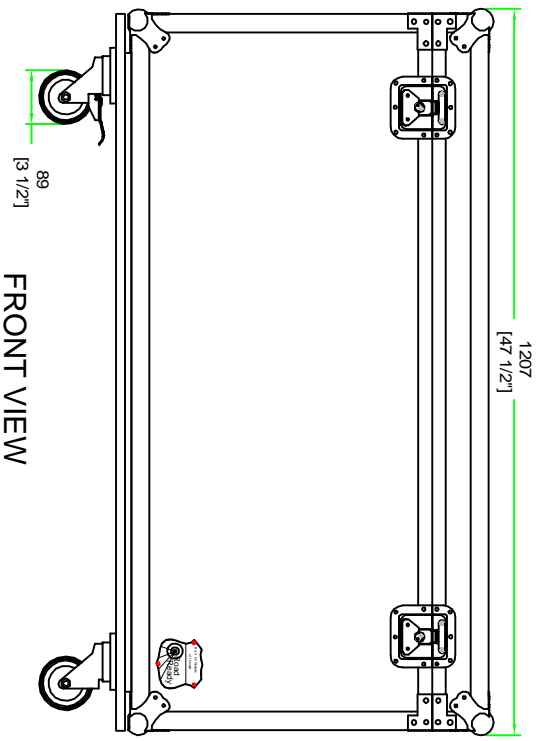

# RRCABLECASEMAXIW

FRONT VIEW

LEFT VIEW

BACK VIEW

RIGHT VIEW

SKU: RRCABLECASEMAXIW	BY:
UPC: NA	ROAD READY CASES
APPROVAL SIGNATURE:	DATE:
DRAWING DATE: 01 / 08 / 2018	SCALE: 1:12
DRAWING NUMBER: 1/3	REVISION: NA

# RRCABLECASEMAXIW

Lined w/ 10mm EVA

SKU: RRCABLECASEMAXIW		BY:	
UPC : NA		ROAD READY CASES	
APPROVAL SIGNATURE :		DATE :	
DRAWING DATE : 01 / 08 / 2018	SCALE : 1:8	DRAWING NUMBER : 2/3	REVISION : NA

# RRCABLECASEMAXIW

A-A VIEW

Lined w/ 10mm EVA at bottom  
and 15mm EVA on sides

TOP VIEW OF BASE

B-B VIEW

SKU: RRCABLECASEMAXIW BY:

UPC : NA

ROAD READY CASES

APPROVAL SIGNATURE :

DATE :

DRAWING DATE :

01 / 08 / 2018

SCALE :

1:10

DRAWING NUMBER :

33