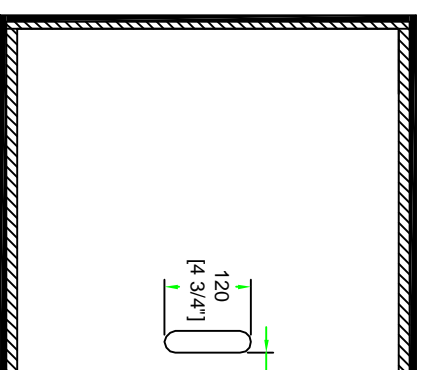

# RRCABLECASEMAXIW

Lined w/ 10mm EVA

SKU: RRCABLECASEMAXIW		BY:	
UPC : NA		ROAD READY CASES	
APPROVAL SIGNATURE :		DATE :	
DRAWING DATE : 01 / 08 / 2018	SCALE : 1:8	DRAWING NUMBER : 2/3	REVISION : NA

# RRCABLECASEMAXIW

A-A VIEW

Lined w/ 10mm EVA at bottom  
and 15mm EVA on sides

TOP VIEW OF BASE

B-B VIEW

SKU: RRCABLECASEMAXIW BY:

UPC : NA

ROAD READY CASES