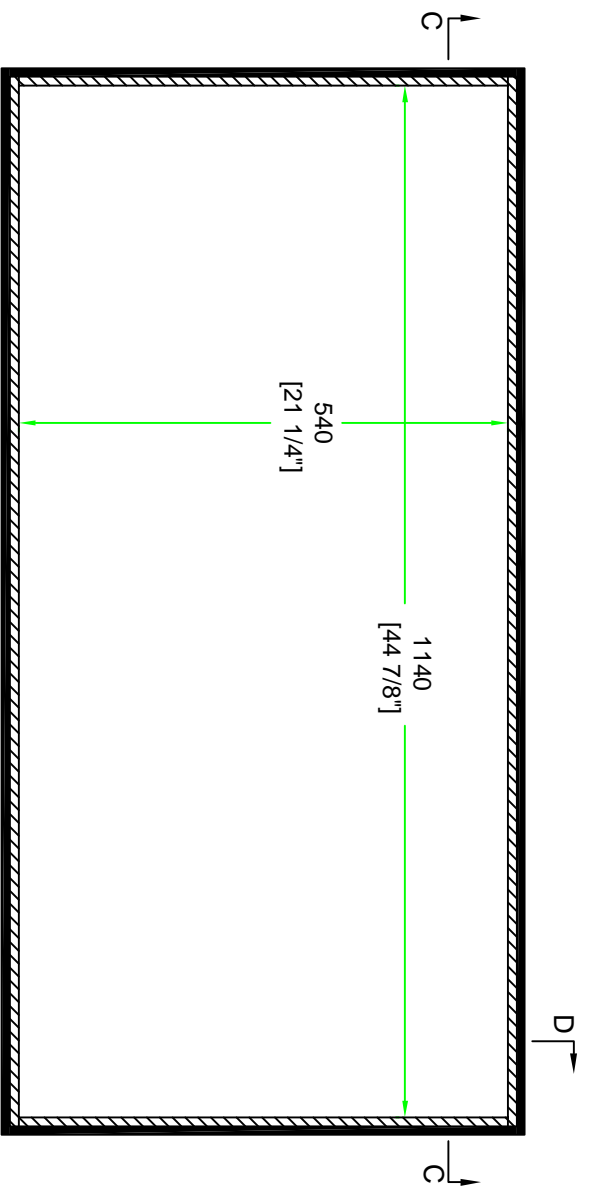

# RRCABLECASEMAXIW

FRONT VIEW

LEFT VIEW

BACK VIEW

RIGHT VIEW

SKU: RRCABLECASEMAXIW	BY:
UPC: NA	ROAD READY CASES
APPROVAL SIGNATURE:	DATE:
DRAWING DATE: 01 / 08 / 2018	SCALE: 1:12
DRAWING NUMBER: 1/3	REVISION: NA

# RRCABLECASEMAXIW

Lined w/ 10mm EVA

SKU: RRCABLECASEMAXIW		BY:	
UPC : NA		ROAD READY CASES	
APPROVAL SIGNATURE :		DATE :	
DRAWING DATE : 01 / 08 / 2018	SCALE : 1:8	DRAWING NUMBER : 2/3	REVISION : NA

# RRCABLECASEMAXIW

A-A VIEW

Lined w/ 10mm EVA at bottom  
and 15mm EVA on sides

TOP VIEW OF BASE

B-B VIEW

SKU: RRCABLECASEMAXIW BY:

UPC : NA

ROAD READY CASES

APPROVAL SIGNATURE :

DATE :

DRAWING DATE :

01 / 08 / 2018

SCALE :

1:10

DRAWING NUMBER :

33