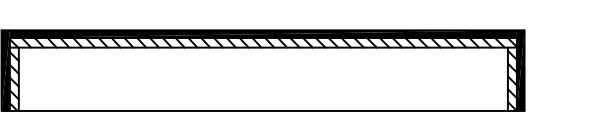

# RRCABLECASEMAXIW

FRONT VIEW

LEFT VIEW

BACK VIEW

RIGHT VIEW

SKU: RRCABLECASEMAXIW	BY:
UPC: NA	ROAD READY CASES
APPROVAL SIGNATURE:	DATE:
DRAWING DATE: 01 / 08 / 2018	SCALE: 1:12
DRAWING NUMBER: 1/3	REVISION: NA

# RRCABLECASEMAXIW

Lined w/ 10mm EVA

SKU: RRCABLECASEMAXIW		BY:	
UPC : NA		ROAD READY CASES	
APPROVAL SIGNATURE :		DATE :	
DRAWING DATE : 01 / 08 / 2018	SCALE : 1:8	DRAWING NUMBER : 2/3	REVISION : NA

# RRCABLECASEMAXIW

A-A VIEW

Lined w/ 10mm EVA at bottom  
and 15mm EVA on sides

TOP VIEW OF BASE

B-B VIEW

SKU: RRCABLECASEMAXIW BY:

UPC : NA

ROAD READY CASES