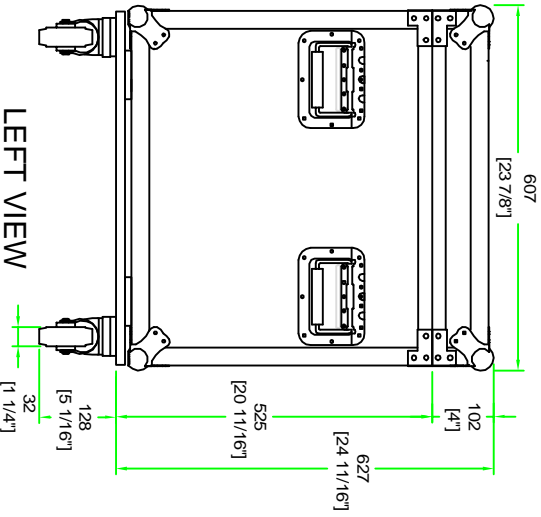

# RRCABLECASEMAXIW

FRONT VIEW

LEFT VIEW

BACK VIEW

RIGHT VIEW

SKU: RRCABLECASEMAXIW	BY:
UPC: NA	ROAD READY CASES
APPROVAL SIGNATURE:	DATE:
DRAWING DATE: 01 / 08 / 2018	SCALE: 1:12
DRAWING NUMBER: 1/3	REVISION: NA

# RRCABLECASEMAXIW

Lined w/ 10mm EVA

SKU: RRCABLECASEMAXIW		BY:	
UPC : NA		ROAD READY CASES	
APPROVAL SIGNATURE :		DATE :	
DRAWING DATE : 01 / 08 / 2018	SCALE : 1:8	DRAWING NUMBER : 2/3	REVISION : NA

# RRCABLECASEMAXIW

A-A VIEW

Lined w/ 10mm EVA at bottom  
and 15mm EVA on sides

TOP VIEW OF BASE

B-B VIEW

SKU: RRCABLECASEMAXIW BY:

UPC : NA

ROAD READY CASES

APPROVAL SIGNATURE :

DATE :

DRAWING DATE :

01 / 08 / 2018

SCALE :

1:10

DRAWING NUMBER :

33