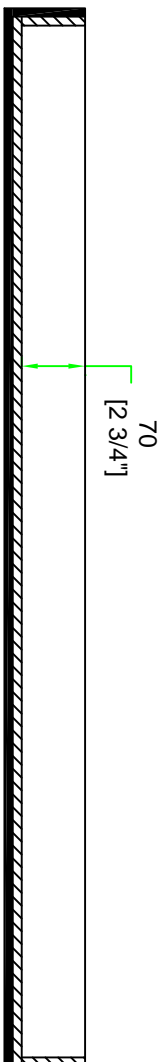

# RRCABLECASEMAXIW

FRONT VIEW

LEFT VIEW

BACK VIEW

RIGHT VIEW

SKU: RRCABLECASEMAXIW	BY:
UPC: NA	ROAD READY CASES
APPROVAL SIGNATURE:	DATE:
DRAWING DATE: 01 / 08 / 2018	SCALE: 1:12
DRAWING NUMBER: 1/3	REVISION: NA

# RRCABLECASEMAXIW

Lined w/ 10mm EVA

SKU: RRCABLECASEMAXIW		BY:	
UPC : NA		ROAD READY CASES	
APPROVAL SIGNATURE :		DATE :	
DRAWING DATE : 01 / 08 / 2018	SCALE : 1:8	DRAWING NUMBER : 2/3	REVISION : NA

# RRCABLECASEMAXIW

A-A VIEW

Lined w/ 10mm EVA at bottom  
and 15mm EVA on sides

TOP VIEW OF BASE

B-B VIEW

SKU: RRCABLECASEMAXIW BY:

UPC : NA

ROAD READY CASES

APPROVAL SIGNATURE :

DATE :

DRAWING DATE :

01 / 08 / 2018

SCALE :

1:10

DRAWING NUMBER :

33