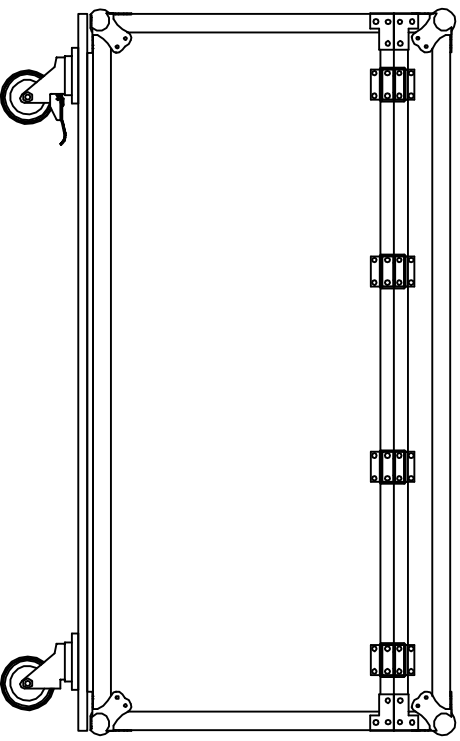

# RRCABLECASEMAXIW

FRONT VIEW

LEFT VIEW

BACK VIEW

RIGHT VIEW

SKU: RRCABLECASEMAXIW	BY:
UPC: NA	ROAD READY CASES
APPROVAL SIGNATURE:	DATE:
DRAWING DATE: 01 / 08 / 2018	SCALE: 1:12
DRAWING NUMBER: 1/3	REVISION: NA

# RRCABLECASEMAXIW

Lined w/ 10mm EVA

SKU: RRCABLECASEMAXIW		BY:	
UPC : NA		ROAD READY CASES	
APPROVAL SIGNATURE :		DATE :	
DRAWING DATE : 01 / 08 / 2018	SCALE : 1:8	DRAWING NUMBER : 2/3	REVISION : NA

# RRCABLECASEMAXIW

A-A VIEW

Lined w/ 10mm EVA at bottom  
and 15mm EVA on sides

TOP VIEW OF BASE

B-B VIEW

SKU: RRCABLECASEMAXIW BY:

UPC : NA

ROAD READY CASES

APPROVAL SIGNATURE :

DATE :

DRAWING DATE :

01 / 08 / 2018

SCALE :

1:10

DRAWING NUMBER :

33