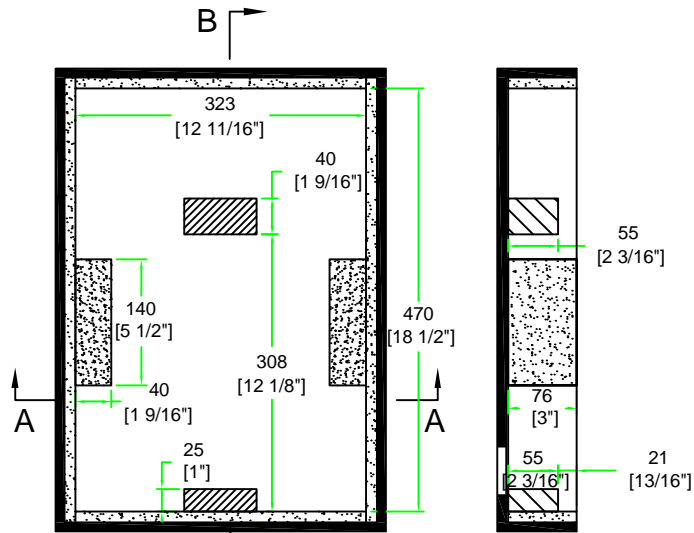

RRCDJ2000N

FRONT VIEW

LEFT VIEW

BACK VIEW

RIGHT VIEW

TOP VIEW

	SKU: RRCDJ2000N	BY:
	UPC: NA	ROAD READY CASES
APPROVAL SIGNATURE :	DATE :	
DRAWING DATE :	SCALE :	DRAWING NUMBER :
03 / 31 / 2016	1:8	1/2
		REVISION :
		NA

RRCDJ2000N

A-A VIEW

TOP VIEW OF COVER

B-B VIEW

C-C VIEW

TOP VIEW OF BASE

D-D VIEW

SKU: RRCDJ2000N	BY: ROAD READY CASES		
UPC: NA			
APPROVAL SIGNATURE :	DATE :		
DRAWING DATE : 03 / 31 / 2016	SCALE : 1:8	DRAWING NUMBER : 2/2	REVISION : NA