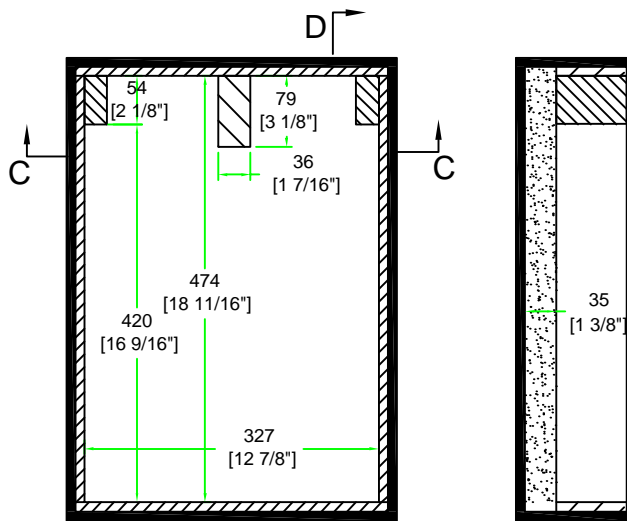

RRCDJ2000N

A-A VIEW

TOP VIEW OF COVER

B-B VIEW

C-C VIEW

TOP VIEW OF BASE

D-D VIEW

SKU: RRCDJ2000N	BY: ROAD READY CASES		
UPC: NA			
APPROVAL SIGNATURE :	DATE :		
DRAWING DATE : 03 / 31 / 2016	SCALE : 1:8	DRAWING NUMBER : 2/2	REVISION : NA