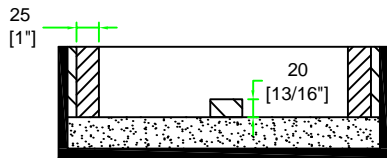

RRCDJ2000N

A-A VIEW

TOP VIEW OF COVER

B-B VIEW

C-C VIEW

TOP VIEW OF BASE

D-D VIEW

SKU: RRCDJ2000N	BY: ROAD READY CASES		
UPC: NA			
APPROVAL SIGNATURE :	DATE :		
DRAWING DATE : 03 / 31 / 2016	SCALE : 1:8	DRAWING NUMBER : 2/2	REVISION : NA