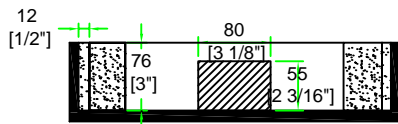

RRCDJ2000N

A-A VIEW

TOP VIEW OF COVER

B-B VIEW

C-C VIEW

TOP VIEW OF BASE

D-D VIEW

SKU: RRCDJ2000N	BY: ROAD READY CASES		
UPC: NA			
APPROVAL SIGNATURE :	DATE :		
DRAWING DATE : 03 / 31 / 2016	SCALE : 1:8	DRAWING NUMBER : 2/2	REVISION : NA