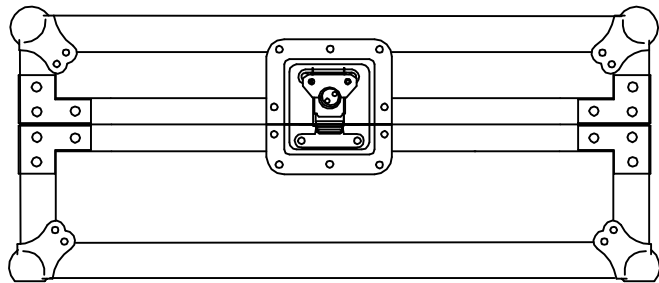

RRCDJ2000N

FRONT VIEW

LEFT VIEW

BACK VIEW

RIGHT VIEW

TOP VIEW

	SKU: RRCDJ2000N	BY:
	UPC: NA	ROAD READY CASES
APPROVAL SIGNATURE :	DATE :	
DRAWING DATE :	SCALE :	DRAWING NUMBER :
03 / 31 / 2016	1:8	1/2
		REVISION :
		NA

RRCDJ2000N

A-A VIEW

TOP VIEW OF COVER

B-B VIEW

C-C VIEW

TOP VIEW OF BASE

D-D VIEW

SKU: RRCDJ2000N	BY: ROAD READY CASES		
UPC: NA			
APPROVAL SIGNATURE :	DATE :		
DRAWING DATE : 03 / 31 / 2016	SCALE : 1:8	DRAWING NUMBER : 2/2	REVISION : NA