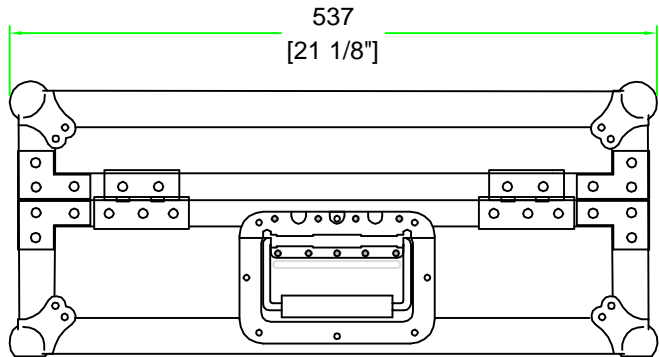

RRCDJ2000N

FRONT VIEW

LEFT VIEW

BACK VIEW

RIGHT VIEW

TOP VIEW

	SKU: RRCDJ2000N	BY:
	UPC: NA	ROAD READY CASES
APPROVAL SIGNATURE :	DATE :	
DRAWING DATE :	SCALE :	DRAWING NUMBER :
03 / 31 / 2016	1:8	1/2
		REVISION :
		NA

RRCDJ2000N

A-A VIEW

TOP VIEW OF COVER

B-B VIEW

C-C VIEW

TOP VIEW OF BASE

D-D VIEW

SKU: RRCDJ2000N	BY: ROAD READY CASES		
UPC: NA			
APPROVAL SIGNATURE :	DATE :		
DRAWING DATE : 03 / 31 / 2016	SCALE : 1:8	DRAWING NUMBER : 2/2	REVISION : NA