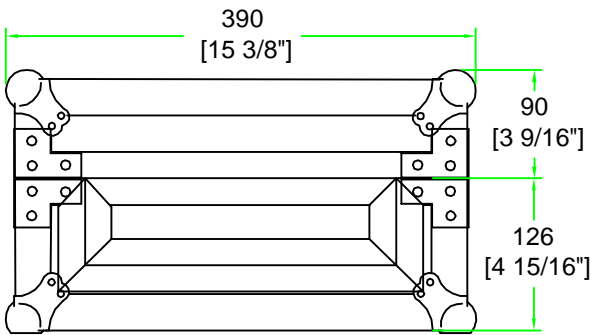

RRCDJ2000N

FRONT VIEW

LEFT VIEW

BACK VIEW

RIGHT VIEW

TOP VIEW

	SKU: RRCDJ2000N	BY:
	UPC: NA	ROAD READY CASES
APPROVAL SIGNATURE :	DATE :	
DRAWING DATE :	SCALE :	DRAWING NUMBER :
03 / 31 / 2016	1:8	1/2
		REVISION :
		NA

RRCDJ2000N

A-A VIEW

TOP VIEW OF COVER

B-B VIEW

C-C VIEW

TOP VIEW OF BASE

D-D VIEW

SKU: RRCDJ2000N	BY: ROAD READY CASES		
UPC: NA			
APPROVAL SIGNATURE :	DATE :		
DRAWING DATE : 03 / 31 / 2016	SCALE : 1:8	DRAWING NUMBER : 2/2	REVISION : NA