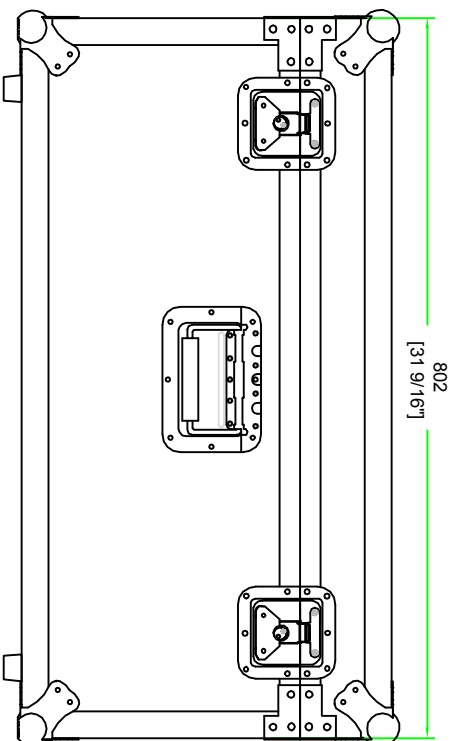

# RREC3

FRONT VIEW

LEFT VIEW

BACK VIEW

RIGHT VIEW

SKU : RRU150	BY:	ROAD READY CASES		
UPC : NA				
APPROVAL SIGNATURE :	DATE :			
DRAWING DATE : 01 / 13 / 2016	SCALE : 1:8	DRAWING NUMBER : 1/3	REVISION :	NA

# RRU150

84

[3 5/16"]

with 6MM eva ,  
place 1 pc egg foam

A-A VIEW

770  
[30 5/16"]

TOP VIEW OF COVER

B-B VIEW

SKU : RRU150

UPC : NA

APPROVAL SIGNATURE :

DATE :

BY :  
ROAD READY CASES

DRAWING DATE : 01 / 13 / 2016

SCALE : 1:5

DRAWING NUMBER : 2/3

# RRU150

with 6MM eva ,  
place 5pcs 50mm and  
1pc 40mm pick&fit foam

SKU : RRU150	BY :	ROAD READY CASES	
UPC : NA			
APPROVAL SIGNATURE :	DATE :		
DRAWING DATE : 01 / 13 / 2016	SCALE : 1:6	DRAWING NUMBER : 3/3	REVISION : NA