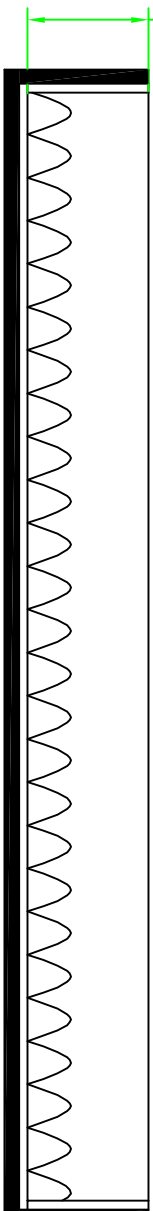

# RREC3

FRONT VIEW

LEFT VIEW

BACK VIEW

RIGHT VIEW

SKU : RRU150	BY:	ROAD READY CASES		
UPC : NA				
APPROVAL SIGNATURE :	DATE :			
DRAWING DATE : 01 / 13 / 2016	SCALE : 1:8	DRAWING NUMBER : 1/3	REVISION :	NA

# RRU150

84

[3 5/16"]

with 6MM eva ,  
place 1 pc egg foam

A-A VIEW

770  
[30 5/16"]

TOP VIEW OF COVER

B-B VIEW

SKU : RRU150

UPC : NA

APPROVAL SIGNATURE :

DATE :

BY :  
ROAD READY CASES

DRAWING DATE : 01 / 13 / 2016

SCALE : 1:5

DRAWING NUMBER : 2/3

# RRU150

with 6MM eva ,  
place 5pcs 50mm and  
1pc 40mm pick&fit foam

SKU : RRU150	BY :	ROAD READY CASES	
UPC : NA			
APPROVAL SIGNATURE :	DATE :		
DRAWING DATE : 01 / 13 / 2016	SCALE : 1:6	DRAWING NUMBER : 3/3	REVISION : NA