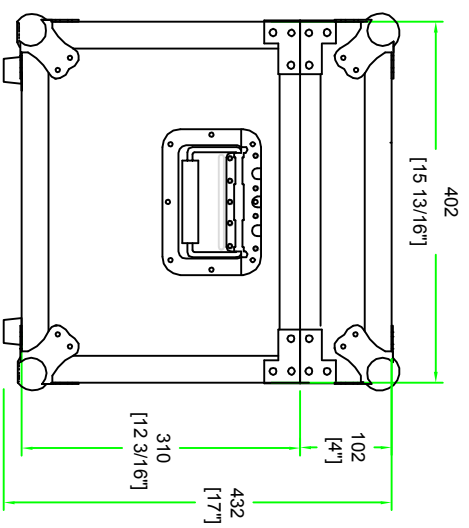

# RREC3

FRONT VIEW

LEFT VIEW

BACK VIEW

RIGHT VIEW

SKU : RRU150	BY:	ROAD READY CASES		
UPC : NA				
APPROVAL SIGNATURE :	DATE :			
DRAWING DATE : 01 / 13 / 2016	SCALE : 1:8	DRAWING NUMBER : 1/3	REVISION :	NA

# RRU150

84

[3 5/16"]

with 6MM eva ,  
place 1 pc egg foam

A-A VIEW

770  
[30 5/16"]

TOP VIEW OF COVER

B-B VIEW

SKU : RRU150

UPC : NA

APPROVAL SIGNATURE :

DATE :

BY :  
ROAD READY CASES

DRAWING DATE : 01 / 13 / 2016

SCALE : 1:5

DRAWING NUMBER : 2/3

# RRU150

with 6MM eva ,  
place 5pcs 50mm and  
1pc 40mm pick&fit foam

SKU : RRU150	BY :	ROAD READY CASES	
UPC : NA			
APPROVAL SIGNATURE :	DATE :		
DRAWING DATE : 01 / 13 / 2016	SCALE : 1:6	DRAWING NUMBER : 3/3	REVISION : NA