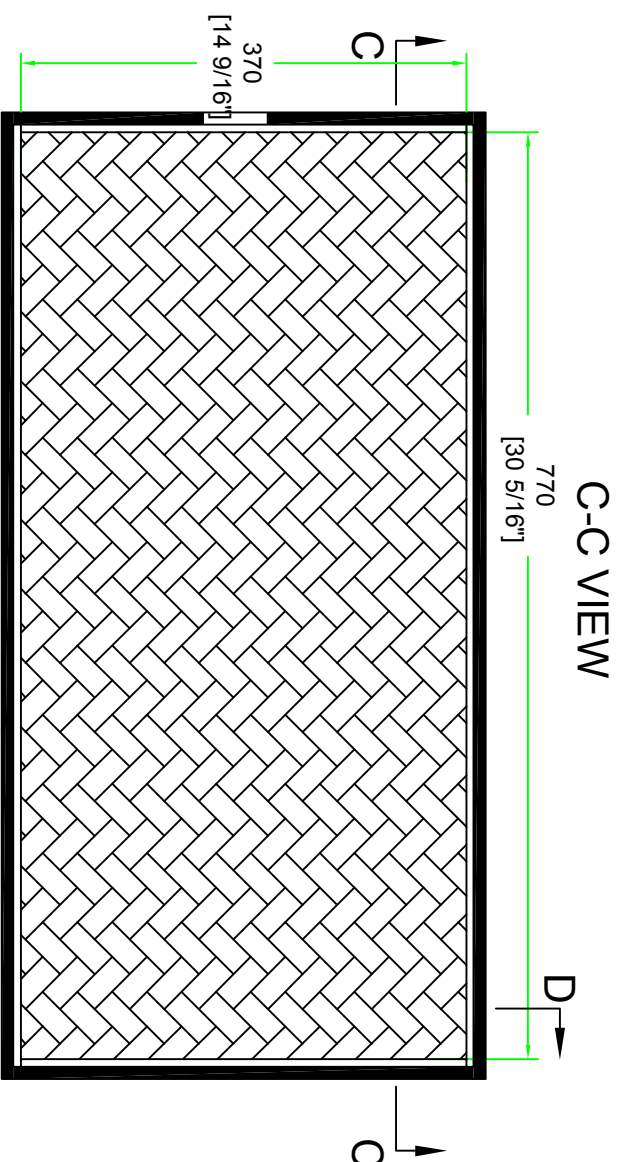

# RREC3

FRONT VIEW

LEFT VIEW

BACK VIEW

RIGHT VIEW

SKU : RRU150	BY:	ROAD READY CASES		
UPC : NA				
APPROVAL SIGNATURE :	DATE :			
DRAWING DATE : 01 / 13 / 2016	SCALE : 1:8	DRAWING NUMBER : 1/3	REVISION :	NA

# RRU150

84

[3 5/16"]

with 6MM eva ,  
place 1 pc egg foam

A-A VIEW

770  
[30 5/16"]

TOP VIEW OF COVER

B-B VIEW

SKU : RRU150

UPC : NA

APPROVAL SIGNATURE :

DATE :

BY :  
ROAD READY CASES

DRAWING DATE : 01 / 13 / 2016

SCALE : 1:5

DRAWING NUMBER : 2/3

# RRU150

with 6MM eva ,  
place 5pcs 50mm and  
1pc 40mm pick&fit foam

SKU : RRU150	BY :	ROAD READY CASES	
UPC : NA			
APPROVAL SIGNATURE :	DATE :		
DRAWING DATE : 01 / 13 / 2016	SCALE : 1:6	DRAWING NUMBER : 3/3	REVISION : NA