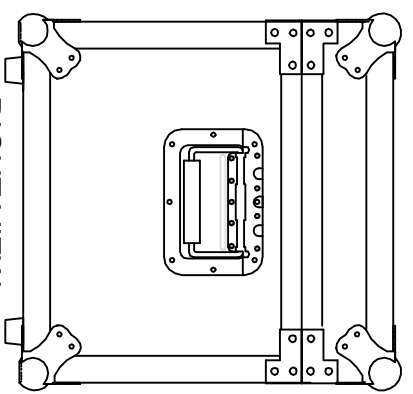

# RREC3

FRONT VIEW

LEFT VIEW

BACK VIEW

RIGHT VIEW

SKU : RRU150	BY:	ROAD READY CASES		
UPC : NA				
APPROVAL SIGNATURE :	DATE :			
DRAWING DATE : 01 / 13 / 2016	SCALE : 1:8	DRAWING NUMBER : 1/3	REVISION :	NA

# RRU150

84

[3 5/16"]

with 6MM eva ,  
place 1 pc egg foam

A-A VIEW

770  
[30 5/16"]

TOP VIEW OF COVER

B-B VIEW

# RRU150

with 6MM eva ,  
place 5pcs 50mm and  
1pc 40mm pick&fit foam

SKU : RRU150	BY :	ROAD READY CASES	
UPC : NA			
APPROVAL SIGNATURE :	DATE :		
DRAWING DATE : 01 / 13 / 2016	SCALE : 1:6	DRAWING NUMBER : 3/3	REVISION : NA