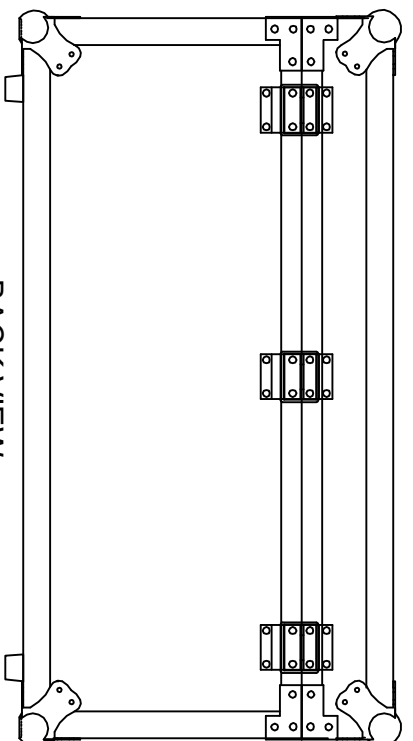

# RREC3

FRONT VIEW

LEFT VIEW

BACK VIEW

RIGHT VIEW

SKU : RRU150	BY:	ROAD READY CASES		
UPC : NA				
APPROVAL SIGNATURE :	DATE :			
DRAWING DATE : 01 / 13 / 2016	SCALE : 1:8	DRAWING NUMBER : 1/3	REVISION :	NA

# RRU150

84

[3 5/16"]

with 6MM eva ,  
place 1 pc egg foam

A-A VIEW

770  
[30 5/16"]

TOP VIEW OF COVER

B-B VIEW

SKU : RRU150

UPC : NA

APPROVAL SIGNATURE :

DATE :

BY :  
ROAD READY CASES

DRAWING DATE : 01 / 13 / 2016

SCALE : 1:5

DRAWING NUMBER : 2/3

# RRU150

with 6MM eva ,  
place 5pcs 50mm and  
1pc 40mm pick&fit foam

SKU : RRU150	BY :	ROAD READY CASES	
UPC : NA			
APPROVAL SIGNATURE :	DATE :		
DRAWING DATE : 01 / 13 / 2016	SCALE : 1:6	DRAWING NUMBER : 3/3	REVISION : NA