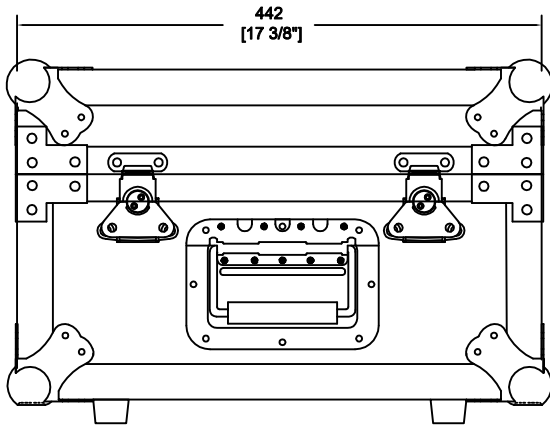

RRFC4

FRONT VIEW

LEFT VIEW

BACK VIEW

RIGHT VIEW

TOP VIEW

9mm plywood with black vinyl

	SKU: RRFC4	BY:	ROAD READY CASES
	UPC: NA	DATE:	
	APPROVAL SIGNATURE:		
DRAWING DATE:	SCALE:	DRAWING NUMBER:	REVISION:
09 / 08 / 2017	1:6	1/2	NA

RRFC4

A-A VIEW

lined with 6mm eva in cover
and place 1pc egg foam

TOP VIEW OF COVER

B-B VIEW

C-C VIEW

with 6mm eva in base
and place 5 pcs of 35mm pick&fit foam

TOP VIEW OF BASE

D-D VIEW

	SKU: RRFC4	BY:
	UPC: NA	ROAD READY CASES
	APPROVAL SIGNATURE: _____	DATE: _____
	DRAWING DATE: 09/08/2017	SCALE: 1:6
		REVISION: NA