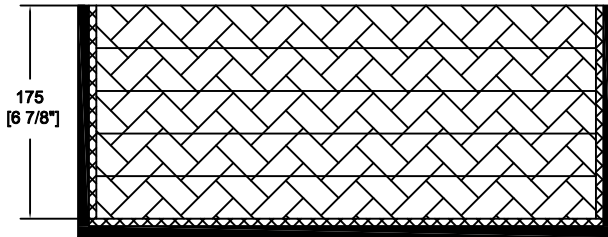

RRFC4

A-A VIEW

lined with 6mm eva in cover
and place 1pc egg foam

TOP VIEW OF COVER

B-B VIEW

C-C VIEW

with 6mm eva in base
and place 5 pcs of 35mm pick&fit foam

TOP VIEW OF BASE