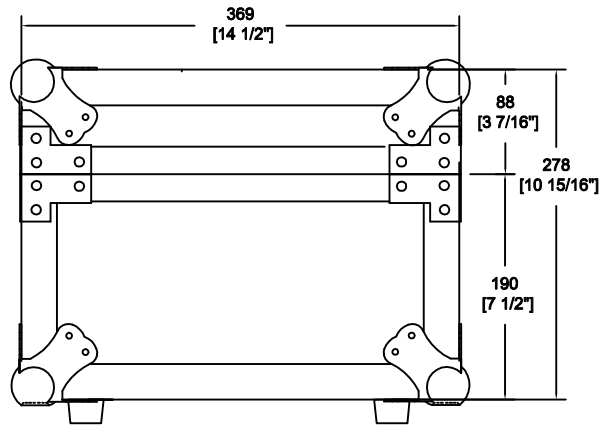

RRFC4

FRONT VIEW

LEFT VIEW

BACK VIEW

RIGHT VIEW

TOP VIEW

9mm plywood with black vinyl

	SKU: RRFC4	BY:	ROAD READY CASES
	UPC: NA	DATE:	
	APPROVAL SIGNATURE:		
DRAWING DATE:	SCALE:	DRAWING NUMBER:	REVISION:
09 / 08 / 2017	1:6	1/2	NA

RRFC4

A-A VIEW

lined with 6mm eva in cover
and place 1pc egg foam

TOP VIEW OF COVER

B-B VIEW

C-C VIEW

with 6mm eva in base
and place 5 pcs of 35mm pick&fit foam

TOP VIEW OF BASE

D-D VIEW

	SKU: RRFC4	BY:
	UPC: NA	ROAD READY CASES
	APPROVAL SIGNATURE: _____	DATE: _____
	DRAWING DATE: 09/08/2017	SCALE: 1:6
		REVISION: NA