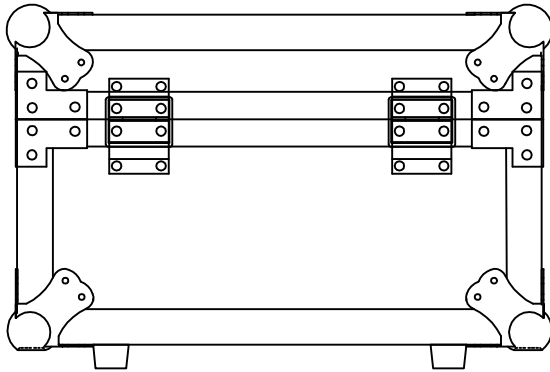

RRFC4

FRONT VIEW

LEFT VIEW

BACK VIEW

RIGHT VIEW

TOP VIEW

9mm plywood with black vinyl

	SKU: RRFC4	BY:	ROAD READY CASES
	UPC: NA	DATE:	
	APPROVAL SIGNATURE:		
DRAWING DATE:	SCALE:	DRAWING NUMBER:	REVISION:
09 / 08 / 2017	1:6	1/2	NA

RRFC4

A-A VIEW

lined with 6mm eva in cover
and place 1pc egg foam

TOP VIEW OF COVER

B-B VIEW

C-C VIEW

with 6mm eva in base
and place 5 pcs of 35mm pick&fit foam

TOP VIEW OF BASE

D-D VIEW

	SKU: RRFC4	BY:
	UPC: NA	ROAD READY CASES
	APPROVAL SIGNATURE: _____	DATE: _____
	DRAWING DATE: 09/08/2017	SCALE: 1:6
		REVISION: NA