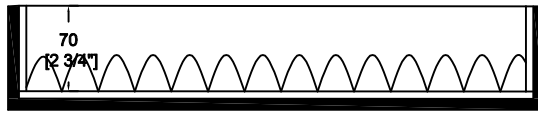

RRFC4

A-A VIEW

lined with 6mm eva in cover
and place 1pc egg foam

TOP VIEW OF COVER

B-B VIEW

C-C VIEW

with 6mm eva in base
and place 5 pcs of 35mm pick&fit foam

TOP VIEW OF BASE