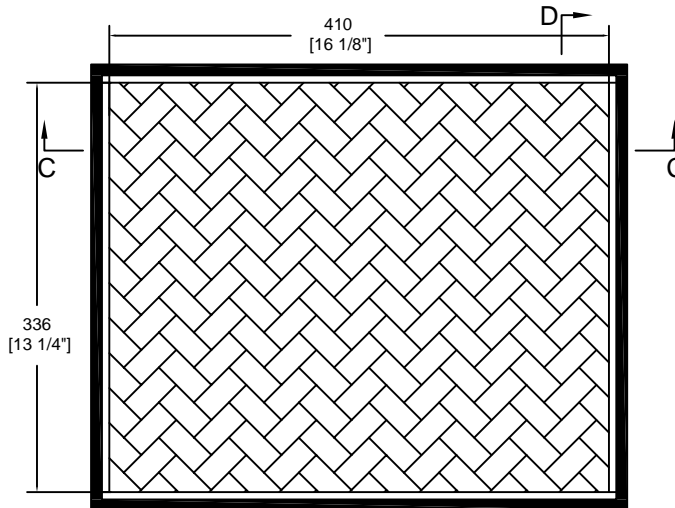

RRFC4

FRONT VIEW

LEFT VIEW

BACK VIEW

RIGHT VIEW

TOP VIEW

9mm plywood with black vinyl

	SKU: RRFC4	BY:	ROAD READY CASES
	UPC: NA	DATE:	
	APPROVAL SIGNATURE:		
DRAWING DATE:	SCALE:	DRAWING NUMBER:	REVISION:
09 / 08 / 2017	1:6	1/2	NA

RRFC4

A-A VIEW

lined with 6mm eva in cover
and place 1pc egg foam

TOP VIEW OF COVER

B-B VIEW

C-C VIEW

with 6mm eva in base
and place 5 pcs of 35mm pick&fit foam

TOP VIEW OF BASE