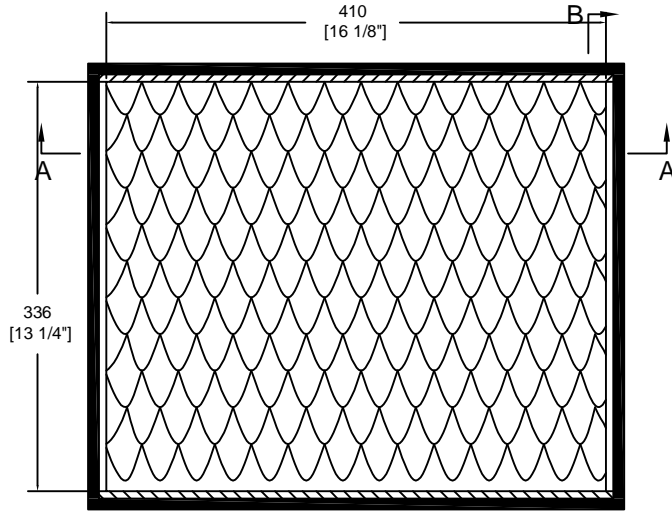

RRFC4

FRONT VIEW

LEFT VIEW

BACK VIEW

RIGHT VIEW

TOP VIEW

9mm plywood with black vinyl

	SKU: RRFC4	BY:	ROAD READY CASES
	UPC: NA	DATE:	
	APPROVAL SIGNATURE:		
DRAWING DATE:	SCALE:	DRAWING NUMBER:	REVISION:
09 / 08 / 2017	1:6	1/2	NA

RRFC4

A-A VIEW

lined with 6mm eva in cover
and place 1pc egg foam

TOP VIEW OF COVER

B-B VIEW

C-C VIEW

with 6mm eva in base
and place 5 pcs of 35mm pick&fit foam

TOP VIEW OF BASE

D-D VIEW

	SKU: RRFC4	BY:
	UPC: NA	ROAD READY CASES
	APPROVAL SIGNATURE: _____	DATE: _____
	DRAWING DATE: 09/08/2017	SCALE: 1:6
		REVISION: NA