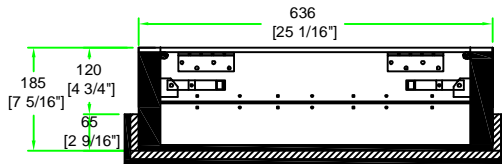

RRQU24DHC

A-A VIEW

TOP VIEW OF COVER

B-B VIEW

BACK VIEW OF DOGHOUSE

CROSS SECTION VIEW

C-C VIEW

TOP VIEW OF BASE

D-D VIEW

E-E VIEW

	SKU: RRQU24DHC	BY:	
	UPC: NA	ROAD READY CASES	
	APPROVAL SIGNATURE :	DATE :	
DRAWING DATE :	SCALE :	DRAWING NUMBER :	REVISION :
07 / 09 / 2015	1:13	1/2	NA