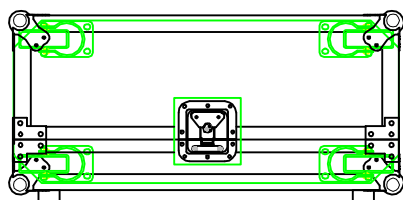

RRQU24DHC

TOP VIEW

FRONT VIEW

LEFT VIEW

BACK VIEW

RIGHT VIEW

BOTTOM VIEW

	SKU: RRQU24DHC	BY:
	UPC: NA	ROAD READY CASES
APPROVAL SIGNATURE :	DATE :	
DRAWING DATE :	SCALE :	DRAWING NUMBER :
07 / 09 / 2015	1:13	1/2
		REVISION :
		NA

RRQU24DHC

A-A VIEW

TOP VIEW OF COVER

B-B VIEW

BACK VIEW OF DOGHOUSE

CROSS SECTION VIEW

C-C VIEW

TOP VIEW OF BASE

D-D VIEW

E-E VIEW

	SKU: RRQU24DHC	BY:	
	UPC: NA	ROAD READY CASES	
	APPROVAL SIGNATURE :	DATE :	
DRAWING DATE :	SCALE :	DRAWING NUMBER :	REVISION :
07 / 09 / 2015	1:13	1/2	NA