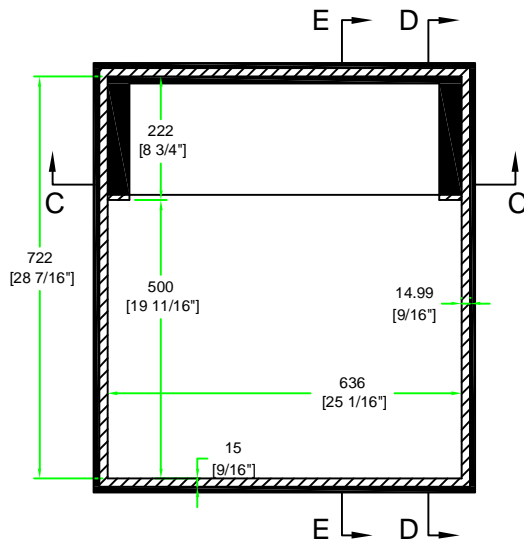

RRQU24DHC

A-A VIEW

TOP VIEW OF COVER

B-B VIEW

BACK VIEW OF DOGHOUSE

CROSS SECTION VIEW

C-C VIEW

TOP VIEW OF BASE

D-D VIEW

E-E VIEW

	SKU: RRQU24DHC	BY:	
	UPC: NA	ROAD READY CASES	
	APPROVAL SIGNATURE :	DATE :	
DRAWING DATE :	SCALE :	DRAWING NUMBER :	REVISION :
07 / 09 / 2015	1:13	1/2	NA