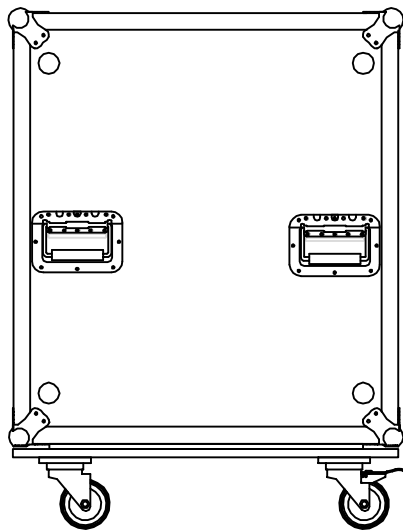

RRQU24DHC

TOP VIEW

FRONT VIEW

LEFT VIEW

BACK VIEW

RIGHT VIEW

BOTTOM VIEW

	SKU: RRQU24DHC	BY:
	UPC: NA	ROAD READY CASES
APPROVAL SIGNATURE :	DATE :	
DRAWING DATE :	SCALE :	DRAWING NUMBER :
07 / 09 / 2015	1:13	1/2
		REVISION :
		NA

RRQU24DHC

A-A VIEW

TOP VIEW OF COVER

B-B VIEW

BACK VIEW OF DOGHOUSE

CROSS SECTION VIEW

C-C VIEW

TOP VIEW OF BASE

D-D VIEW

E-E VIEW

	SKU: RRQU24DHC	BY:	
	UPC: NA	ROAD READY CASES	
	APPROVAL SIGNATURE :	DATE :	
DRAWING DATE :	SCALE :	DRAWING NUMBER :	REVISION :
07 / 09 / 2015	1:13	1/2	NA