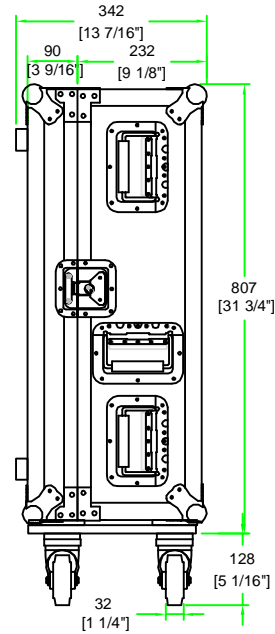

RRQU24DHC

TOP VIEW

FRONT VIEW

LEFT VIEW

BACK VIEW

RIGHT VIEW

BOTTOM VIEW

	SKU: RRQU24DHC	BY:
	UPC: NA	ROAD READY CASES
APPROVAL SIGNATURE :	DATE :	
DRAWING DATE :	SCALE :	DRAWING NUMBER :
07 / 09 / 2015	1:13	1/2
		REVISION :
		NA

RRQU24DHC

A-A VIEW

TOP VIEW OF COVER

B-B VIEW

BACK VIEW OF DOGHOUSE

CROSS SECTION VIEW

C-C VIEW

TOP VIEW OF BASE

D-D VIEW

E-E VIEW

	SKU: RRQU24DHC	BY:	
	UPC: NA	ROAD READY CASES	
	APPROVAL SIGNATURE :	DATE :	
DRAWING DATE :	SCALE :	DRAWING NUMBER :	REVISION :
07 / 09 / 2015	1:13	1/2	NA