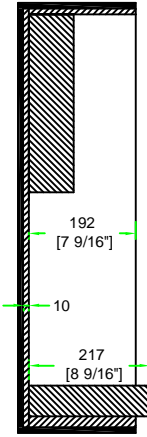

RRQU24DHC

TOP VIEW

FRONT VIEW

LEFT VIEW

BACK VIEW

RIGHT VIEW

BOTTOM VIEW

	SKU: RRQU24DHC	BY:
	UPC: NA	ROAD READY CASES
APPROVAL SIGNATURE :	DATE :	
DRAWING DATE :	SCALE :	DRAWING NUMBER :
07 / 09 / 2015	1:13	1/2
		REVISION :
		NA

RRQU24DHC

A-A VIEW

TOP VIEW OF COVER

B-B VIEW

BACK VIEW OF DOGHOUSE

CROSS SECTION VIEW

C-C VIEW

TOP VIEW OF BASE

D-D VIEW

E-E VIEW

	SKU: RRQU24DHC	BY:	
	UPC: NA	ROAD READY CASES	
	APPROVAL SIGNATURE :	DATE :	
DRAWING DATE :	SCALE :	DRAWING NUMBER :	REVISION :
07 / 09 / 2015	1:13	1/2	NA