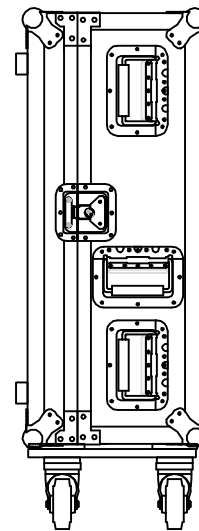

RRQU24DHC

TOP VIEW

FRONT VIEW

LEFT VIEW

BACK VIEW

RIGHT VIEW

BOTTOM VIEW

	SKU: RRQU24DHC	BY:
	UPC: NA	ROAD READY CASES
APPROVAL SIGNATURE :	DATE :	
DRAWING DATE :	SCALE :	DRAWING NUMBER :
07 / 09 / 2015	1:13	1/2
		REVISION :
		NA

RRQU24DHC

A-A VIEW

TOP VIEW OF COVER

B-B VIEW

BACK VIEW OF DOGHOUSE

CROSS SECTION VIEW

C-C VIEW

TOP VIEW OF BASE

D-D VIEW

E-E VIEW

	SKU: RRQU24DHC	BY:	
	UPC: NA	ROAD READY CASES	
	APPROVAL SIGNATURE :	DATE :	
DRAWING DATE :	SCALE :	DRAWING NUMBER :	REVISION :
07 / 09 / 2015	1:13	1/2	NA