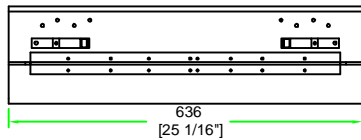

RRQU24DHC

A-A VIEW

TOP VIEW OF COVER

B-B VIEW

BACK VIEW OF DOGHOUSE

CROSS SECTION VIEW

C-C VIEW

TOP VIEW OF BASE

D-D VIEW

E-E VIEW

	SKU: RRQU24DHC	BY:	
	UPC: NA	ROAD READY CASES	
	APPROVAL SIGNATURE :	DATE :	
DRAWING DATE :	SCALE :	DRAWING NUMBER :	REVISION :
07 / 09 / 2015	1:13	1/2	NA