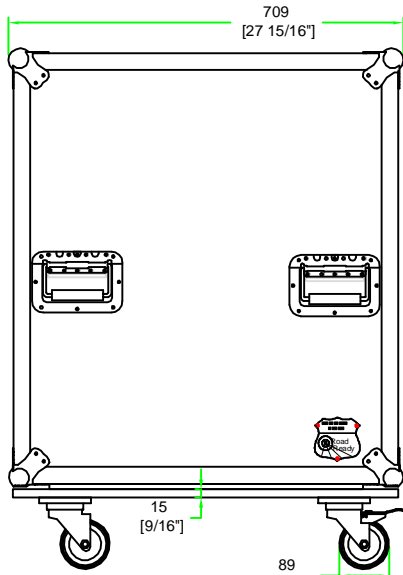

RRQU24DHC

TOP VIEW

FRONT VIEW

LEFT VIEW

BACK VIEW

RIGHT VIEW

BOTTOM VIEW

	SKU: RRQU24DHC	BY:
	UPC: NA	ROAD READY CASES
APPROVAL SIGNATURE :	DATE :	
DRAWING DATE :	SCALE :	DRAWING NUMBER :
07 / 09 / 2015	1:13	1/2
		REVISION :
		NA

RRQU24DHC

A-A VIEW

TOP VIEW OF COVER

B-B VIEW

BACK VIEW OF DOGHOUSE

CROSS SECTION VIEW

C-C VIEW

TOP VIEW OF BASE

D-D VIEW

E-E VIEW

	SKU: RRQU24DHC	BY:	
	UPC: NA	ROAD READY CASES	
	APPROVAL SIGNATURE :	DATE :	
DRAWING DATE :	SCALE :	DRAWING NUMBER :	REVISION :
07 / 09 / 2015	1:13	1/2	NA