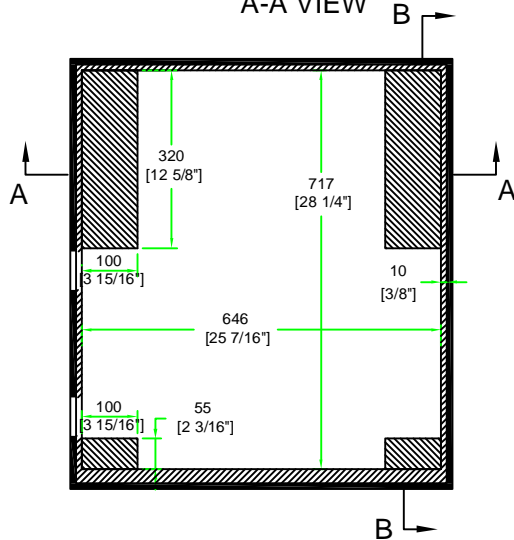

RRQU24DHC

TOP VIEW

FRONT VIEW

LEFT VIEW

BACK VIEW

RIGHT VIEW

BOTTOM VIEW

	SKU: RRQU24DHC	BY:
	UPC: NA	ROAD READY CASES
APPROVAL SIGNATURE :	DATE :	
DRAWING DATE :	SCALE :	DRAWING NUMBER :
07 / 09 / 2015	1:13	1/2
		REVISION :
		NA

RRQU24DHC

A-A VIEW

TOP VIEW OF COVER

B-B VIEW

BACK VIEW OF DOGHOUSE

CROSS SECTION VIEW

C-C VIEW

TOP VIEW OF BASE

D-D VIEW

E-E VIEW

	SKU: RRQU24DHC	BY:	
	UPC: NA	ROAD READY CASES	
	APPROVAL SIGNATURE :	DATE :	
DRAWING DATE :	SCALE :	DRAWING NUMBER :	REVISION :
07 / 09 / 2015	1:13	1/2	NA