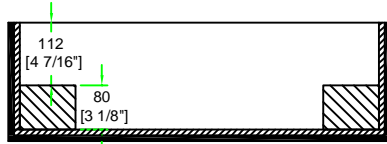

RRQU24DHC

TOP VIEW

FRONT VIEW

LEFT VIEW

BACK VIEW

RIGHT VIEW

BOTTOM VIEW

	SKU: RRQU24DHC	BY:
	UPC: NA	ROAD READY CASES
APPROVAL SIGNATURE :	DATE :	
DRAWING DATE :	SCALE :	DRAWING NUMBER :
07 / 09 / 2015	1:13	1/2
		REVISION :
		NA

RRQU24DHC

A-A VIEW

TOP VIEW OF COVER

B-B VIEW

BACK VIEW OF DOGHOUSE

CROSS SECTION VIEW

C-C VIEW

TOP VIEW OF BASE