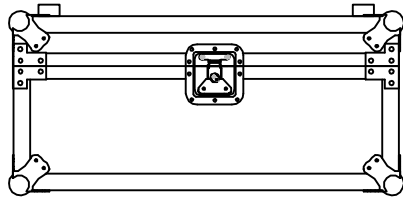

RRQU24DHC

TOP VIEW

FRONT VIEW

LEFT VIEW

BACK VIEW

RIGHT VIEW

BOTTOM VIEW

	SKU: RRQU24DHC	BY:
	UPC: NA	ROAD READY CASES
APPROVAL SIGNATURE :	DATE :	
DRAWING DATE :	SCALE :	DRAWING NUMBER :
07 / 09 / 2015	1:13	1/2
		REVISION :
		NA

RRQU24DHC

A-A VIEW

TOP VIEW OF COVER

B-B VIEW

BACK VIEW OF DOGHOUSE

CROSS SECTION VIEW

C-C VIEW

TOP VIEW OF BASE

D-D VIEW

E-E VIEW

	SKU: RRQU24DHC	BY:	
	UPC: NA	ROAD READY CASES	
	APPROVAL SIGNATURE :	DATE :	
DRAWING DATE :	SCALE :	DRAWING NUMBER :	REVISION :
07 / 09 / 2015	1:13	1/2	NA