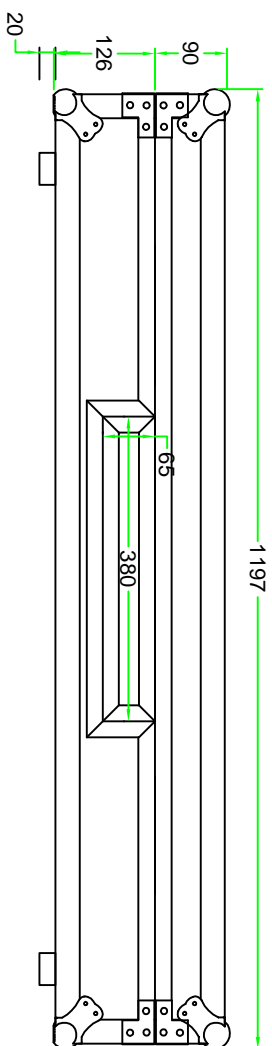

# RRCDJ3000DJMA9

FRONT VIEW

LEFT VIEW

BACK VIEW

RIGHT VIEW

TOP VIEW

BY: SKU: RRCDJ3000DJMA9

UPC: NA

APPROVAL SIGNATURE:

ROAD READY CASES

DATE:

DRAWING DATE: 03 / 14 / 2023

SCALE: 1:9

DRAWING NUMBER: 1/3

REVISION: NA

# RRCDJ3000DJMA9

D-D VIEW

E-E VIEW

SKU: RRCDJ3000DJMA9	BY:	ROAD READY CASES
UPC: NA	DATE:	
APPROVAL SIGNATURE:	DATE:	
DRAWING DATE: 03 / 14 / 2023	SCALE: 1:7	DRAWING NUMBER: 2/3
		REVISION: NA

# RRCDDJ3000DJMA9

A-A VIEW

TOP VIEW OF COVER

B-B VIEW

		SKU: RRCDDJ3000DJMA9	BY:
		UPC: NA	ROAD READY CASES
APPROVAL SIGNATURE:		DATE:	
DRAWING DATE: 03 / 14 / 2023	SCALE: 1:7	DRAWING NUMBER: 3/3	REVISION: NA