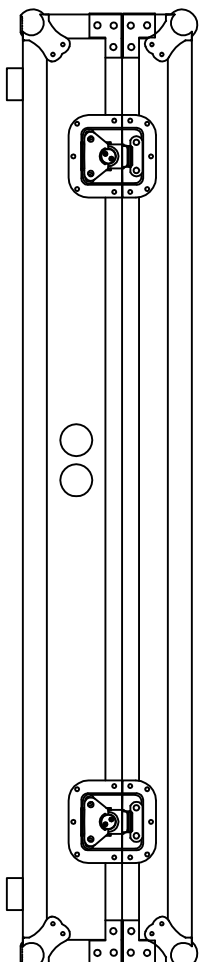

# RRCDJ3000DJMA9

FRONT VIEW

LEFT VIEW

BACK VIEW

RIGHT VIEW

TOP VIEW

BY: SKU: RRCDJ3000DJMA9

UPC: NA

APPROVAL SIGNATURE:

ROAD READY CASES

DATE:

DRAWING DATE: 03 / 14 / 2023

SCALE: 1:9

DRAWING NUMBER: 1/3

REVISION: NA

# RRCDJ3000DJMA9

D-D VIEW

E-E VIEW

SKU: RRCDJ3000DJMA9	BY:	ROAD READY CASES
UPC: NA	DATE:	
APPROVAL SIGNATURE:	DATE:	
DRAWING DATE: 03 / 14 / 2023	SCALE: 1:7	DRAWING NUMBER: 2/3
		REVISION: NA

# RRCDDJ3000DJMA9

A-A VIEW

TOP VIEW OF COVER

B-B VIEW

		SKU: RRCDDJ3000DJMA9	BY:
		UPC: NA	ROAD READY CASES
APPROVAL SIGNATURE:		DATE:	
DRAWING DATE: 03 / 14 / 2023	SCALE: 1:7	DRAWING NUMBER: 3/3	REVISION: NA