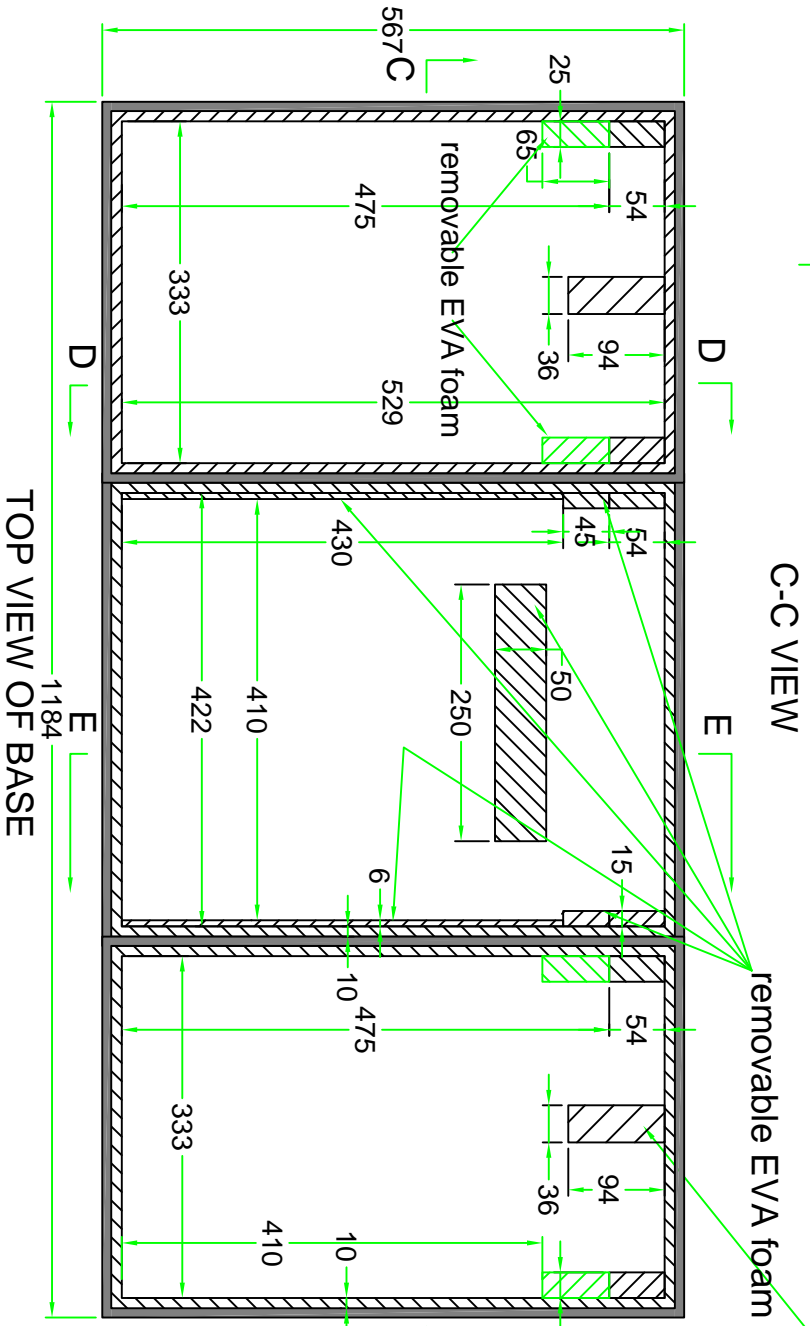

# RRCDJ3000DJMA9

D-D VIEW

E-E VIEW

SKU: RRCDJ3000DJMA9	BY:	ROAD READY CASES
UPC: NA	DATE:	
APPROVAL SIGNATURE:	DATE:	
DRAWING DATE: 03 / 14 / 2023	SCALE: 1:7	DRAWING NUMBER: 2/3
		REVISION: NA

# RRCDDJ3000DJMA9

A-A VIEW

TOP VIEW OF COVER

B-B VIEW

		SKU: RRCDDJ3000DJMA9	BY:
		UPC: NA	ROAD READY CASES
APPROVAL SIGNATURE:		DATE:	
DRAWING DATE: 03 / 14 / 2023	SCALE: 1:7	DRAWING NUMBER: 3/3	REVISION: NA