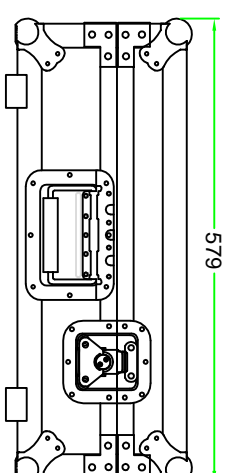

# RRCDJ3000DJMA9

FRONT VIEW

LEFT VIEW

BACK VIEW

RIGHT VIEW

TOP VIEW

BY: SKU: RRCDJ3000DJMA9

UPC: NA

# RRCDJ3000DJMA9

D-D VIEW

E-E VIEW

SKU: RRCDJ3000DJMA9	BY:	ROAD READY CASES
UPC: NA	DATE:	
APPROVAL SIGNATURE:	DATE:	
DRAWING DATE: 03 / 14 / 2023	SCALE: 1:7	DRAWING NUMBER: 2/3
		REVISION: NA

# RRCDDJ3000DJMA9

A-A VIEW

TOP VIEW OF COVER

B-B VIEW

		SKU: RRCDDJ3000DJMA9	BY:
		UPC: NA	ROAD READY CASES
APPROVAL SIGNATURE:		DATE:	
DRAWING DATE: 03 / 14 / 2023	SCALE: 1:7	DRAWING NUMBER: 3/3	REVISION: NA