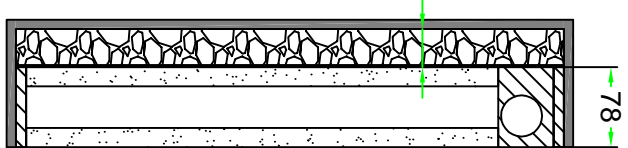

RRCDJ3000DJMA9

E-E VIEW

SKU: RRCDJ3000DJMA9	BY:	ROAD READY CASES
UPC: NA	DATE:	
APPROVAL SIGNATURE:	DATE:	
DRAWING DATE: 03 / 14 / 2023	SCALE: 1:7	DRAWING NUMBER: 2/3
		REVISION: NA