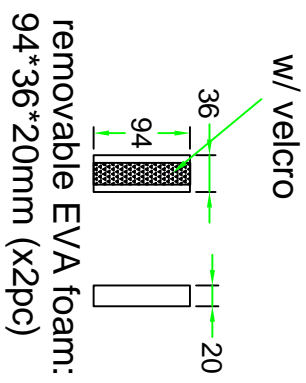

# RRCDJ3000DJMA9

D-D VIEW

E-E VIEW

SKU: RRCDJ3000DJMA9	BY:	ROAD READY CASES
UPC: NA	DATE:	
APPROVAL SIGNATURE:	DATE:	
DRAWING DATE: 03 / 14 / 2023	SCALE: 1:7	DRAWING NUMBER: 2/3
		REVISION: NA

# RRCDDJ3000DJMA9

A-A VIEW

TOP VIEW OF COVER

B-B VIEW

		SKU: RRCDDJ3000DJMA9	BY:
		UPC: NA	ROAD READY CASES
APPROVAL SIGNATURE:		DATE:	
DRAWING DATE: 03 / 14 / 2023	SCALE: 1:7	DRAWING NUMBER: 3/3	REVISION: NA