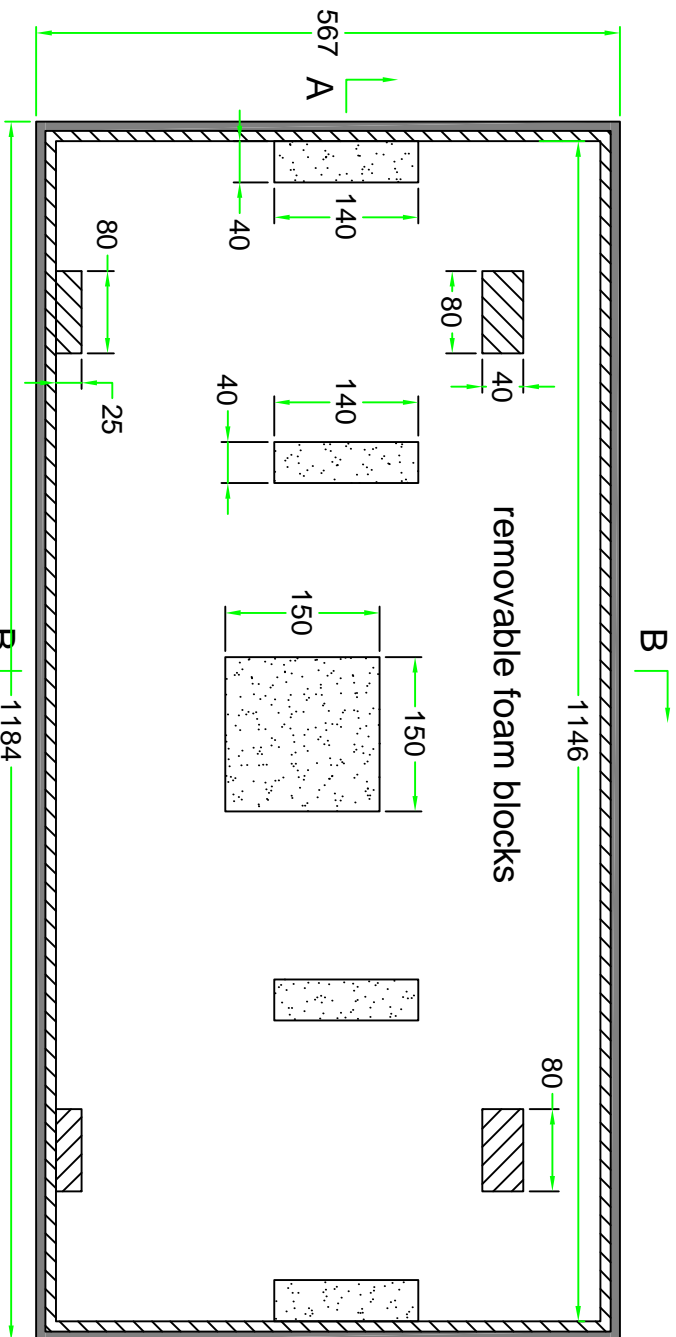

# RRCDJ3000DJMA9

D-D VIEW

E-E VIEW

SKU: RRCDJ3000DJMA9	BY:	ROAD READY CASES
UPC: NA	DATE:	
APPROVAL SIGNATURE:	DATE:	
DRAWING DATE: 03 / 14 / 2023	SCALE: 1:7	DRAWING NUMBER: 2/3
		REVISION: NA

# RRCDDJ3000DJMA9

A-A VIEW

TOP VIEW OF COVER

B-B VIEW

		SKU: RRCDDJ3000DJMA9	BY:
		UPC: NA	ROAD READY CASES
APPROVAL SIGNATURE:		DATE:	
DRAWING DATE: 03 / 14 / 2023	SCALE: 1:7	DRAWING NUMBER: 3/3	REVISION: NA