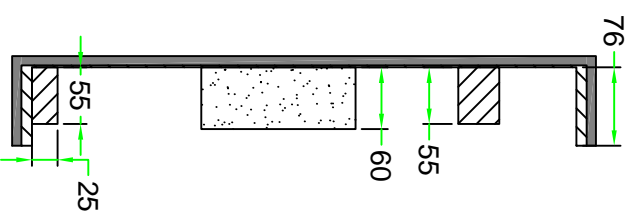

# RRCDDJ3000DJMA9

A-A VIEW

TOP VIEW OF COVER

B-B VIEW

		SKU: RRCDDJ3000DJMA9	BY:
		UPC: NA	ROAD READY CASES
APPROVAL SIGNATURE:		DATE:	
DRAWING DATE: 03 / 14 / 2023	SCALE: 1:7	DRAWING NUMBER: 3/3	REVISION: NA