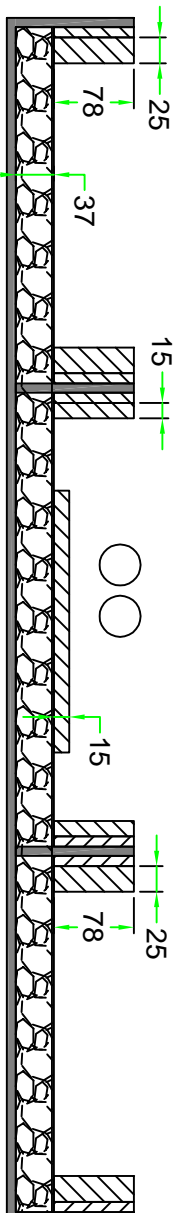

# RRCDJ3000DJMA9

FRONT VIEW

LEFT VIEW

BACK VIEW

RIGHT VIEW

TOP VIEW

BY: SKU: RRCDJ3000DJMA9

UPC: NA

APPROVAL SIGNATURE:

ROAD READY CASES

DATE:

DRAWING DATE: 03 / 14 / 2023

SCALE: 1:9

DRAWING NUMBER: 1/3

REVISION: NA

# RRCDJ3000DJMA9

D-D VIEW

E-E VIEW

SKU: RRCDJ3000DJMA9	BY:	ROAD READY CASES
UPC: NA	DATE:	
APPROVAL SIGNATURE:	DATE:	
DRAWING DATE: 03 / 14 / 2023	SCALE: 1:7	DRAWING NUMBER: 2/3
		REVISION: NA

# RRCDDJ3000DJMA9

A-A VIEW

TOP VIEW OF COVER

B-B VIEW

		SKU: RRCDDJ3000DJMA9	BY:
		UPC: NA	ROAD READY CASES
APPROVAL SIGNATURE:		DATE:	
DRAWING DATE: 03 / 14 / 2023	SCALE: 1:7	DRAWING NUMBER: 3/3	REVISION: NA