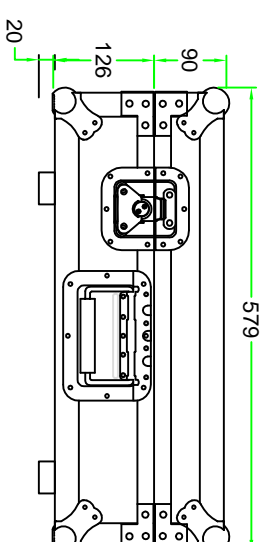

# RRCDJ3000DJMA9

FRONT VIEW

LEFT VIEW

BACK VIEW

RIGHT VIEW

TOP VIEW

BY: SKU: RRCDJ3000DJMA9

UPC: NA

# RRCDJ3000DJMA9

D-D VIEW

E-E VIEW

SKU: RRCDJ3000DJMA9	BY:	ROAD READY CASES
UPC: NA	DATE:	
APPROVAL SIGNATURE:	DATE:	
DRAWING DATE: 03 / 14 / 2023	SCALE: 1:7	DRAWING NUMBER: 2/3
		REVISION: NA

# RRCDDJ3000DJMA9

A-A VIEW

TOP VIEW OF COVER

B-B VIEW

		SKU: RRCDDJ3000DJMA9	BY:
		UPC: NA	ROAD READY CASES
APPROVAL SIGNATURE:		DATE:	
DRAWING DATE: 03 / 14 / 2023	SCALE: 1:7	DRAWING NUMBER: 3/3	REVISION: NA