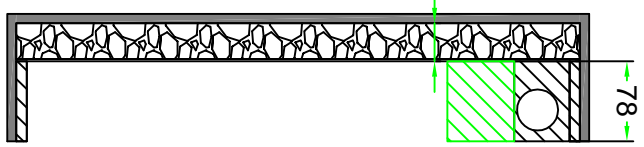

RRCDJ3000DJMA9

D-D VIEW

SKU: RRCDJ3000DJMA9	BY:	ROAD READY CASES
UPC: NA	DATE:	
APPROVAL SIGNATURE:	DATE:	
DRAWING DATE: 03 / 14 / 2023	SCALE: 1:7	DRAWING NUMBER: 2/3
		REVISION: NA