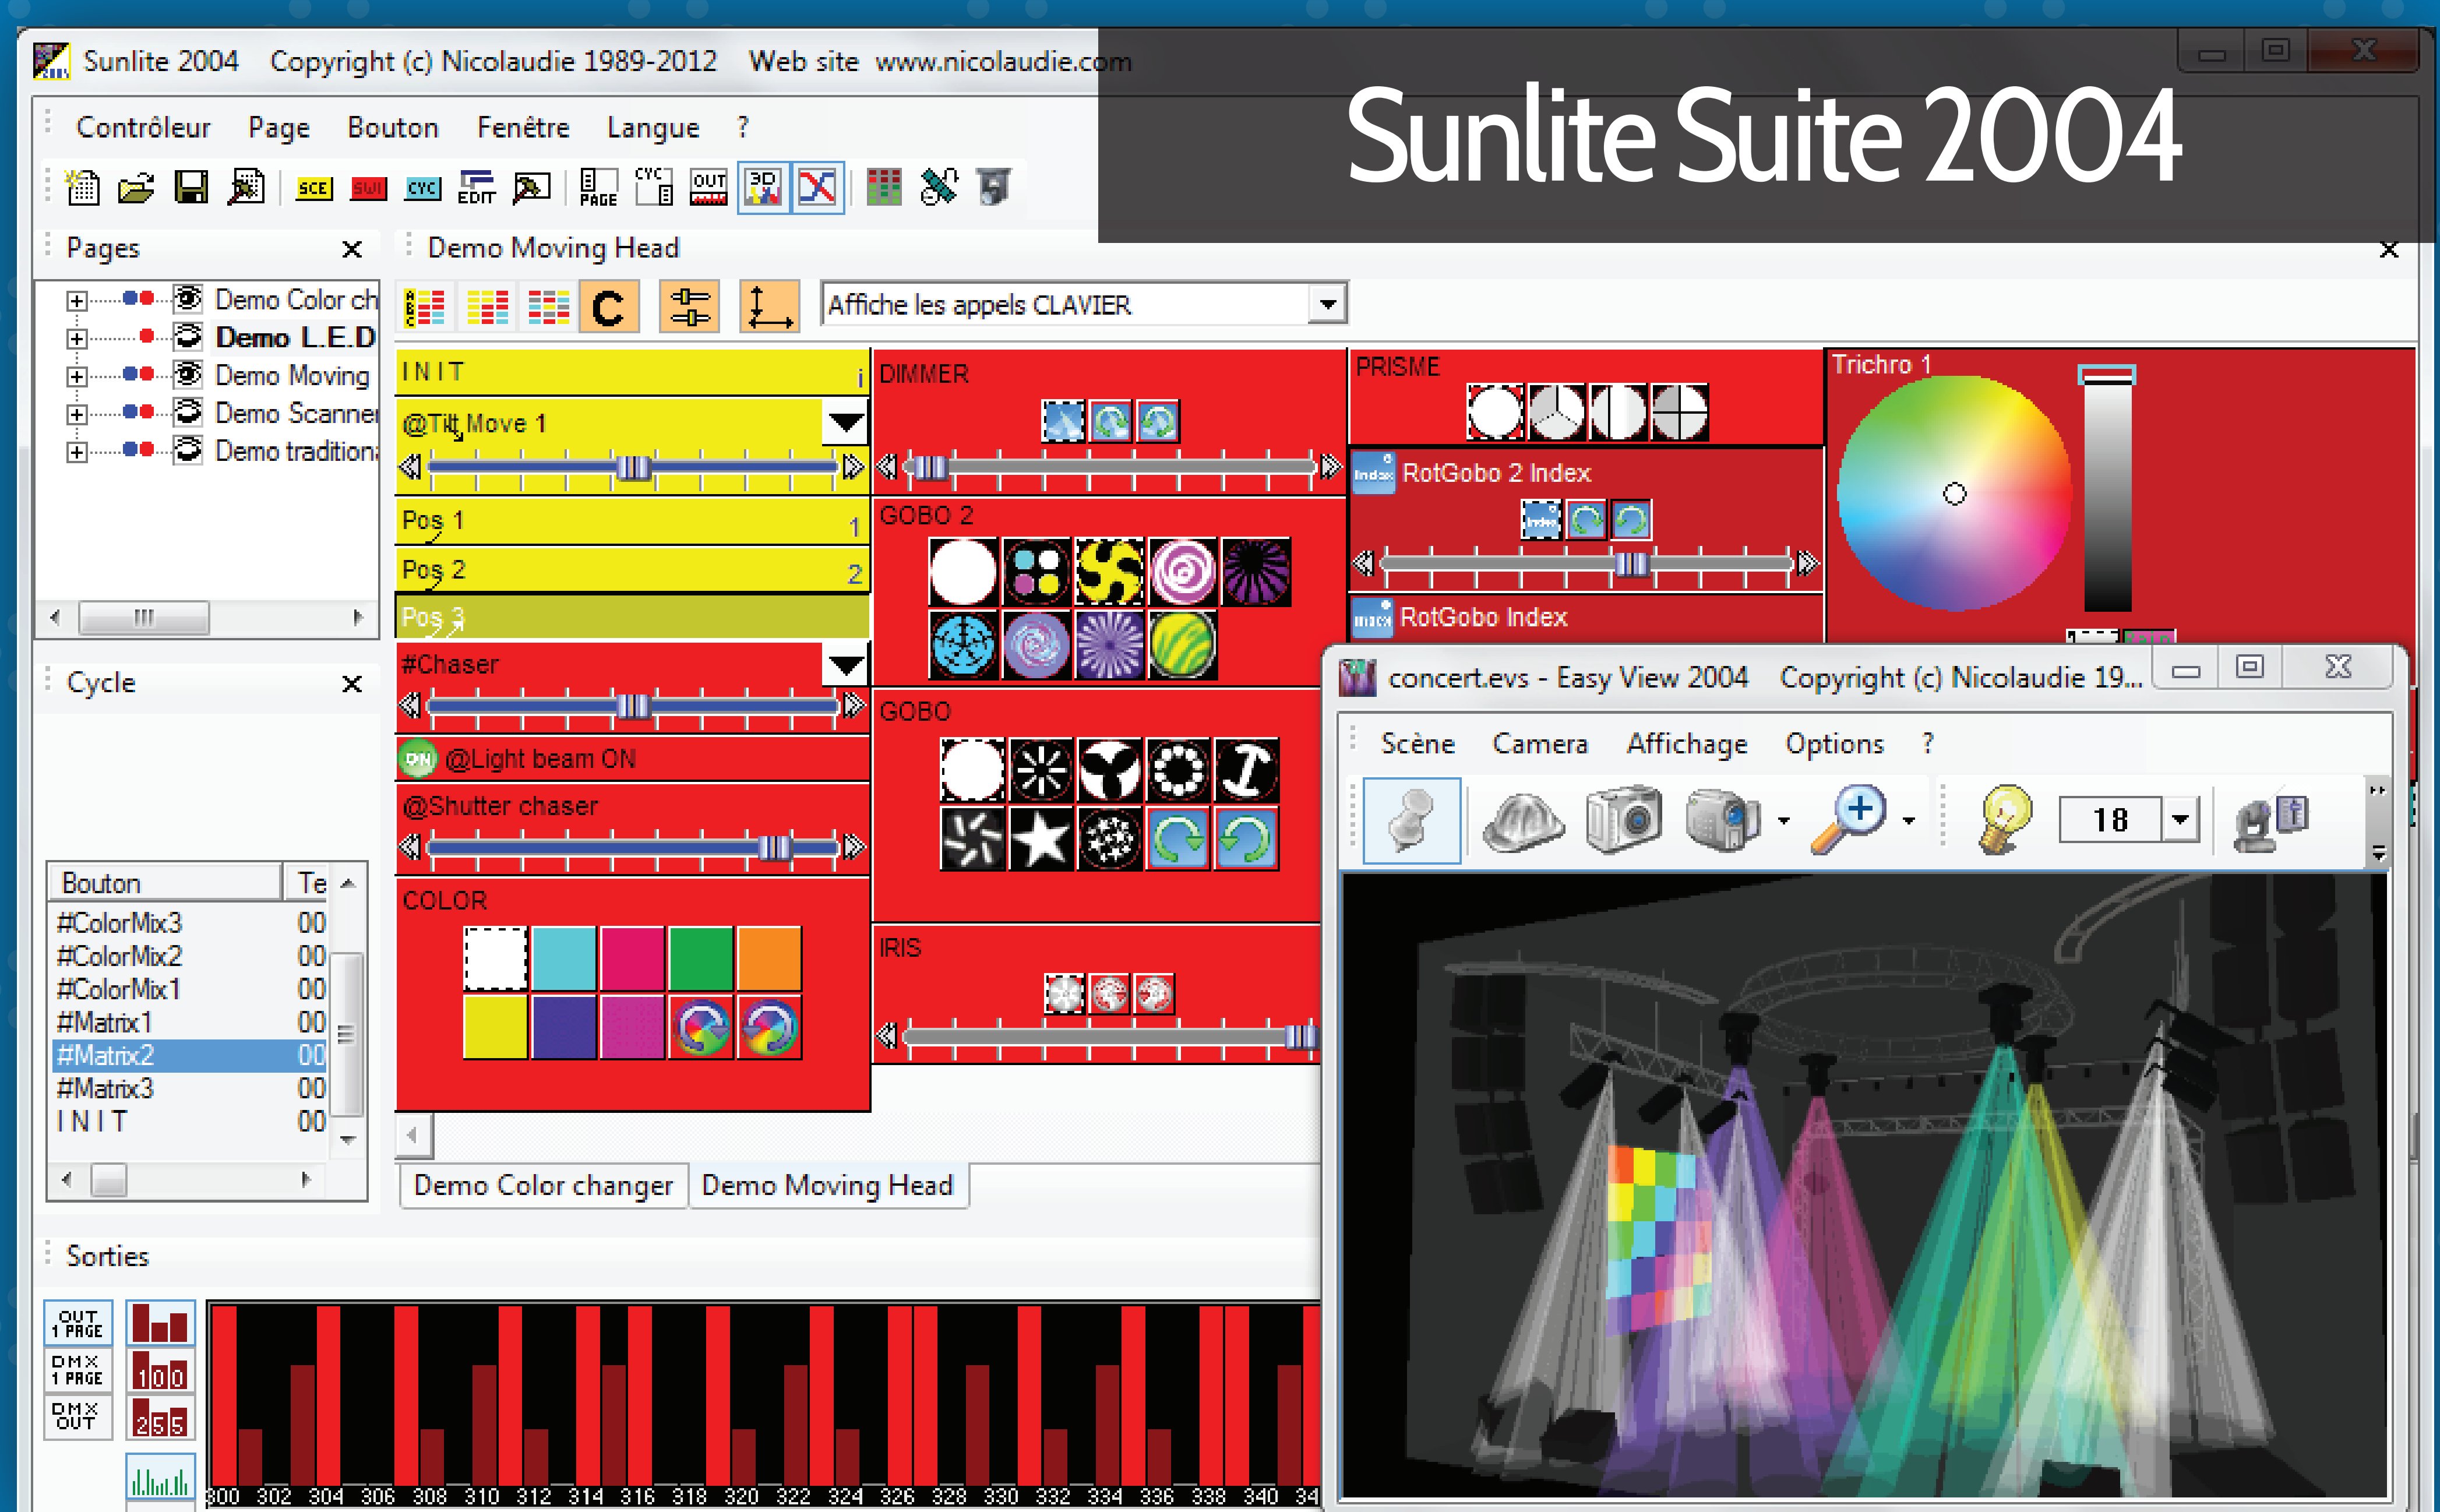

# SUSHI-DS \$39 only!

The world's most attractive DMX controller

=

+

+

+

[www.dmxsoft.com](http://www.dmxsoft.com)