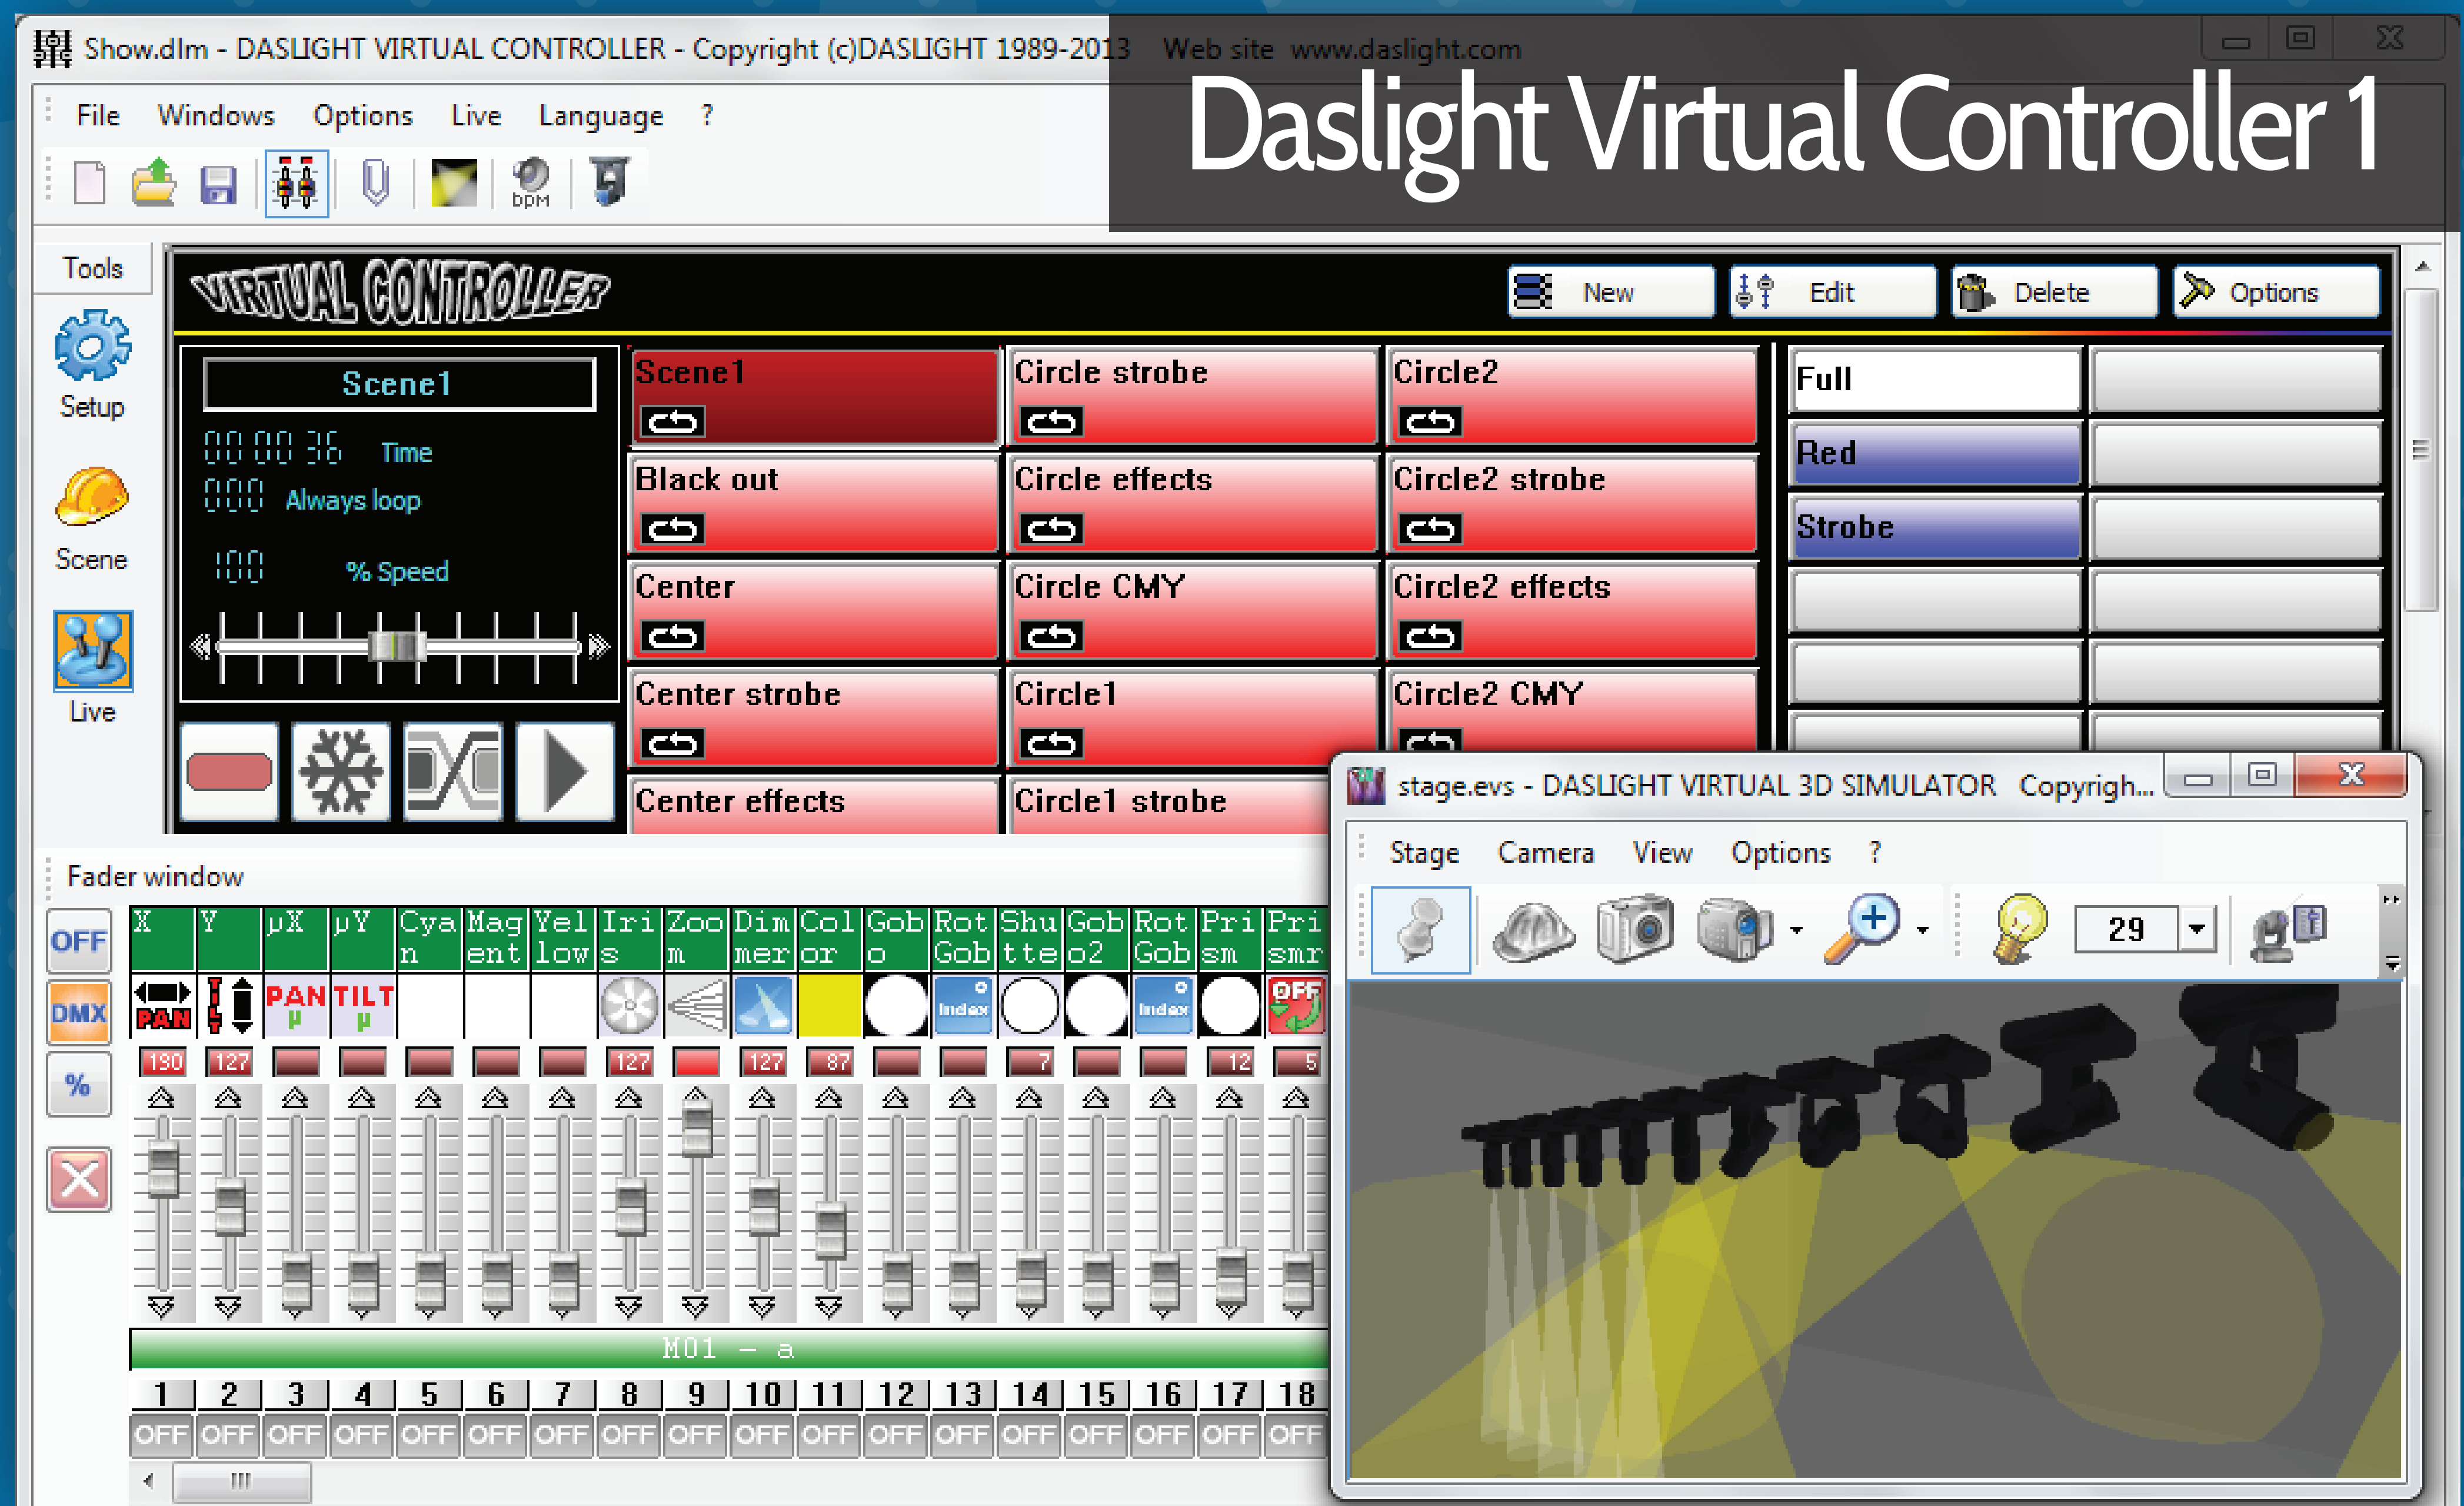

# SUSHI-DS \$39 only!

The world's most attractive DMX controller

=

+

+

+

[www.dmxsoft.com](http://www.dmxsoft.com)