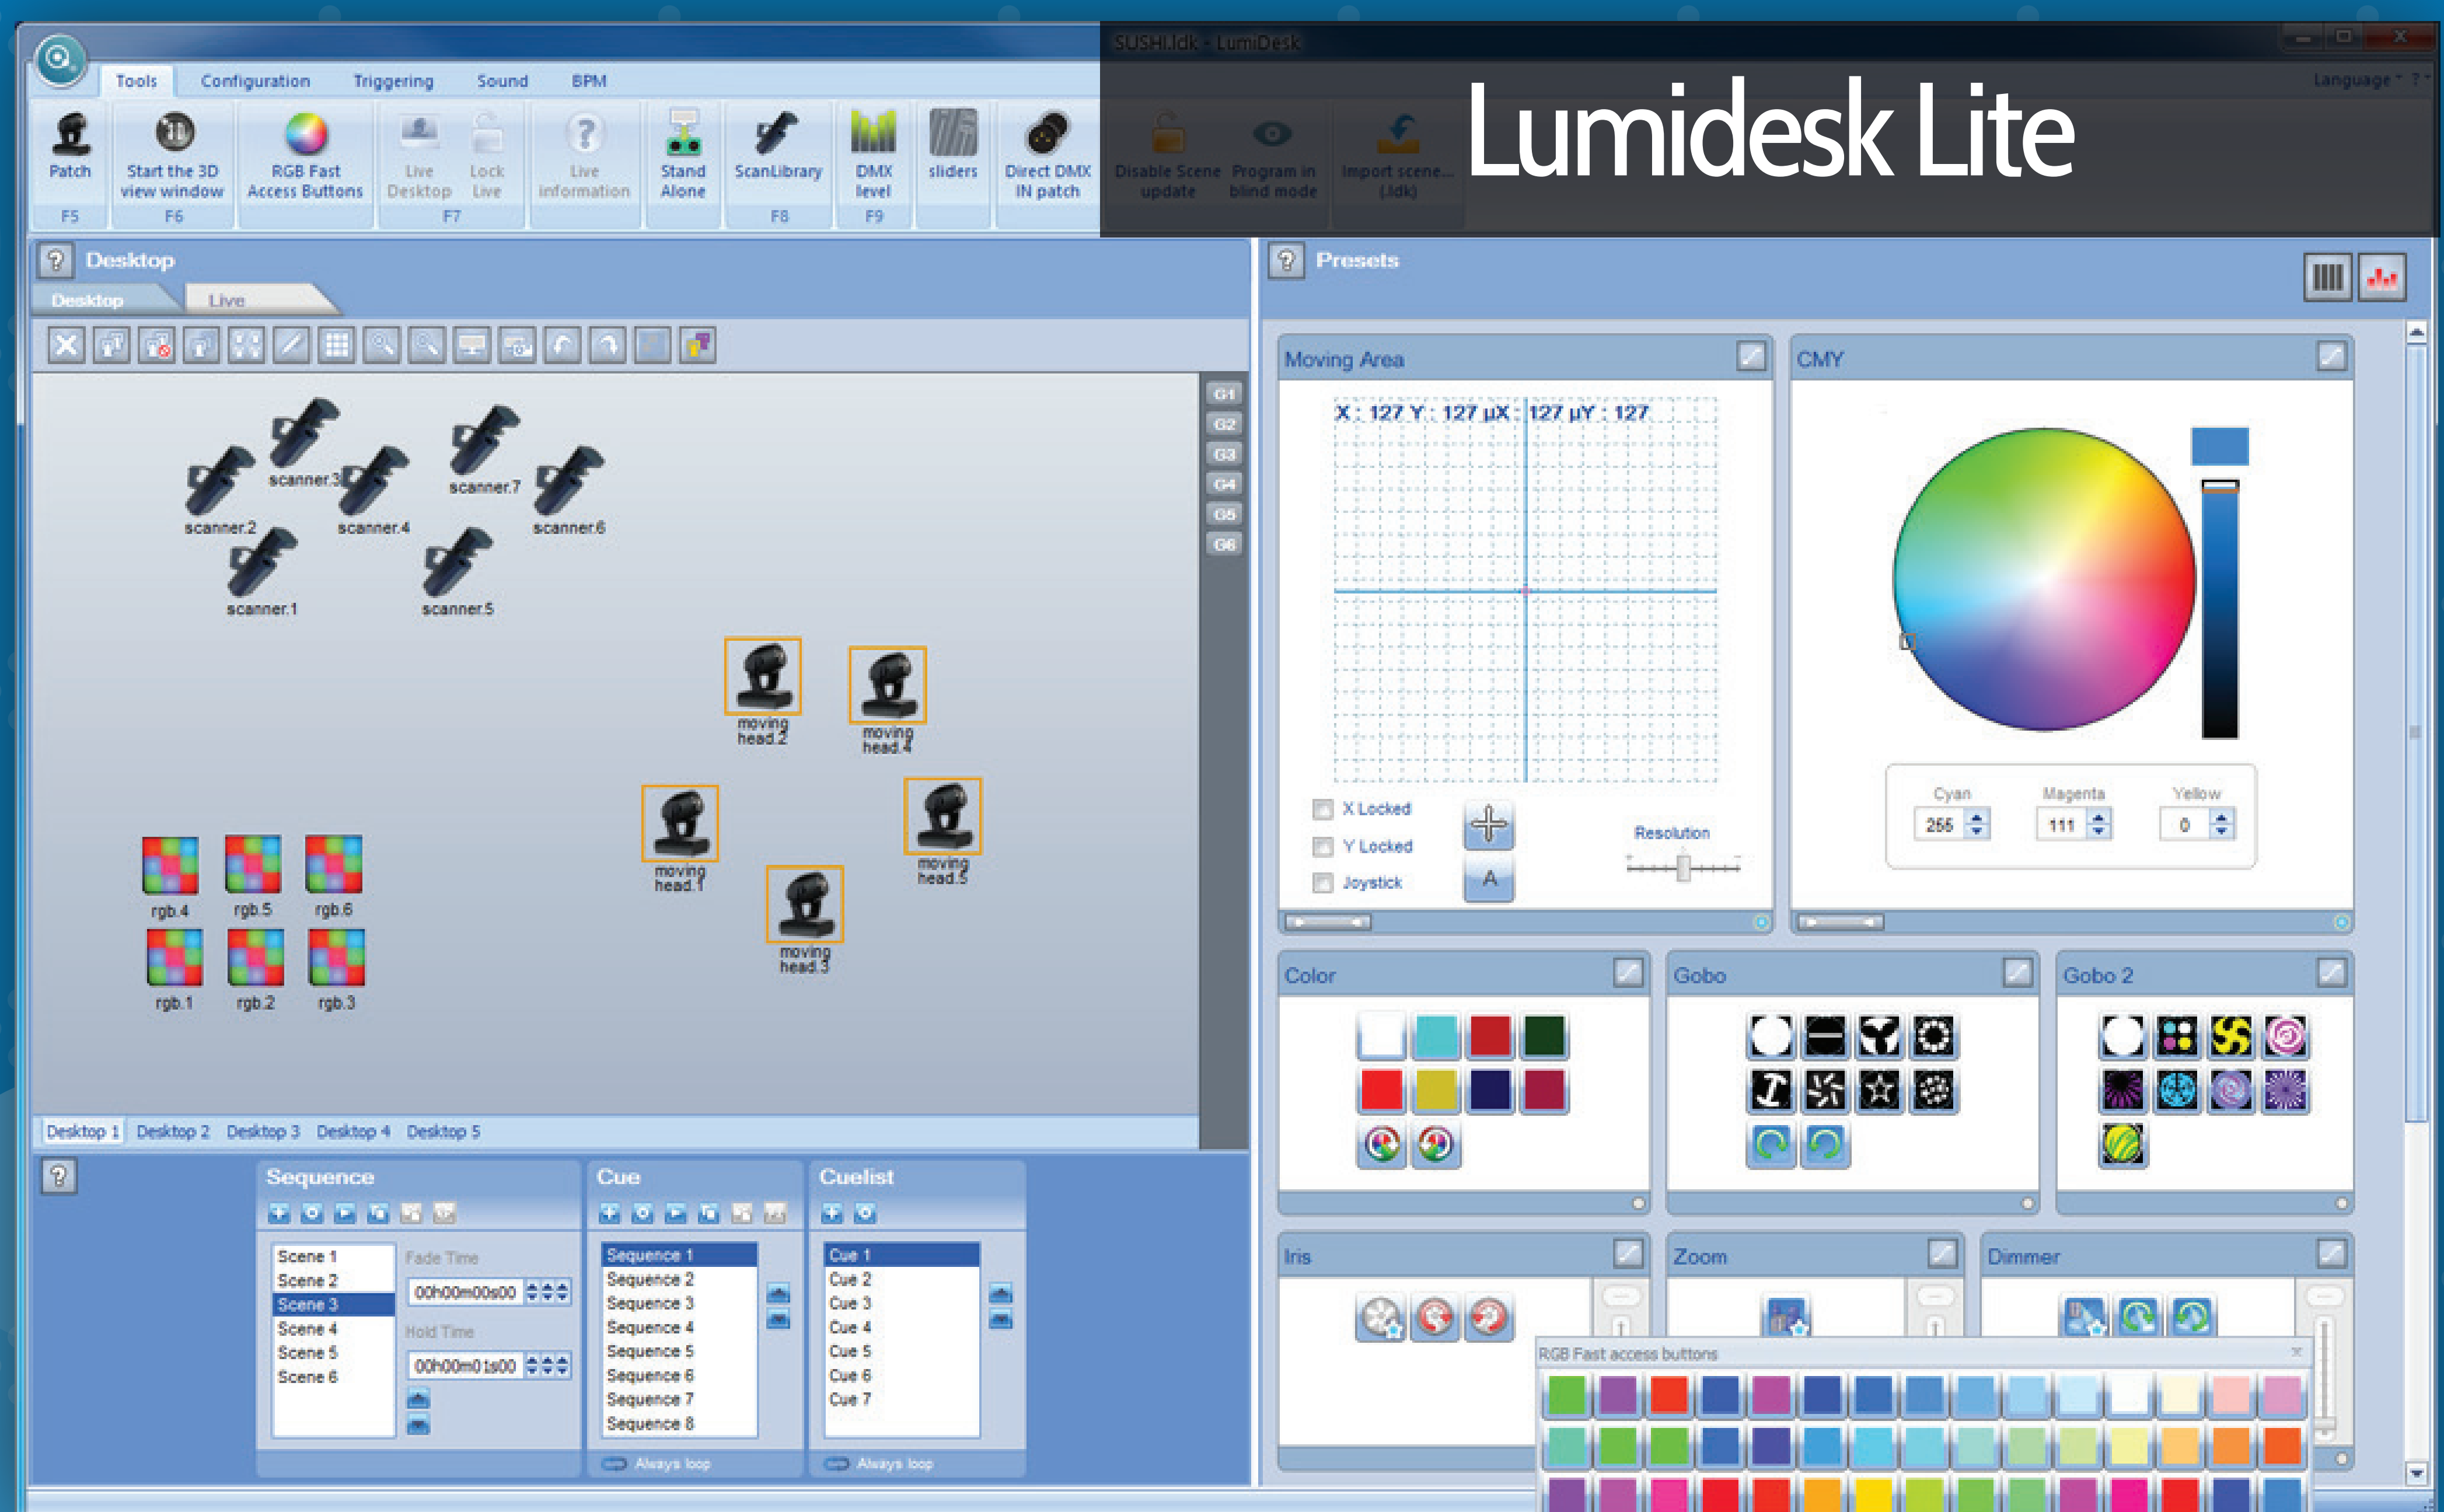

# SUSHI-DS \$39 only!

The world's most attractive DMX controller

=

+

+

+

[www.dmxsoft.com](http://www.dmxsoft.com)