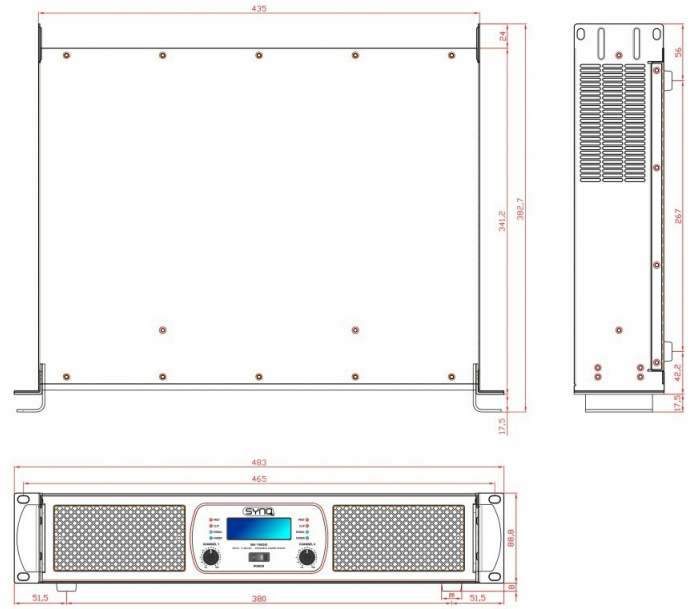

TECHNICAL SPECIFICATIONS

General : Application	DJ & Club, Stage & Rental
General : Series	SE
General : Dimensions (cm)	48.2 x 8.8 x 36.5
General : Weight (kg)	9.34
General : Color	black
General : Powerinput	AC 230V, 50Hz
General : Energy Label	No
General : Display	LCD
General : Fixation	19" rack mountable
General : RU	2U
General : IP rating	indoor
Audio : amplifier class	TD
Audio : min. frequency (Hz)	20
Audio : max. frequency (Hz)	20000
Audio : S/N ratio (> dB)	100
Audio : damping factor (>...)	800
Audio : max. output channels	2
Audio : Wrms 2Ω stereo, per channel	1200
Audio : Wrms 4Ω stereo, per channel	900
Audio : Wrms 8Ω stereo, per channel	600
Audio : Wrms 4Ω bridge	2400
Audio : Wrms 8Ω bridge	1800
Audio : functions	bridge mode, limiter
Connections : input	3 pin XLR, jack, PowerCon®
Connections : output	3 pin XLR, speakon
Brand	SYNQ
EANCode	5420025681094