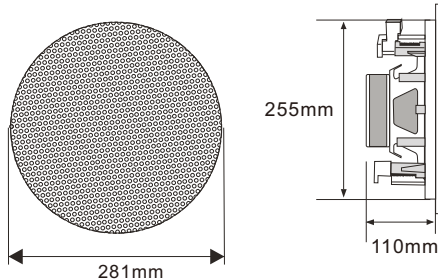

MODEL	CS-5	CS-6	CS-8
Power at 100V	5/10/20W; 40W at 8ohm	7.5/15/30W; 60W at 8ohm	10/20/40W; 80W at 8ohm
Power at 70V	2.5/5/10W; 40W at 8ohm	3.8/7.5/15W; 60W at 8ohm	5/10/20W; 80W at 8ohm
SPL(1W/1M)	89dB	90dB	90dB
Max SPL@ 1M	100dB	103dB	105dB
Freq. Response	80Hz-20KHz	50Hz-20KHz	50Hz-20KHz
Product Size	Dia 205x85mm	Dia 235x90mm	Dia 281x110mm
Cutout Size	Dia 180mm	Dia 205mm	Dia 255mm
Installation	In ceiling mounted	In ceiling mounted	In ceiling mounted
Enclosure Material	ABS	ABS	ABS
Weight	1.3Kg	1.8Kg	2.6Kg
Finish	White	White	White
Speakers	5" coaxial	6" coaxial	8" coaxial

Dimension:

CS-5

CS-6

CS-8

Mounting: