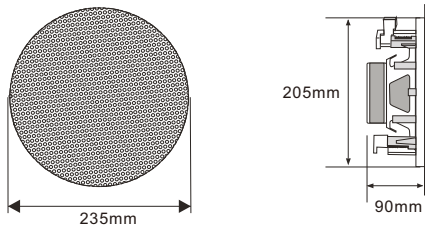

**CS-5
CS-6
CS-8**

Rimless Ceiling Loudspeaker

Features:

- ▶ ABS ceiling speaker with rimless design
- ▶ With 100V line transformer
- ▶ Coaxial speaker brings excellent sound quality for PA and BGM

Specification:

MODEL	CS-5	CS-6	CS-8
Power at 100V	5/10/20W; 40W at 8ohm	7.5/15/30W; 60W at 8ohm	10/20/40W; 80W at 8ohm
Power at 70V	2.5/5/10W; 40W at 8ohm	3.8/7.5/15W; 60W at 8ohm	5/10/20W; 80W at 8ohm
SPL(1W/1M)	89dB	90dB	90dB
Max SPL@ 1M	100dB	103dB	105dB
Freq. Response	80Hz-20KHz	50Hz-20KHz	50Hz-20KHz
Product Size	Dia 205x85mm	Dia 235x90mm	Dia 281x110mm
Cutout Size	Dia 180mm	Dia 205mm	Dia 255mm
Installation	In ceiling mounted	In ceiling mounted	In ceiling mounted
Enclosure Material	ABS	ABS	ABS
Weight	1.3Kg	1.8Kg	2.6Kg
Finish	White	White	White
Speakers	5" coaxial	6" coaxial	8" coaxial

Dimension:

CS-5

CS-6

CS-8

Mounting: