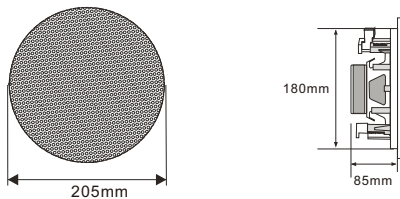

**CS-5
CS-6
CS-8**

Rimless Ceiling Loudspeaker

Features:

- ▶ ABS ceiling speaker with rimless design
- ▶ With 100V line transformer
- ▶ Coaxial speaker brings excellent sound quality for PA and BGM

Specification:

MODEL	CS-5	CS-6	CS-8
Power at 100V	5/10/20W; 40W at 8ohm	7.5/15/30W; 60W at 8ohm	10/20/40W; 80W at 8ohm
Power at 70V	2.5/5/10W; 40W at 8ohm	3.8/7.5/15W; 60W at 8ohm	5/10/20W; 80W at 8ohm
SPL(1W/1M)	89dB	90dB	90dB
Max SPL@ 1M	100dB	103dB	105dB
Freq. Response	80Hz-20KHz	50Hz-20KHz	50Hz-20KHz
Product Size	Dia 205x85mm	Dia 235x90mm	Dia 281x110mm
Cutout Size	Dia 180mm	Dia 205mm	Dia 255mm
Installation	In ceiling mounted	In ceiling mounted	In ceiling mounted
Enclosure Material	ABS	ABS	ABS
Weight	1.3Kg	1.8Kg	2.6Kg
Finish	White	White	White
Speakers	5" coaxial	6" coaxial	8" coaxial

Dimension:

CS-5

CS-6

CS-8

Mounting: