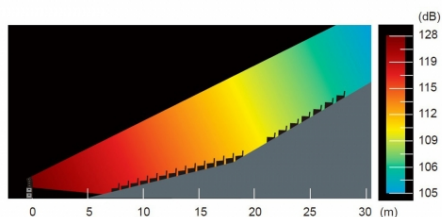

Visit product page

KOS SYSTEM 2

L006608

2

KOS System 2 Line Array system that includes 4 pcs KOS ABS Active Line Array speakers, 2 pcs KOS Sub Plywood professional active bandpass subwoofer 12 inches, On ground mode suitable for 150-200 audience people.