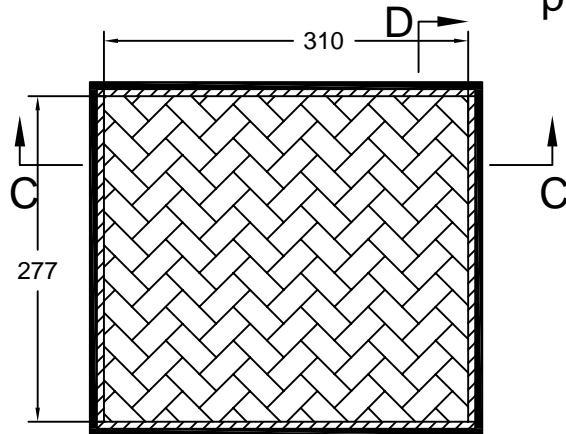

# RRFC101

FRONT VIEW

LEFT VIEW

BACK VIEW

RIGHT VIEW

TOP VIEW

Case w/ 5mm plywood

	SKU: RRFC101	BY:	ROAD READY CASES
	UPC: NA		
APPROVAL SIGNATURE:		DATE:	
DRAWING DATE:	SCALE:	DRAWING NUMBER:	REVISION:
08 / 26 / 2023	1:6	1/2	NA

# RRFC101

A-A VIEW

TOP VIEW OF COVER

B-B VIEW

C-C VIEW

Lined w/ 6mm EVA on sides  
and filled w/ 2pcs of 35mm  
pick-fit foam

TOP VIEW OF BASE

D-D VIEW