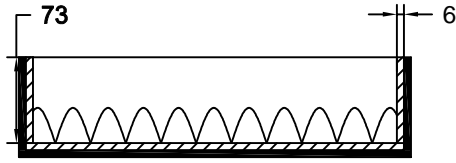

# RRFC101

FRONT VIEW

LEFT VIEW

BACK VIEW

RIGHT VIEW

TOP VIEW

Case w/ 5mm plywood

	SKU: RRFC101	BY:	ROAD READY CASES
	UPC: NA		
APPROVAL SIGNATURE:		DATE:	
DRAWING DATE:	SCALE:	DRAWING NUMBER:	REVISION:
08 / 26 / 2023	1:6	1/2	NA

# RRFC101

A-A VIEW

TOP VIEW OF COVER

B-B VIEW

C-C VIEW

Lined w/ 6mm EVA on sides  
and filled w/ 2pcs of 35mm  
pick-fit foam

TOP VIEW OF BASE

D-D VIEW