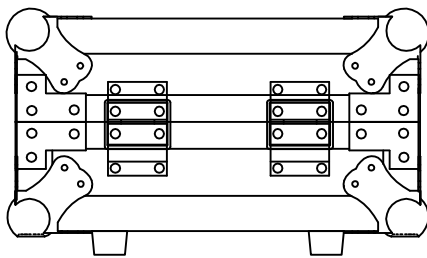

# RRFC101

FRONT VIEW

LEFT VIEW

BACK VIEW

RIGHT VIEW

TOP VIEW

Case w/ 5mm plywood

	SKU: RRFC101	BY:	ROAD READY CASES
	UPC: NA		
APPROVAL SIGNATURE:		DATE:	
DRAWING DATE:	SCALE:	DRAWING NUMBER:	REVISION:
08 / 26 / 2023	1:6	1/2	NA

# RRFC101

A-A VIEW

TOP VIEW OF COVER

B-B VIEW

C-C VIEW

Lined w/ 6mm EVA on sides  
and filled w/ 2pcs of 35mm  
pick-fit foam

TOP VIEW OF BASE

D-D VIEW

	SKU: RRFC101	BY:	ROAD READY CASES
	UPC: NA		
APPROVAL SIGNATURE:		DATE:	
DRAWING DATE:	SCALE:	DRAWING NUMBER:	REVISION:
08 / 26 / 2023	1:6	2/2	NA