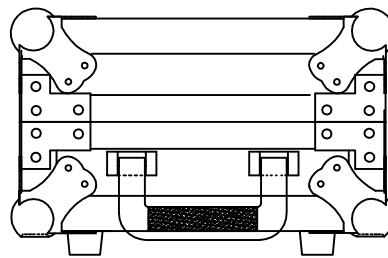

# RRFC101

FRONT VIEW

LEFT VIEW

BACK VIEW

RIGHT VIEW

TOP VIEW

Case w/ 5mm plywood

	SKU: RRFC101	BY:	ROAD READY CASES
	UPC: NA		
APPROVAL SIGNATURE:		DATE:	
DRAWING DATE:	SCALE:	DRAWING NUMBER:	REVISION:
08 / 26 / 2023	1:6	1/2	NA

# RRFC101

A-A VIEW

TOP VIEW OF COVER

B-B VIEW

C-C VIEW

Lined w/ 6mm EVA on sides  
and filled w/ 2pcs of 35mm  
pick-fit foam

TOP VIEW OF BASE

D-D VIEW