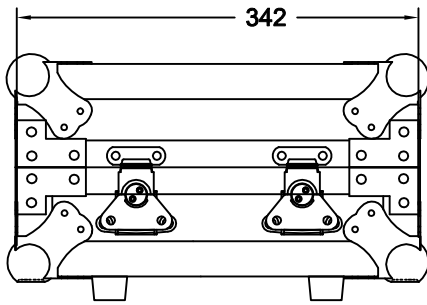

# RRFC101

FRONT VIEW

LEFT VIEW

BACK VIEW

RIGHT VIEW

TOP VIEW

Case w/ 5mm plywood

	SKU: RRFC101	BY:	ROAD READY CASES
	UPC: NA		
APPROVAL SIGNATURE:		DATE:	
DRAWING DATE:	SCALE:	DRAWING NUMBER:	REVISION:
08 / 26 / 2023	1:6	1/2	NA

# RRFC101

A-A VIEW

TOP VIEW OF COVER

B-B VIEW

C-C VIEW

Lined w/ 6mm EVA on sides  
and filled w/ 2pcs of 35mm  
pick-fit foam

TOP VIEW OF BASE

D-D VIEW

	SKU: RRFC101	BY:	ROAD READY CASES
	UPC: NA		
APPROVAL SIGNATURE:		DATE:	
DRAWING DATE:	SCALE:	DRAWING NUMBER:	REVISION:
08 / 26 / 2023	1:6	2/2	NA