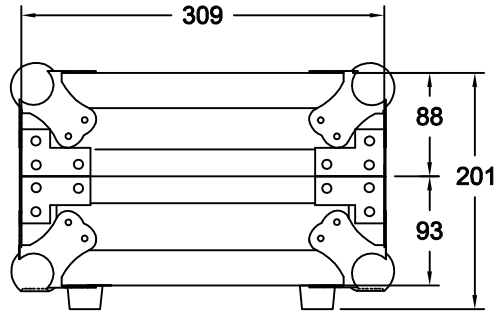

# RRFC101

FRONT VIEW

LEFT VIEW

BACK VIEW

RIGHT VIEW

TOP VIEW

Case w/ 5mm plywood

	SKU: RRFC101	BY:	ROAD READY CASES
	UPC: NA		
APPROVAL SIGNATURE:		DATE:	
DRAWING DATE:	SCALE:	DRAWING NUMBER:	REVISION:
08 / 26 / 2023	1:6	1/2	NA

# RRFC101

A-A VIEW

TOP VIEW OF COVER

B-B VIEW

C-C VIEW

Lined w/ 6mm EVA on sides  
and filled w/ 2pcs of 35mm  
pick-fit foam

TOP VIEW OF BASE

D-D VIEW

	SKU: RRFC101	BY:	ROAD READY CASES
	UPC: NA		
APPROVAL SIGNATURE:		DATE:	
DRAWING DATE:	SCALE:	DRAWING NUMBER:	REVISION:
08 / 26 / 2023	1:6	2/2	NA