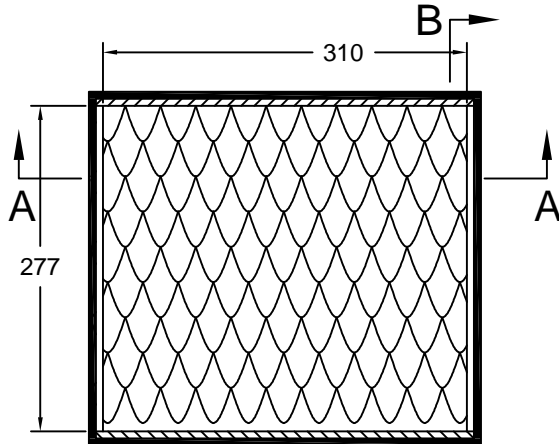

# RRFC101

FRONT VIEW

LEFT VIEW

BACK VIEW

RIGHT VIEW

TOP VIEW

Case w/ 5mm plywood

	SKU: RRFC101	BY:	ROAD READY CASES
	UPC: NA		
APPROVAL SIGNATURE:		DATE:	
DRAWING DATE:	SCALE:	DRAWING NUMBER:	REVISION:
08 / 26 / 2023	1:6	1/2	NA

# RRFC101

A-A VIEW

TOP VIEW OF COVER

B-B VIEW

C-C VIEW

Lined w/ 6mm EVA on sides  
and filled w/ 2pcs of 35mm  
pick-fit foam

TOP VIEW OF BASE

D-D VIEW