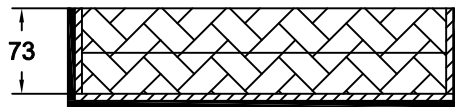

# RRFC101

A-A VIEW

TOP VIEW OF COVER

B-B VIEW

C-C VIEW

Lined w/ 6mm EVA on sides  
and filled w/ 2pcs of 35mm  
pick-fit foam

TOP VIEW OF BASE

D-D VIEW