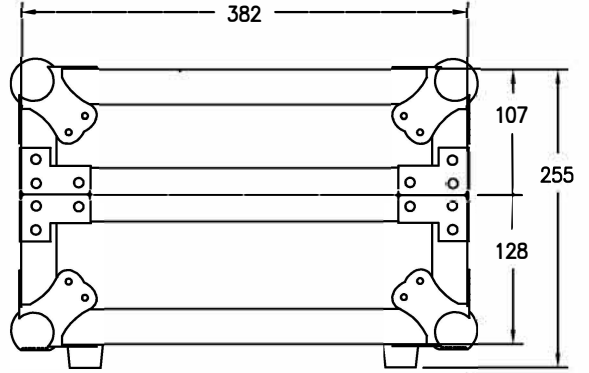

RRC-RRFC1-410X350X200

FRONT VIEW

LEFT VIEW

BACK VIEW

RIGHT VIEW

TOP VIEW

Case w/ 5mm plywood

	SKU : RRFC103	BY:	
	UPC : NA	ROAD READY CASES	
	APPROVAL SIGNATURE:	DATE:	
DRAWING DATE:	SCALE:	DRAWING NUMBER:	REVISION:
08 /26 / 2023	1:6	1/2	NA

RRC-RRFC1-410X350X200

A-A VIEW

TOP VIEW OF COVER

B-B VIEW

C-C VIEW

Lined w/ 6mm EVA on sides
and filled w/ 3 pcs of 35mm
pick-fit foam

TOP VIEW OF BASE

D-D VIEW