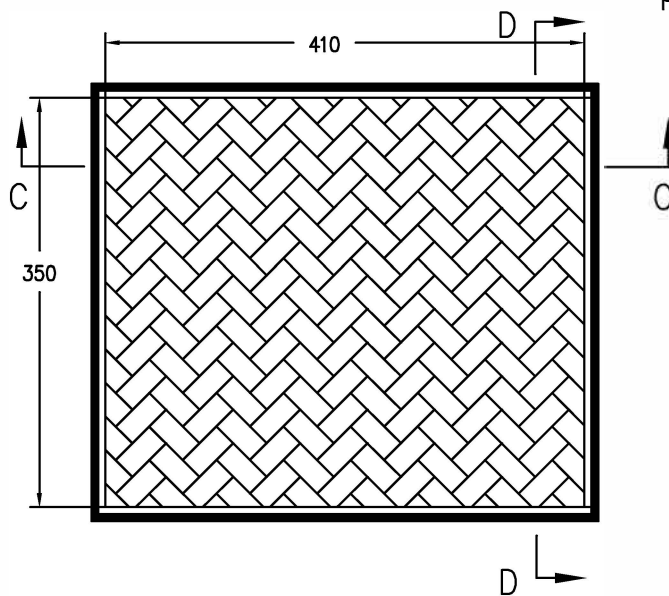

RRC-RRFC1-410X350X200

FRONT VIEW

LEFT VIEW

BACK VIEW

RIGHT VIEW

TOP VIEW

Case w/ 5mm plywood

	SKU : RRFC103	BY:	
	UPC : NA	ROAD READY CASES	
	APPROVAL SIGNATURE:	DATE:	
DRAWING DATE:	SCALE:	DRAWING NUMBER:	REVISION:
08 /26 / 2023	1:6	1/2	NA

RRC-RRFC1-410X350X200

A-A VIEW

TOP VIEW OF COVER

B-B VIEW

C-C VIEW

Lined w/ 6mm EVA on sides
and filled w/ 3 pcs of 35mm
pick-fit foam

TOP VIEW OF BASE

D-D VIEW