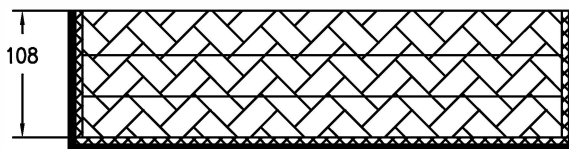

RRC-RRFC1-410X350X200

FRONT VIEW

LEFT VIEW

BACK VIEW

RIGHT VIEW

TOP VIEW

Case w/ 5mm plywood

	SKU : RRFC103	BY:	
	UPC : NA	ROAD READY CASES	
	APPROVAL SIGNATURE:	DATE:	
DRAWING DATE:	SCALE:	DRAWING NUMBER:	REVISION:
08 /26 / 2023	1:6	1/2	NA

RRC-RRFC1-410X350X200

A-A VIEW

TOP VIEW OF COVER

B-B VIEW

C-C VIEW

Lined w/ 6mm EVA on sides
and filled w/ 3 pcs of 35mm
pick-fit foam

TOP VIEW OF BASE

D-D VIEW