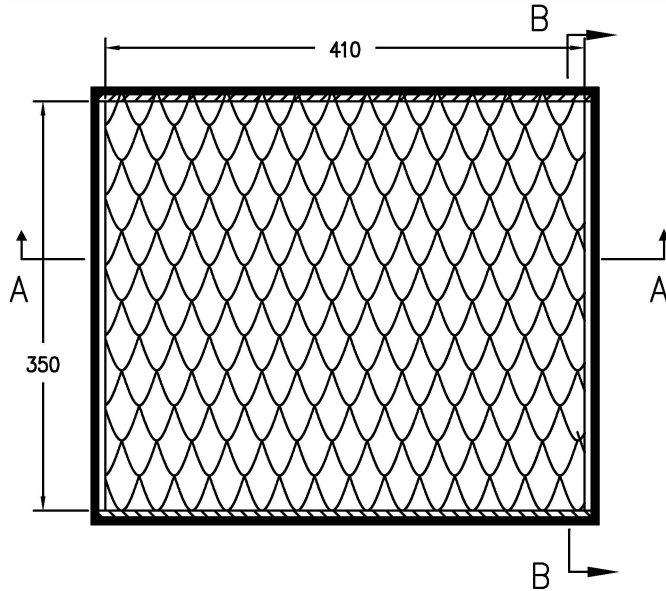

RRC-RRFC1-410X350X200

FRONT VIEW

LEFT VIEW

BACK VIEW

RIGHT VIEW

TOP VIEW

Case w/ 5mm plywood

	SKU : RRFC103	BY:	
	UPC : NA	ROAD READY CASES	
	APPROVAL SIGNATURE:	DATE:	
DRAWING DATE:	SCALE:	DRAWING NUMBER:	REVISION:
08 /26 / 2023	1:6	1/2	NA

RRC-RRFC1-410X350X200

A-A VIEW

TOP VIEW OF COVER

B-B VIEW

C-C VIEW

Lined w/ 6mm EVA on sides
and filled w/ 3 pcs of 35mm
pick-fit foam

TOP VIEW OF BASE

D-D VIEW