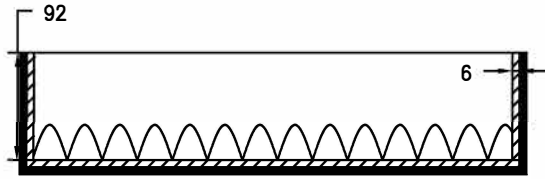

RRC-RRFC1-410X350X200

FRONT VIEW

LEFT VIEW

BACK VIEW

RIGHT VIEW

TOP VIEW

Case w/ 5mm plywood

	SKU : RRFC103	BY:	
	UPC : NA	ROAD READY CASES	
	APPROVAL SIGNATURE:	DATE:	
DRAWING DATE:	SCALE:	DRAWING NUMBER:	REVISION:
08 /26 / 2023	1:6	1/2	NA

RRC-RRFC1-410X350X200

A-A VIEW

TOP VIEW OF COVER

B-B VIEW

C-C VIEW

Lined w/ 6mm EVA on sides
and filled w/ 3 pcs of 35mm
pick-fit foam

TOP VIEW OF BASE

D-D VIEW