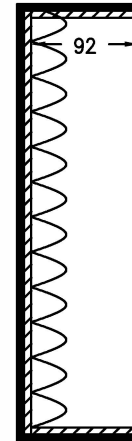

RRC-RRFC1-410X350X200

FRONT VIEW

LEFT VIEW

BACK VIEW

RIGHT VIEW

TOP VIEW

Case w/ 5mm plywood

	SKU : RRFC103	BY:	
	UPC : NA	ROAD READY CASES	
	APPROVAL SIGNATURE:	DATE:	
DRAWING DATE:	SCALE:	DRAWING NUMBER:	REVISION:
08 /26 / 2023	1:6	1/2	NA

RRC-RRFC1-410X350X200

A-A VIEW

TOP VIEW OF COVER

B-B VIEW

C-C VIEW

Lined w/ 6mm EVA on sides
and filled w/ 3 pcs of 35mm
pick-fit foam

TOP VIEW OF BASE

D-D VIEW