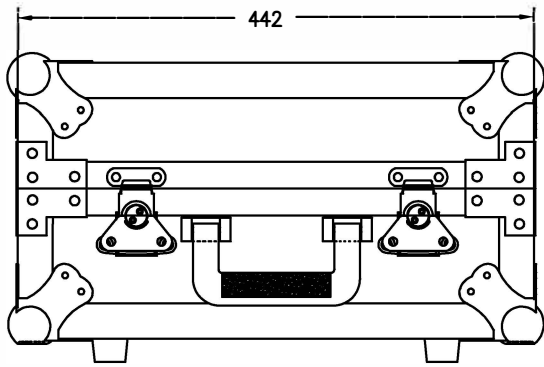

RRC-RRFC1-410X350X200

FRONT VIEW

LEFT VIEW

BACK VIEW

RIGHT VIEW

TOP VIEW

Case w/ 5mm plywood

	SKU : RRFC103	BY:	
	UPC : NA	ROAD READY CASES	
	APPROVAL SIGNATURE:	DATE:	
DRAWING DATE:	SCALE:	DRAWING NUMBER:	REVISION:
08 /26 / 2023	1:6	1/2	NA

RRC-RRFC1-410X350X200

A-A VIEW

TOP VIEW OF COVER

B-B VIEW

C-C VIEW

Lined w/ 6mm EVA on sides
and filled w/ 3 pcs of 35mm
pick-fit foam

TOP VIEW OF BASE

D-D VIEW