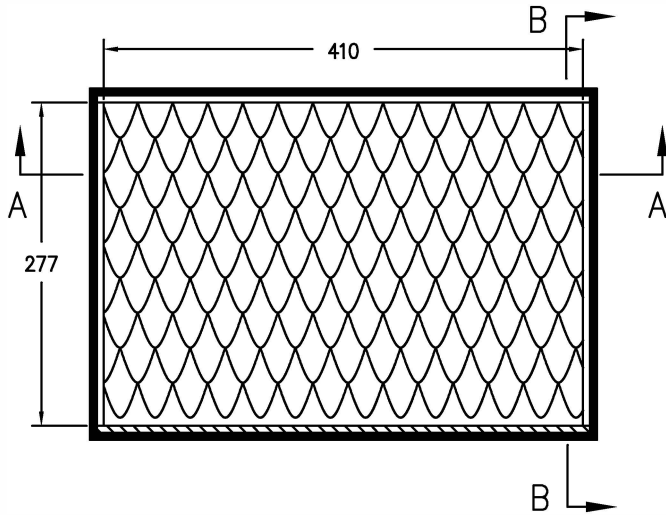

RRC-RRFC1-410X277X200

FRONT VIEW

LEFT VIEW

BACK VIEW

RIGHT VIEW

TOP VIEW

Case w/ 5mm plywood

	SKU : RRFC104	BY:	
	UPC : NA	ROAD READY CASES	
	APPROVAL SIGNATURE:	DATE:	
DRAWING DATE:	SCALE:	DRAWING NUMBER:	REVISION:
08 / 28 / 2023	1:6	1/2	NA

RRC-RRFC1-410X277X200

A-A VIEW

TOP VIEW OF COVER

B-B VIEW

C-C VIEW

Lined w/ 6mm EVA on sides
and filled w/ 3 pcs of 35mm
pick-fit foam

TOP VIEW OF BASE

D-D VIEW