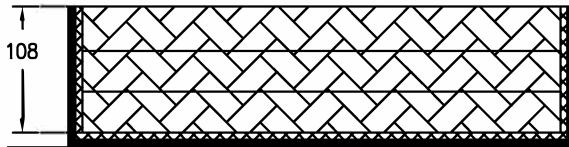

RRC-RRFC1-410X277X200

FRONT VIEW

LEFT VIEW

BACK VIEW

RIGHT VIEW

TOP VIEW

Case w/ 5mm plywood

	SKU : RRFC104	BY:	
	UPC : NA	ROAD READY CASES	
	APPROVAL SIGNATURE:	DATE:	
DRAWING DATE:	SCALE:	DRAWING NUMBER:	REVISION:
08 / 28 / 2023	1:6	1/2	NA

RRC-RRFC1-410X277X200

A-A VIEW

TOP VIEW OF COVER

B-B VIEW

C-C VIEW

Lined w/ 6mm EVA on sides
and filled w/ 3 pcs of 35mm
pick-fit foam

TOP VIEW OF BASE

D-D VIEW