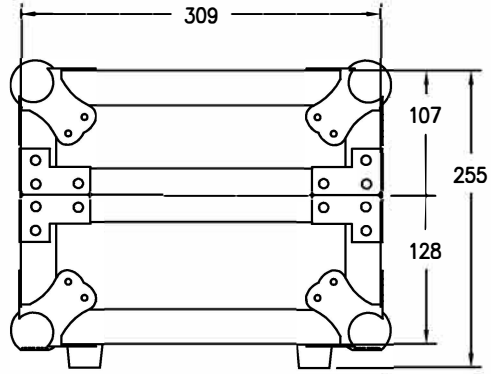

RRC-RRFC1-410X277X200

FRONT VIEW

LEFT VIEW

BACK VIEW

RIGHT VIEW

TOP VIEW

Case w/ 5mm plywood

	SKU : RRFC104	BY:	
	UPC : NA	ROAD READY CASES	
	APPROVAL SIGNATURE:	DATE:	
DRAWING DATE:	SCALE:	DRAWING NUMBER:	REVISION:
08 / 28 / 2023	1:6	1/2	NA

RRC-RRFC1-410X277X200

A-A VIEW

TOP VIEW OF COVER

B-B VIEW

C-C VIEW

Lined w/ 6mm EVA on sides
and filled w/ 3 pcs of 35mm
pick-fit foam

TOP VIEW OF BASE

D-D VIEW