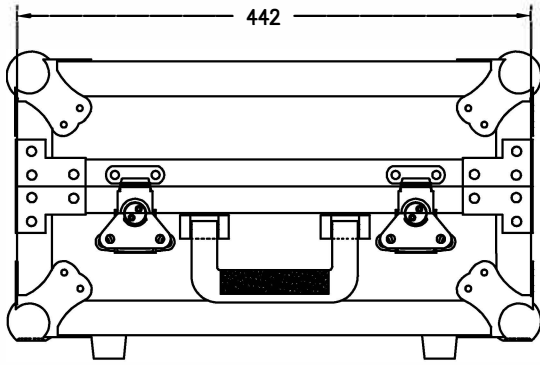

RRC-RRFC1-410X277X200

FRONT VIEW

LEFT VIEW

BACK VIEW

RIGHT VIEW

TOP VIEW

Case w/ 5mm plywood

	SKU : RRFC104	BY:	
	UPC : NA	ROAD READY CASES	
	APPROVAL SIGNATURE:	DATE:	
DRAWING DATE:	SCALE:	DRAWING NUMBER:	REVISION:
08 / 28 / 2023	1:6	1/2	NA

RRC-RRFC1-410X277X200

A-A VIEW

TOP VIEW OF COVER

B-B VIEW

C-C VIEW

Lined w/ 6mm EVA on sides
and filled w/ 3 pcs of 35mm
pick-fit foam

TOP VIEW OF BASE

D-D VIEW