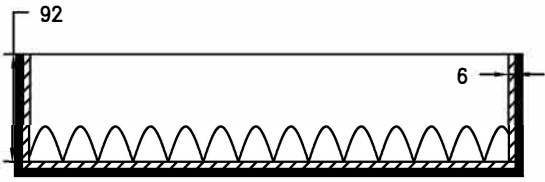

RRC-RRFC1-410X277X200

FRONT VIEW

LEFT VIEW

BACK VIEW

RIGHT VIEW

TOP VIEW

Case w/ 5mm plywood

	SKU : RRFC104	BY:	
	UPC : NA	ROAD READY CASES	
	APPROVAL SIGNATURE:	DATE:	
DRAWING DATE:	SCALE:	DRAWING NUMBER:	REVISION:
08 / 28 / 2023	1:6	1/2	NA

RRC-RRFC1-410X277X200

A-A VIEW

TOP VIEW OF COVER

B-B VIEW

C-C VIEW

Lined w/ 6mm EVA on sides
and filled w/ 3 pcs of 35mm
pick-fit foam

TOP VIEW OF BASE

D-D VIEW