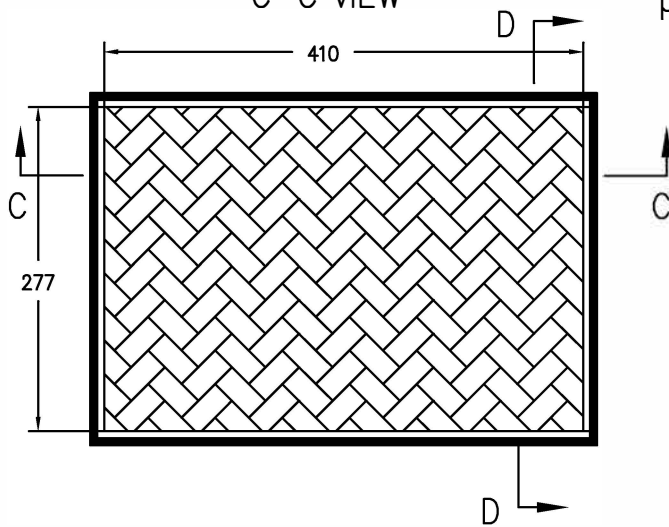

RRC-RRFC1-410X277X200

FRONT VIEW

LEFT VIEW

BACK VIEW

RIGHT VIEW

TOP VIEW

Case w/ 5mm plywood

	SKU : RRFC104	BY:	
	UPC : NA	ROAD READY CASES	
	APPROVAL SIGNATURE:	DATE:	
DRAWING DATE:	SCALE:	DRAWING NUMBER:	REVISION:
08 / 28 / 2023	1:6	1/2	NA

RRC-RRFC1-410X277X200

A-A VIEW

TOP VIEW OF COVER

B-B VIEW

C-C VIEW

Lined w/ 6mm EVA on sides
and filled w/ 3 pcs of 35mm
pick-fit foam

TOP VIEW OF BASE

D-D VIEW