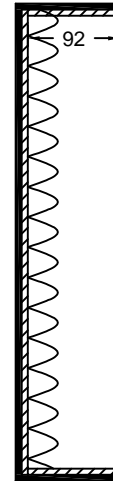

# RRC-RRFC1-610X450X200

FRONT VIEW

LEFT VIEW

BACK VIEW

RIGHT VIEW

TOP VIEW

Case w/ 5mm plywood

	SKU: RRFC106	BY:	ROAD READY CASES	
	UPC: NA			
	APPROVAL SIGNATURE:		DATE:	
	DRAWING DATE:	SCALE:	DRAWING NUMBER:	REVISION:
08 / 26 / 2023	1:7	1/2	NA	

# RRC-RRFC1-610X450X200

A-A VIEW

TOP VIEW OF COVER

B-B VIEW

C-C VIEW

Lined w/ 6mm EVA on sides  
and filled w/ 3 pcs of 35mm  
pick-fit foam

TOP VIEW OF BASE

D-D VIEW

	SKU: RRFC106	BY:	ROAD READY CASES
	UPC: NA	DATE:	
APPROVAL SIGNATURE:		DATE:	
DRAWING DATE:	SCALE:	DRAWING NUMBER:	REVISION:
08 / 26 / 2023	1:7	2/2	NA