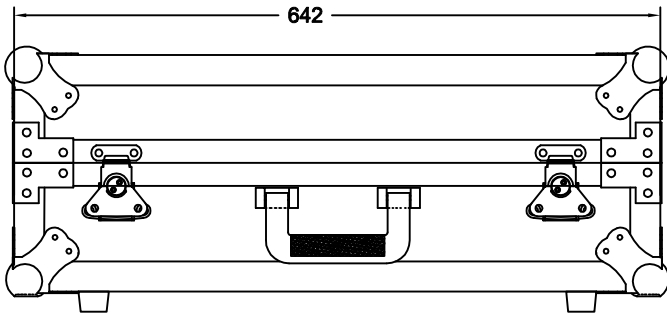

# RRC-RRFC1-610X450X200

FRONT VIEW

LEFT VIEW

BACK VIEW

RIGHT VIEW

TOP VIEW

Case w/ 5mm plywood

	SKU: RRFC106	BY:	ROAD READY CASES	
	UPC: NA			
	APPROVAL SIGNATURE:		DATE:	
	DRAWING DATE:	SCALE:	DRAWING NUMBER:	REVISION:
08 / 26 / 2023	1:7	1/2	NA	

# RRC-RRFC1-610X450X200

A-A VIEW

TOP VIEW OF COVER

B-B VIEW

C-C VIEW

Lined w/ 6mm EVA on sides  
and filled w/ 3 pcs of 35mm  
pick-fit foam

TOP VIEW OF BASE

D-D VIEW

	SKU: RRFC106	BY:	ROAD READY CASES
	UPC: NA	DATE:	
APPROVAL SIGNATURE:		DATE:	
DRAWING DATE:	SCALE:	DRAWING NUMBER:	REVISION:
08 / 26 / 2023	1:7	2/2	NA