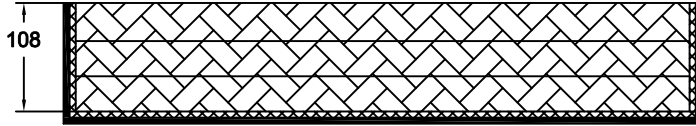

# RRC-RRFC1-610X450X200

A-A VIEW

TOP VIEW OF COVER

B-B VIEW

C-C VIEW

Lined w/ 6mm EVA on sides  
and filled w/ 3 pcs of 35mm  
pick-fit foam

TOP VIEW OF BASE

D-D VIEW