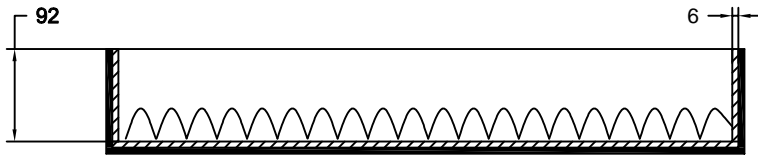

# RRC-RRFC1-610X450X200

FRONT VIEW

LEFT VIEW

BACK VIEW

RIGHT VIEW

TOP VIEW

Case w/ 5mm plywood

	SKU: RRFC106	BY:	ROAD READY CASES	
	UPC: NA			
	APPROVAL SIGNATURE:		DATE:	
	DRAWING DATE:	SCALE:	DRAWING NUMBER:	REVISION:
08 / 26 / 2023	1:7	1/2	NA	

# RRC-RRFC1-610X450X200

A-A VIEW

TOP VIEW OF COVER

B-B VIEW

C-C VIEW

Lined w/ 6mm EVA on sides  
and filled w/ 3 pcs of 35mm  
pick-fit foam

TOP VIEW OF BASE

D-D VIEW