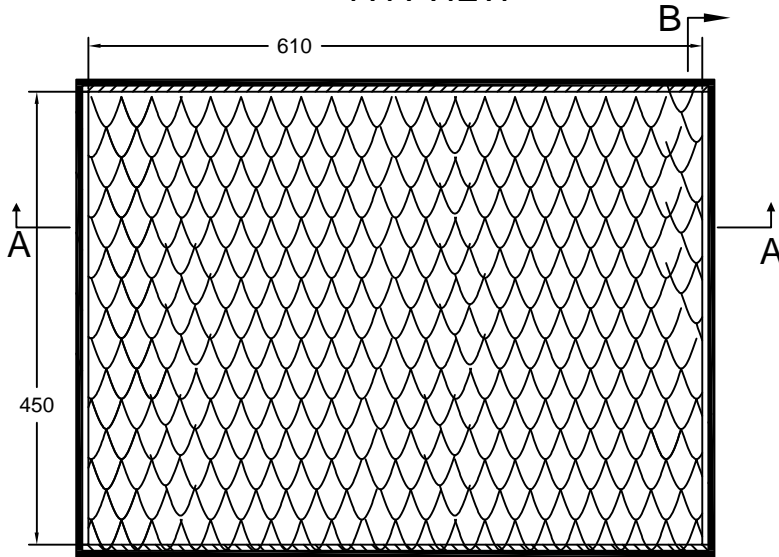

# RRC-RRFC1-610X450X200

FRONT VIEW

LEFT VIEW

BACK VIEW

RIGHT VIEW

TOP VIEW

Case w/ 5mm plywood

	SKU: RRFC106	BY:	ROAD READY CASES	
	UPC: NA			
	APPROVAL SIGNATURE:		DATE:	
	DRAWING DATE:	SCALE:	DRAWING NUMBER:	REVISION:
08 / 26 / 2023	1:7	1/2	NA	

# RRC-RRFC1-610X450X200

A-A VIEW

TOP VIEW OF COVER

B-B VIEW

C-C VIEW

Lined w/ 6mm EVA on sides  
and filled w/ 3 pcs of 35mm  
pick-fit foam

TOP VIEW OF BASE

D-D VIEW

	SKU: RRFC106	BY:	ROAD READY CASES
	UPC: NA	DATE:	
APPROVAL SIGNATURE:		DATE:	
DRAWING DATE:	SCALE:	DRAWING NUMBER:	REVISION:
08 / 26 / 2023	1:7	2/2	NA