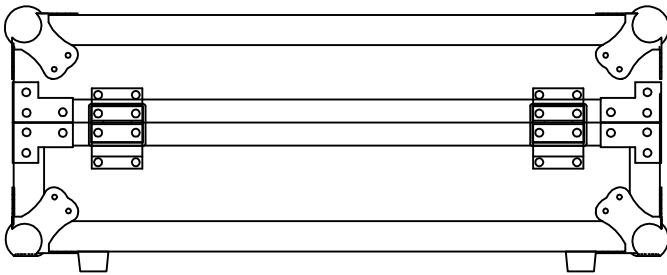

# RRC-RRFC1-610X450X200

FRONT VIEW

LEFT VIEW

BACK VIEW

RIGHT VIEW

TOP VIEW

Case w/ 5mm plywood

	SKU: RRFC106	BY:	ROAD READY CASES	
	UPC: NA			
	APPROVAL SIGNATURE:		DATE:	
	DRAWING DATE:	SCALE:	DRAWING NUMBER:	REVISION:
08 / 26 / 2023	1:7	1/2	NA	

# RRC-RRFC1-610X450X200

A-A VIEW

TOP VIEW OF COVER

B-B VIEW

C-C VIEW

Lined w/ 6mm EVA on sides  
and filled w/ 3 pcs of 35mm  
pick-fit foam

TOP VIEW OF BASE

D-D VIEW