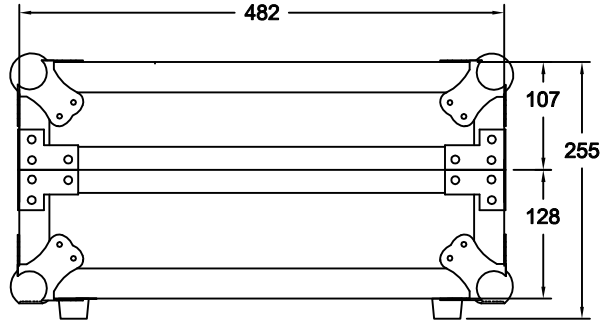

# RRC-RRFC1-610X450X200

FRONT VIEW

LEFT VIEW

BACK VIEW

RIGHT VIEW

TOP VIEW

Case w/ 5mm plywood

	SKU: RRFC106	BY:	ROAD READY CASES	
	UPC: NA			
	APPROVAL SIGNATURE:		DATE:	
	DRAWING DATE:	SCALE:	DRAWING NUMBER:	REVISION:
08 / 26 / 2023	1:7	1/2	NA	

# RRC-RRFC1-610X450X200

A-A VIEW

TOP VIEW OF COVER

B-B VIEW

C-C VIEW

Lined w/ 6mm EVA on sides  
and filled w/ 3 pcs of 35mm  
pick-fit foam

TOP VIEW OF BASE

D-D VIEW

	SKU: RRFC106	BY:	ROAD READY CASES
	UPC: NA	DATE:	
APPROVAL SIGNATURE:		DATE:	
DRAWING DATE:	SCALE:	DRAWING NUMBER:	REVISION:
08 / 26 / 2023	1:7	2/2	NA