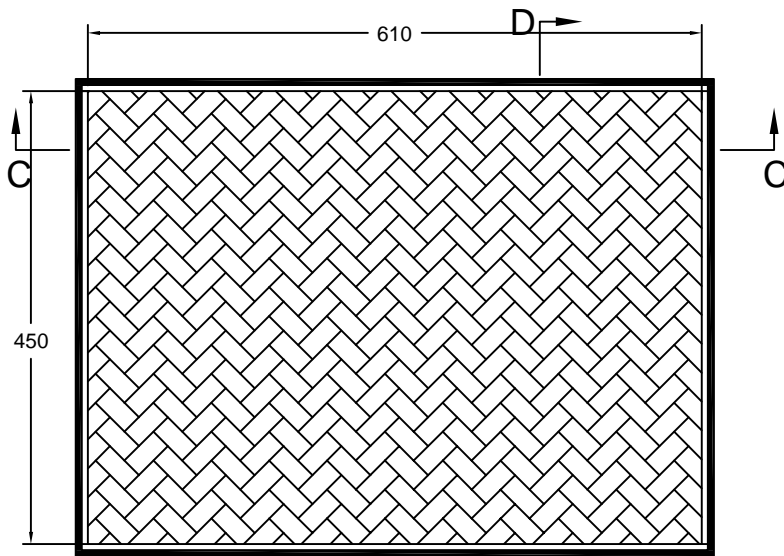

# RRC-RRFC1-610X450X200

FRONT VIEW

LEFT VIEW

BACK VIEW

RIGHT VIEW

TOP VIEW

Case w/ 5mm plywood

	SKU: RRFC106	BY:	ROAD READY CASES	
	UPC: NA			
	APPROVAL SIGNATURE:		DATE:	
	DRAWING DATE:	SCALE:	DRAWING NUMBER:	REVISION:
08 / 26 / 2023	1:7	1/2	NA	

# RRC-RRFC1-610X450X200

A-A VIEW

TOP VIEW OF COVER

B-B VIEW

C-C VIEW

Lined w/ 6mm EVA on sides  
and filled w/ 3 pcs of 35mm  
pick-fit foam

TOP VIEW OF BASE

D-D VIEW