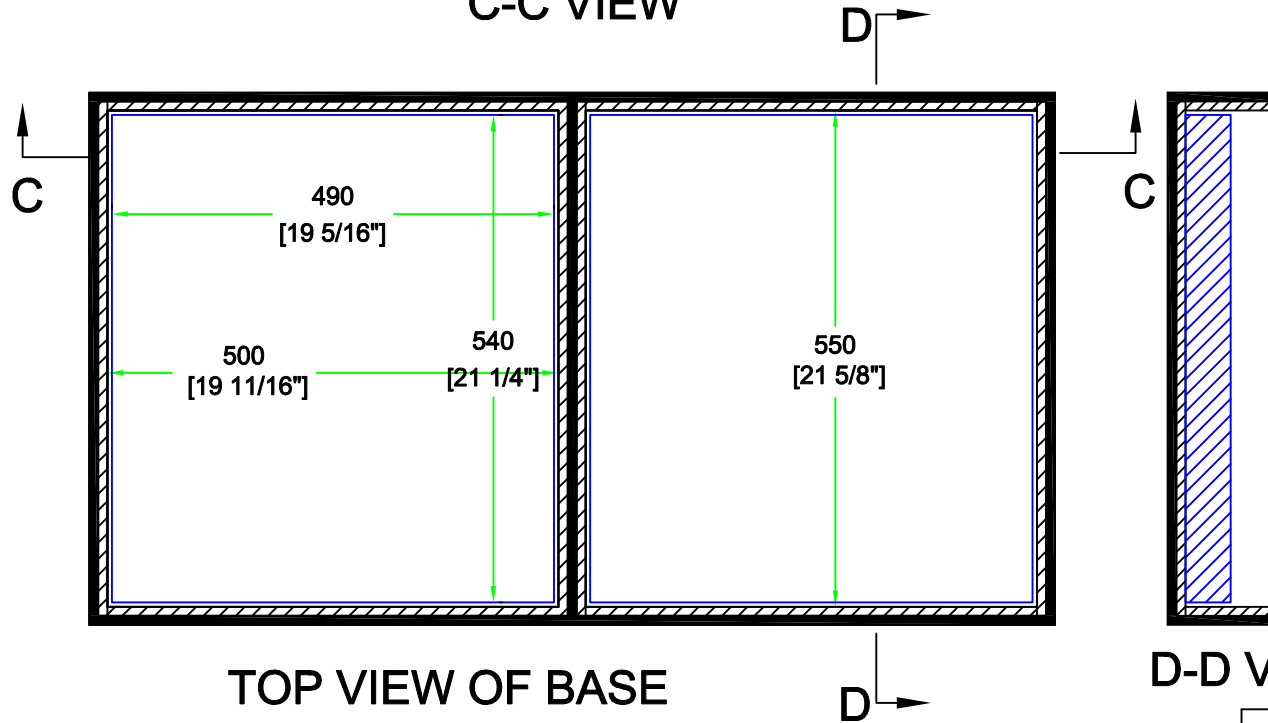

RR2SPEAKER16

lined w/ 10mm EVA

	SKU: RR2SPEAKER16	BY:	
	UPC: NA	ROAD READY CASES	
	APPROVAL SIGNATURE: _____	DATE: _____	
DRAWING DATE:	SCALE:	DRAWING NUMBER:	REVISION:
02 / 21 / 2024	1:8	2/3	NA

RR2SPEAKER16

C-C VIEW

lined w/ 10mm EVA

removable hard foam (50mm thick):
490*540 x2 pcs

TOP VIEW OF BASE

D-D VIEW

	SKU: RR2SPEAKER16	BY:	
	UPC: NA	ROAD READY CASES	
APPROVAL SIGNATURE:		DATE:	
DRAWING DATE:	SCALE:	DRAWING NUMBER:	REVISION:
02 / 21 / 2024	1:8	3/3	NA