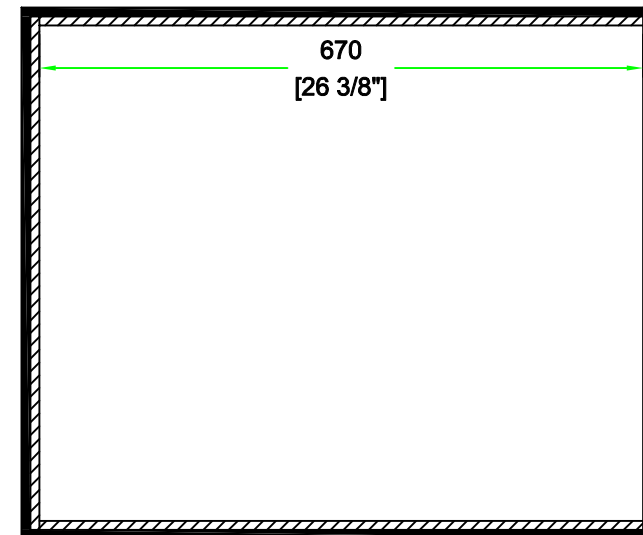

RR2SPEAKER16

FRONT VIEW
BACK VIEW

LEFT VIEW [1 1/4"]
RIGHT VIEW

	SKU: RR2SPEAKER16	BY:	
	UPC: NA	ROAD READY CASES	
APPROVAL SIGNATURE:		DATE:	
DRAWING DATE:		SCALE:	DRAWING NUMBER:
02 / 21 / 2024		1:8	1/3
REVISION:		NA	

RR2SPEAKER16

lined w/ 10mm EVA

	SKU: RR2SPEAKER16	BY:	
	UPC: NA	ROAD READY CASES	
	APPROVAL SIGNATURE: _____	DATE: _____	
DRAWING DATE:	SCALE:	DRAWING NUMBER:	REVISION:
02 / 21 / 2024	1:8	2/3	NA

RR2SPEAKER16

C-C VIEW

lined w/ 10mm EVA

removable hard foam (50mm thick):
490*540 x2 pcs

TOP VIEW OF BASE

D-D VIEW

	SKU: RR2SPEAKER16	BY:	
	UPC: NA	ROAD READY CASES	
APPROVAL SIGNATURE:		DATE:	
DRAWING DATE:	SCALE:	DRAWING NUMBER:	REVISION:
02 / 21 / 2024	1:8	3/3	NA