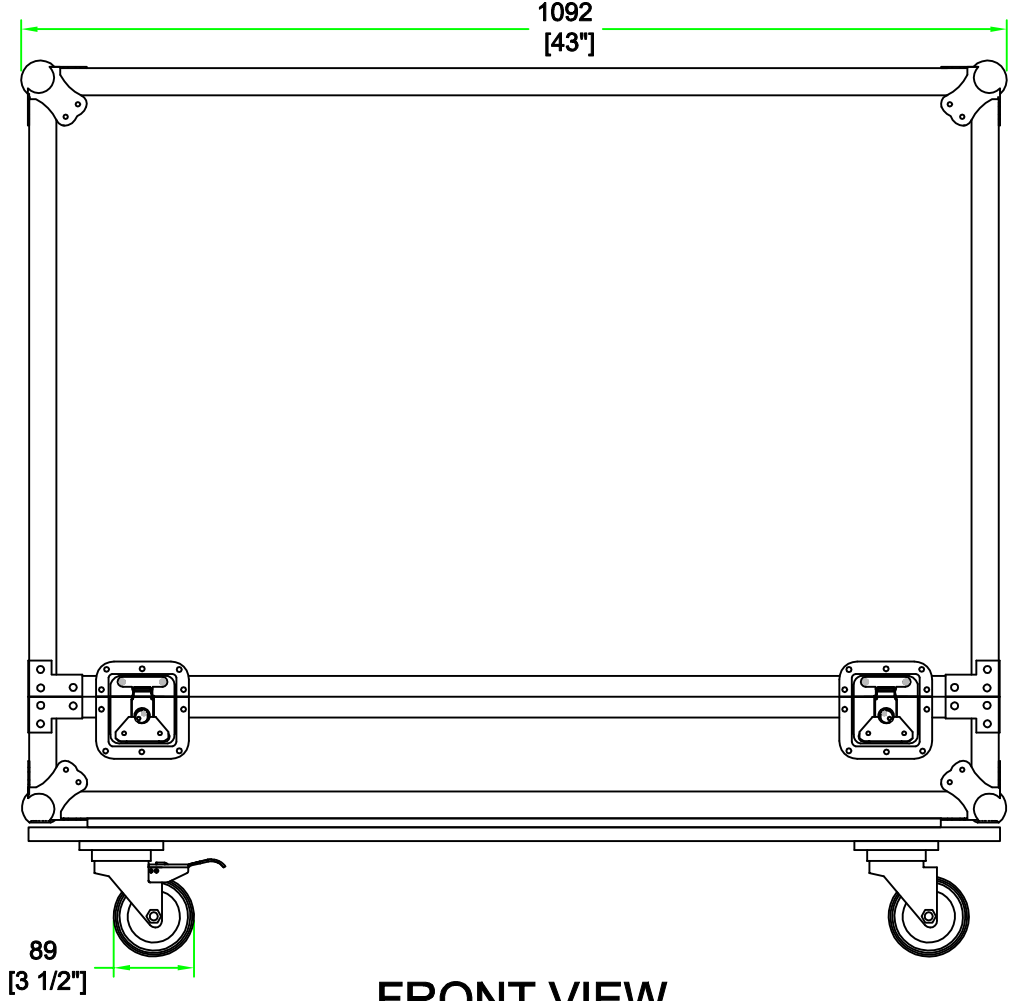

RR2SPEAKER16

FRONT VIEW
BACK VIEW

LEFT VIEW [1 1/4"]
RIGHT VIEW

	SKU: RR2SPEAKER16	BY:	
	UPC: NA	ROAD READY CASES	
APPROVAL SIGNATURE:		DATE:	
DRAWING DATE:		SCALE:	DRAWING NUMBER:
02 / 21 / 2024		1:8	1/3
REVISION:		NA	

RR2SPEAKER16

lined w/ 10mm EVA

	SKU: RR2SPEAKER16	BY:	
	UPC: NA	ROAD READY CASES	
	APPROVAL SIGNATURE: _____	DATE: _____	
DRAWING DATE:	SCALE:	DRAWING NUMBER:	REVISION:
02 / 21 / 2024	1:8	2/3	NA

RR2SPEAKER16

C-C VIEW

lined w/ 10mm EVA

removable hard foam (50mm thick):
490*540 x2 pcs

TOP VIEW OF BASE

D-D VIEW

	SKU: RR2SPEAKER16	BY:	
	UPC: NA	ROAD READY CASES	
APPROVAL SIGNATURE:		DATE:	
DRAWING DATE:	SCALE:	DRAWING NUMBER:	REVISION:
02 / 21 / 2024	1:8	3/3	NA