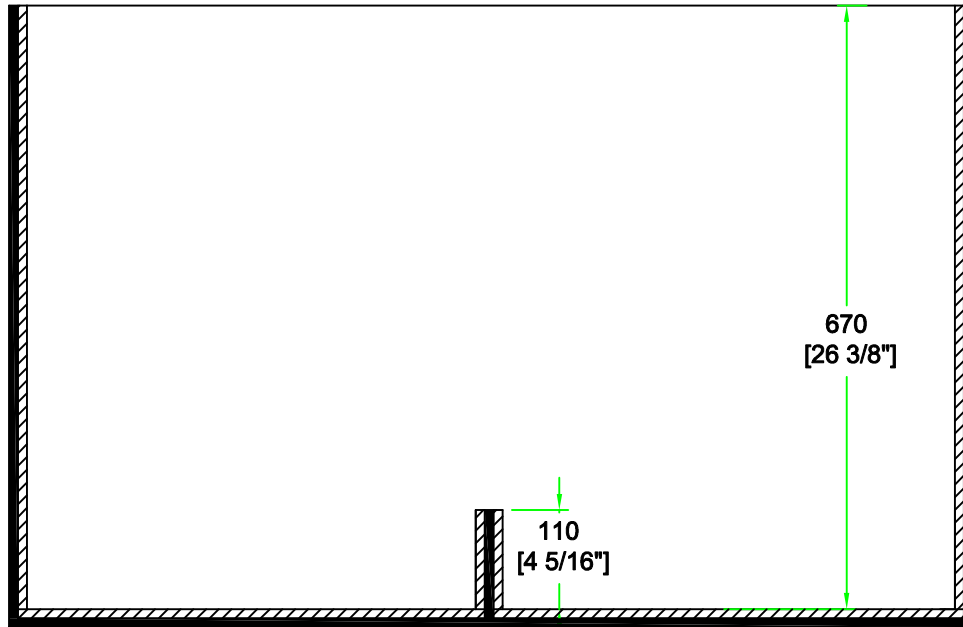

RR2SPEAKER16

FRONT VIEW
BACK VIEW

LEFT VIEW [1 1/4"]
RIGHT VIEW

	SKU: RR2SPEAKER16	BY:	
	UPC: NA	ROAD READY CASES	
APPROVAL SIGNATURE:		DATE:	
DRAWING DATE:		SCALE:	DRAWING NUMBER:
02 / 21 / 2024		1:8	1/3
REVISION:		NA	

RR2SPEAKER16

lined w/ 10mm EVA

	SKU: RR2SPEAKER16	BY:	
	UPC: NA	ROAD READY CASES	
	APPROVAL SIGNATURE: _____	DATE: _____	
DRAWING DATE:	SCALE:	DRAWING NUMBER:	REVISION:
02 / 21 / 2024	1:8	2/3	NA

RR2SPEAKER16

C-C VIEW

lined w/ 10mm EVA

removable hard foam (50mm thick):
490*540 x2 pcs

TOP VIEW OF BASE

D-D VIEW

	SKU: RR2SPEAKER16	BY:	
	UPC: NA	ROAD READY CASES	
APPROVAL SIGNATURE:		DATE:	
DRAWING DATE:	SCALE:	DRAWING NUMBER:	REVISION:
02 / 21 / 2024	1:8	3/3	NA