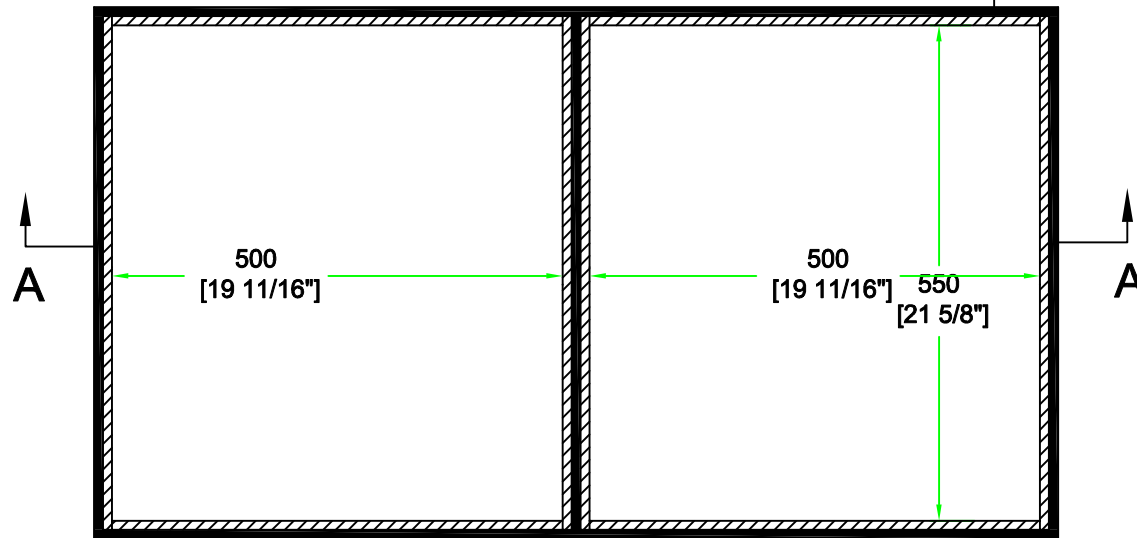

RR2SPEAKER16

FRONT VIEW
BACK VIEW

LEFT VIEW [1 1/4"]
RIGHT VIEW

	SKU: RR2SPEAKER16	BY:	
	UPC: NA	ROAD READY CASES	
APPROVAL SIGNATURE:		DATE:	
DRAWING DATE:		SCALE:	DRAWING NUMBER:
02 / 21 / 2024		1:8	1/3
REVISION:		NA	

RR2SPEAKER16

lined w/ 10mm EVA

	SKU: RR2SPEAKER16	BY:	
	UPC: NA	ROAD READY CASES	
	APPROVAL SIGNATURE: _____	DATE: _____	
DRAWING DATE:	SCALE:	DRAWING NUMBER:	REVISION:
02 / 21 / 2024	1:8	2/3	NA

RR2SPEAKER16

C-C VIEW

lined w/ 10mm EVA

removable hard foam (50mm thick):
490*540 x2 pcs

TOP VIEW OF BASE

D-D VIEW

	SKU: RR2SPEAKER16	BY:	
	UPC: NA	ROAD READY CASES	
APPROVAL SIGNATURE:		DATE:	
DRAWING DATE:	SCALE:	DRAWING NUMBER:	REVISION:
02 / 21 / 2024	1:8	3/3	NA