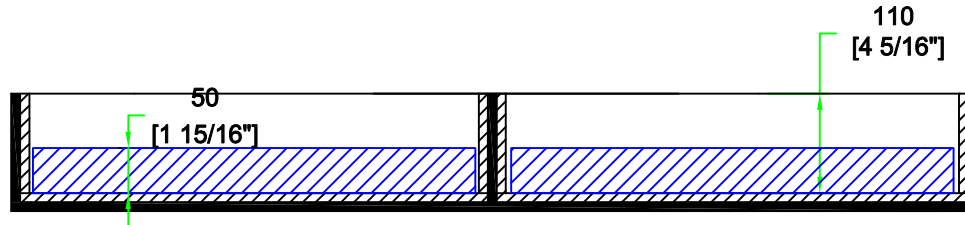

RR2SPEAKER16

FRONT VIEW
BACK VIEW

LEFT VIEW [1 1/4"]
RIGHT VIEW

	SKU: RR2SPEAKER16	BY:	
	UPC: NA	ROAD READY CASES	
APPROVAL SIGNATURE:		DATE:	
DRAWING DATE:		SCALE:	DRAWING NUMBER:
02 / 21 / 2024		1:8	1/3
REVISION:		NA	

RR2SPEAKER16

lined w/ 10mm EVA

	SKU: RR2SPEAKER16	BY:	
	UPC: NA	ROAD READY CASES	
	APPROVAL SIGNATURE: _____	DATE: _____	
DRAWING DATE:	SCALE:	DRAWING NUMBER:	REVISION:
02 / 21 / 2024	1:8	2/3	NA

RR2SPEAKER16

C-C VIEW

lined w/ 10mm EVA

removable hard foam (50mm thick):
490*540 x2 pcs

TOP VIEW OF BASE

D-D VIEW

	SKU: RR2SPEAKER16	BY:	
	UPC: NA	ROAD READY CASES	
APPROVAL SIGNATURE:		DATE:	
DRAWING DATE:	SCALE:	DRAWING NUMBER:	REVISION:
02 / 21 / 2024	1:8	3/3	NA