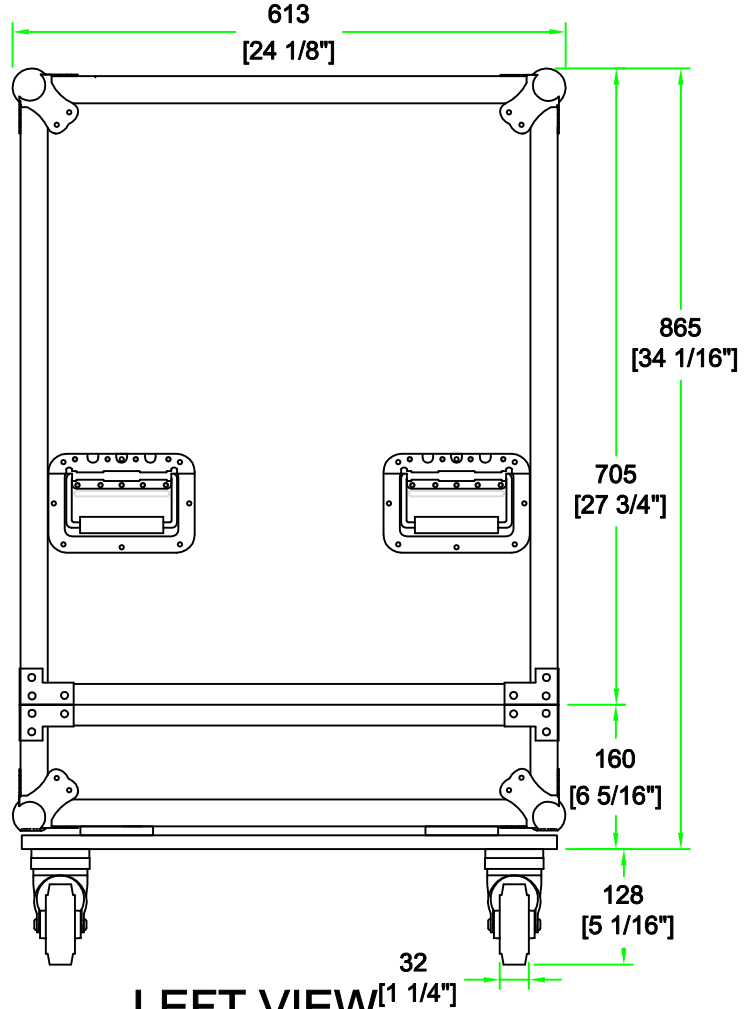

RR2SPEAKER16

FRONT VIEW
BACK VIEW

LEFT VIEW [1 1/4"]
RIGHT VIEW

	SKU: RR2SPEAKER16	BY:	
	UPC: NA	ROAD READY CASES	
APPROVAL SIGNATURE:		DATE:	
DRAWING DATE:		SCALE:	DRAWING NUMBER:
02 / 21 / 2024		1:8	1/3
REVISION:		NA	

RR2SPEAKER16

lined w/ 10mm EVA

	SKU: RR2SPEAKER16	BY:	
	UPC: NA	ROAD READY CASES	
	APPROVAL SIGNATURE: _____	DATE: _____	
DRAWING DATE:	SCALE:	DRAWING NUMBER:	REVISION:
02 / 21 / 2024	1:8	2/3	NA

RR2SPEAKER16

C-C VIEW

lined w/ 10mm EVA

removable hard foam (50mm thick):
490*540 x2 pcs

TOP VIEW OF BASE

D-D VIEW

	SKU: RR2SPEAKER16	BY:	
	UPC: NA	ROAD READY CASES	
APPROVAL SIGNATURE:		DATE:	
DRAWING DATE:	SCALE:	DRAWING NUMBER:	REVISION:
02 / 21 / 2024	1:8	3/3	NA