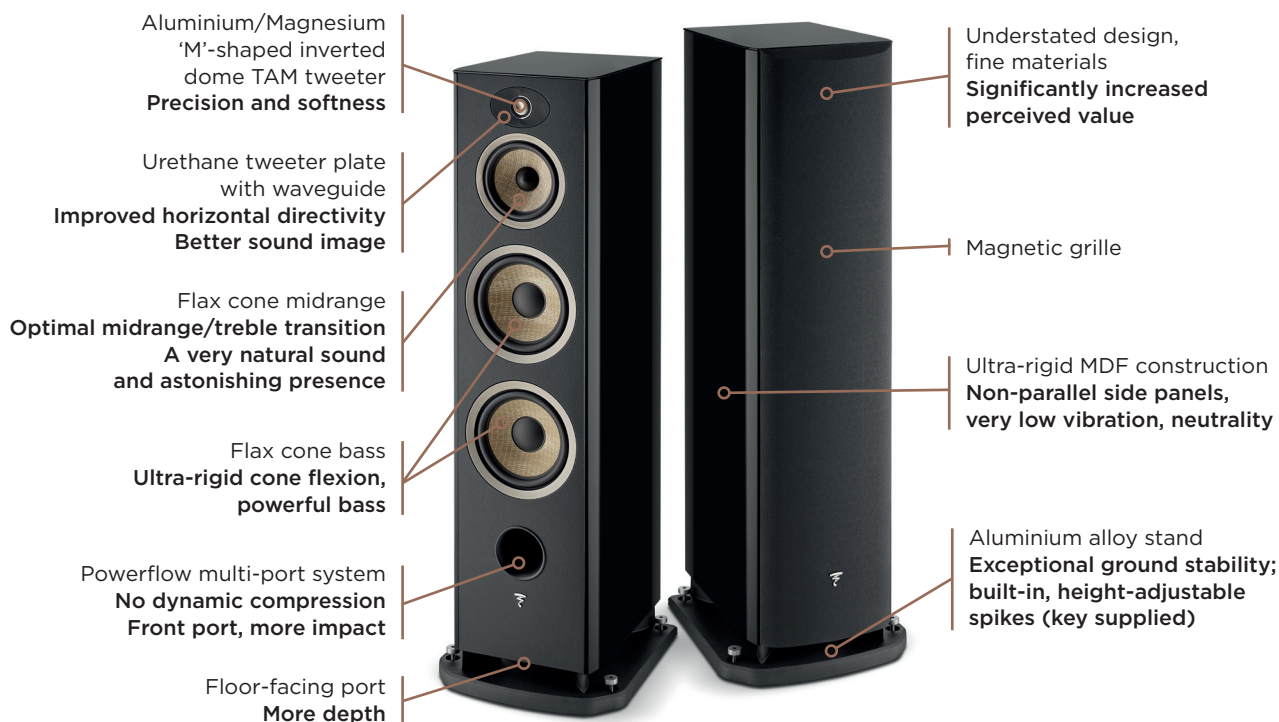

ARIA EVO X N°4

Product sheet

MADE IN
FRANCE

The Aria Evo X N°4 represents the return to authentic loudspeakers. With its two 8" (21cm) speaker drivers, this floorstanding loudspeaker will delight music lovers. This is the most imposing model in the range, and ideal for spaces of at least 323 ft² (30m²), with a recommended listening distance of 10 to 16 feet (3 to 5 metres).

Aria Evo X N°4 Black High Gloss

Key points

- Flax fibre cone
- TMD® surround
- Aluminium/Magnesium 'M'-shaped inverted dome TAM tweeter
- Speaker drivers developed and manufactured in France
- Leather effect front panel

Type	Bass-reflex 3-way floorstanding loudspeaker
Speaker drivers	2x8" (21cm) Flax bass 6.5" (16.5cm) Flax midrange with TMD® surround Aluminium/Magnesium 'M'-shaped inverted dome TAM tweeter
Frequency response (+/-3dB)	37Hz - 30kHz
Response at -6dB	31Hz
Sensitivity	92.5dB
Nominal impedance	8Ω
Minimal impedance	2.5Ω
Recommended amp power	40 - 350W
Crossover frequency	280Hz/2,600Hz
Dimensions (HxLxD)	45 ^{1/4} x14 ^{5/8} x16 ^{1/2} " (115x37.1x42cm)
Weight	77.16lbs (35kg)