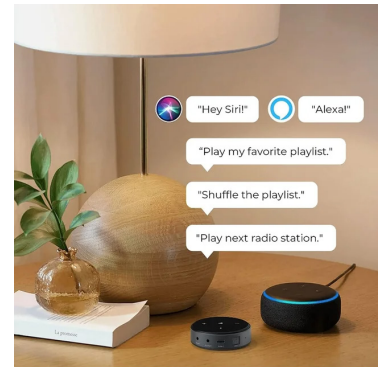

### **Multiroom**

The product's built-in multiroom feature allows you to stream your music throughout your home in 3 different modes. If you use an Apple product, you can use Airplay 2 to set up your multiroom system. If you are using an Amazon product, you can use AVS Multiroom technology. Finally, WM Multiroom also provides an application to easily control your multiroom installation from your smartphone.

### **Application Elipson Multiroom**

WM Multiroom offers its free Elipson Multiroom mobile app for iOS and Android to easily control all your Elipson devices connected to your network.

### **Multiple audio sources**

The WM Multiroom is compatible with many streaming services and web radios, such as Spotify, Tidal, Qobuz, Deezer, Amazon Music or TuneIn. You can enjoy your favorite music services and stream them wirelessly to your audio system. You can also connect other audio devices to your WM Multiroom using the auxiliary input.

**AIRPLAY 2**

**COMPATIBLE**

**MULTIROOM**

**ELIPSON MULTIROOM APP**

**AUDIO SOURCES**

**SPOTIFY CONNECT**

With the WM Multiroom you can stream your music directly from the Spotify Connect streaming services, without using the Elipson Multiroom application.