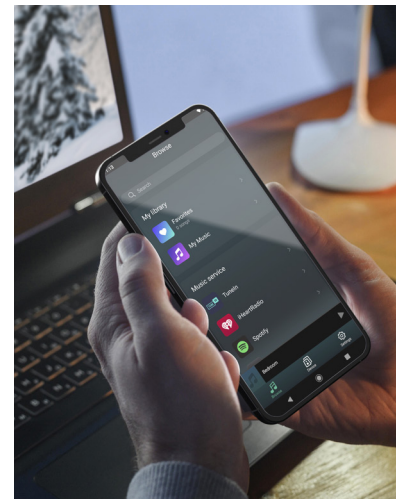

### **Multiple audio sources**

The WM Multiroom is compatible with many streaming services and web radios, such as Spotify, Tidal, Qobuz, Deezer, Amazon Music or TuneIn. You can enjoy your favorite music services and stream them wirelessly to your audio system. You can also connect other audio devices to your WM Multiroom using the auxiliary input.

**AIRPLAY 2**

**COMPATIBLE**

**MULTIROOM**

**ELIPSON MULTIROOM APP**

**AUDIO SOURCES**

**SPOTIFY CONNECT**

With the WM Multiroom you can stream your music directly from the Spotify Connect streaming services, without using the Elipson Multiroom application.