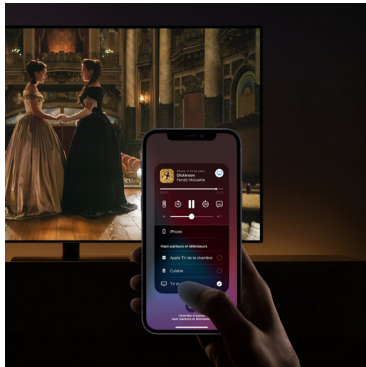

AIRPLAY 2

COMPATIBLE